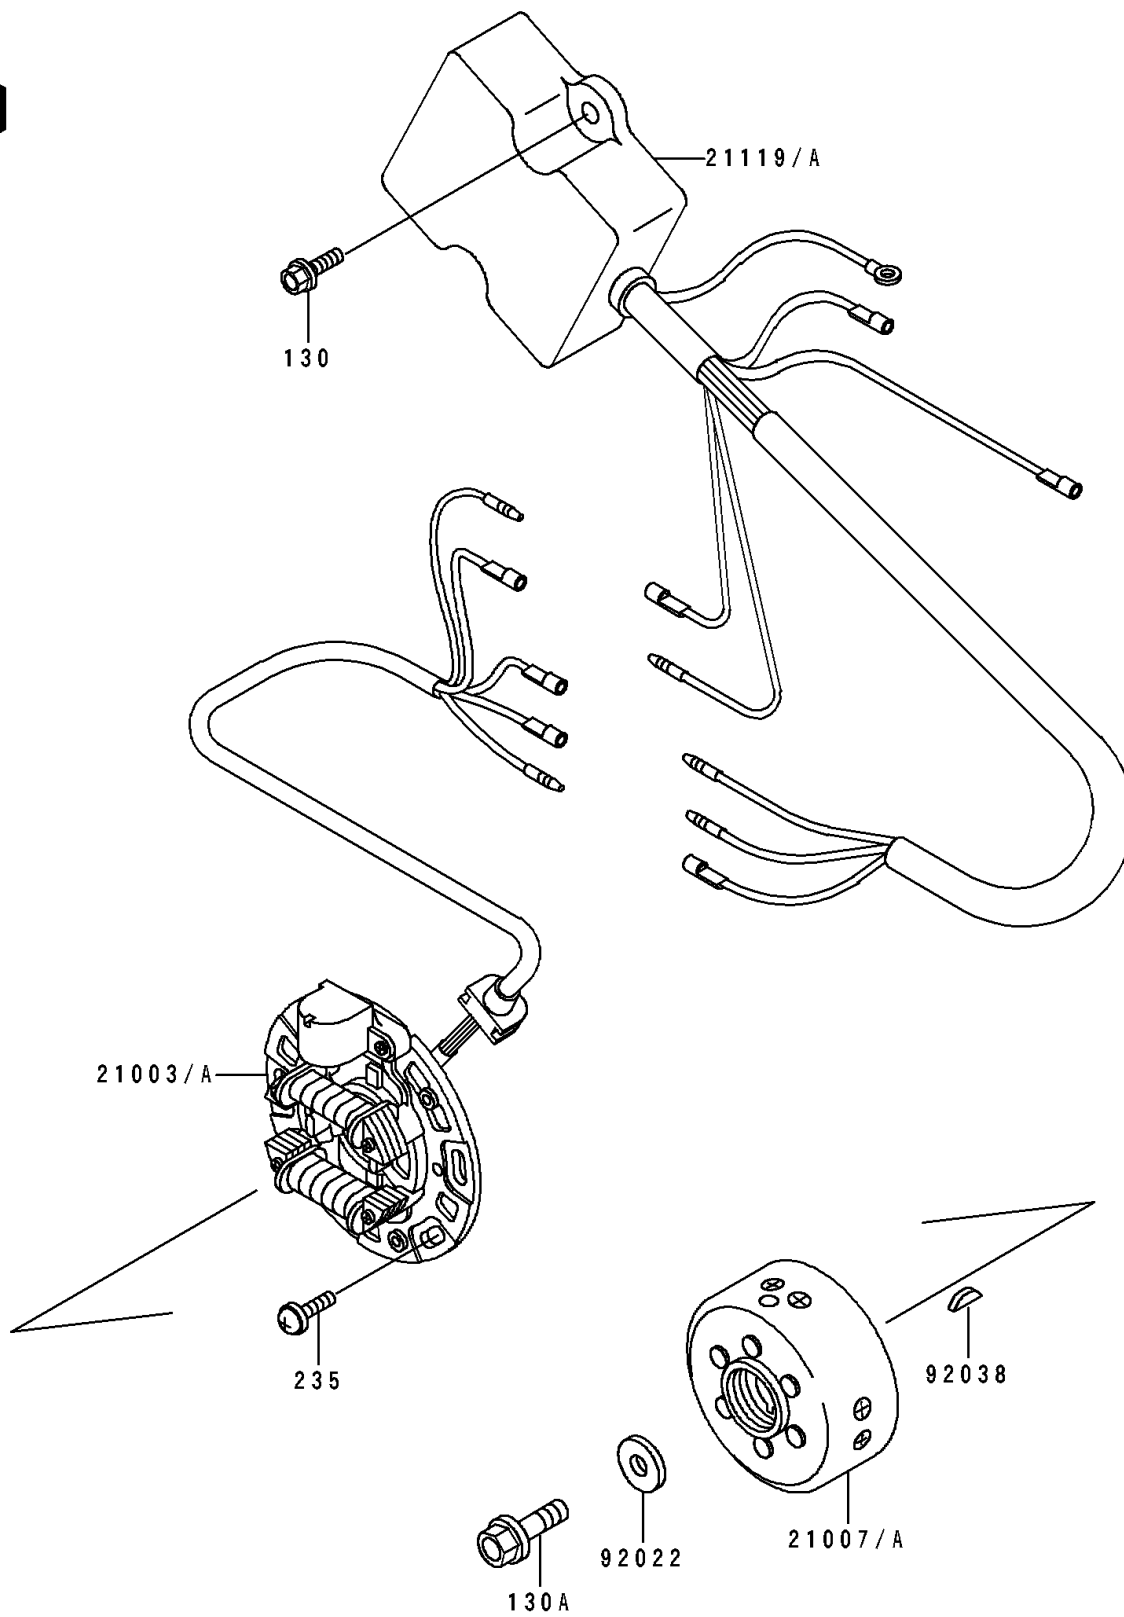

1990 KX™125 PARTS DIAGRAM

Generator

E1810

1990 KX™125 PARTS LIST

Generator

ITEM NAME	PART NUMBER	QUANTITY
STATOR (Ref # 21003)	21003-1206	1
ROTOR (Ref # 21007)	21007-1175	1
IGNITER (Ref # 21119)	21119-1283	1
WASHER,8.5X22X3.2 (Ref # 92022)	92022-276	1
KEY,WOODRUFF (Ref # 92038)	92038-001	1
BOLT-FLANGED,6X16 (Ref # 130)	130G0616	1
BOLT-FLANGED (Ref # 130A)	130P0825	1
SCREW-PAN-WP-CROS (Ref # 235)	235B0616	1