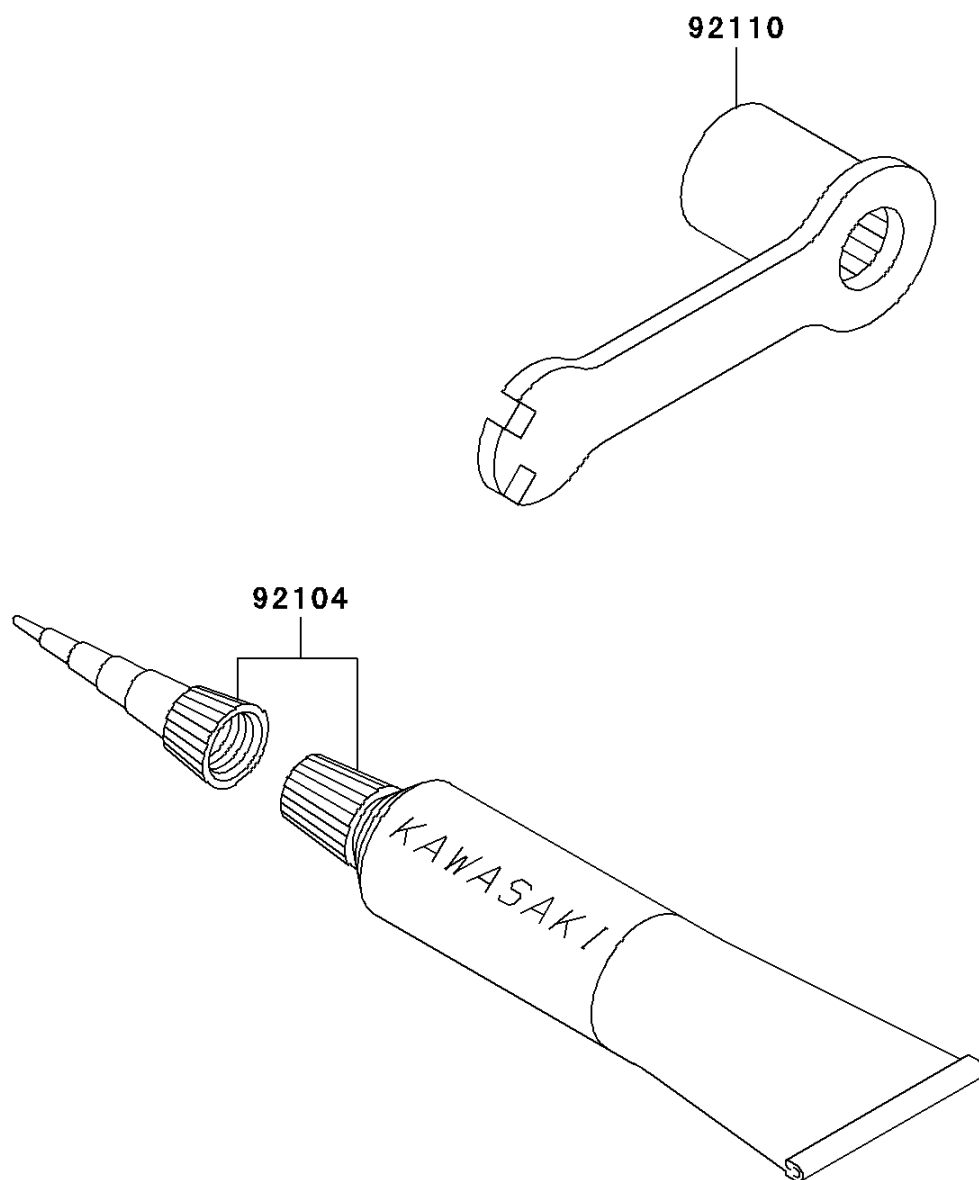

2001 KX™100 PARTS DIAGRAM

Owner's Tools

F2810

2001 KX™100 PARTS LIST

Owner's Tools

ITEM NAME	PART NUMBER	QUANTITY
GASKET-LIQUID,TUBE,100G,SILVER (Ref # 92104)	92104-002	1
TOOL-WRENCH,BOX,21MM&SPOKE (Ref # 92110)	92110-1119	1