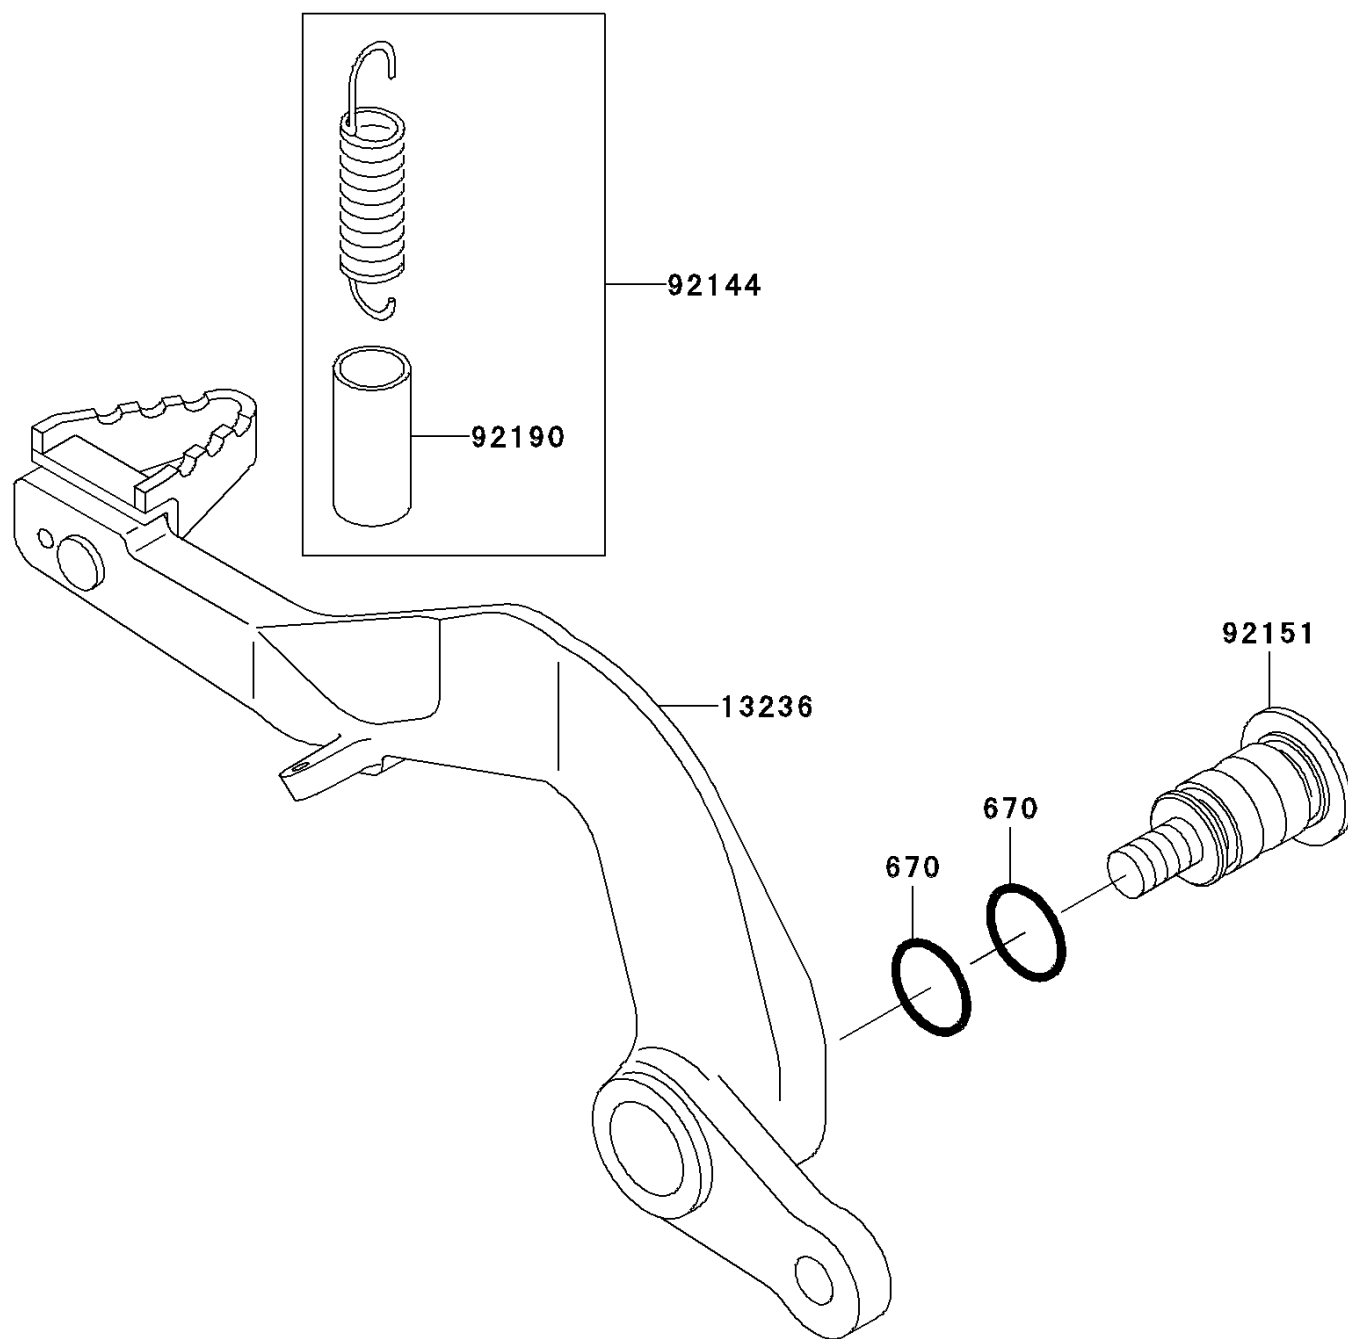

2001 KX™100 PARTS DIAGRAM

Brake Pedal

F2260

2001 KX™100 PARTS LIST

Brake Pedal

ITEM NAME	PART NUMBER	QUANTITY
O RING,12MM (Ref # 670)	670B2012	1
LEVER-COMP,BRAKE PEDAL,ALUM. (Ref # 13236)	13236-1353	1
SPRING,BRAKE PEDAL RETURN (Ref # 92144)	92144-1752	1
BOLT,BRAKE PEDAL,8MM (Ref # 92151)	92151-1572	1
TUBE,13X16X25 (Ref # 92190)	92190-1488	1