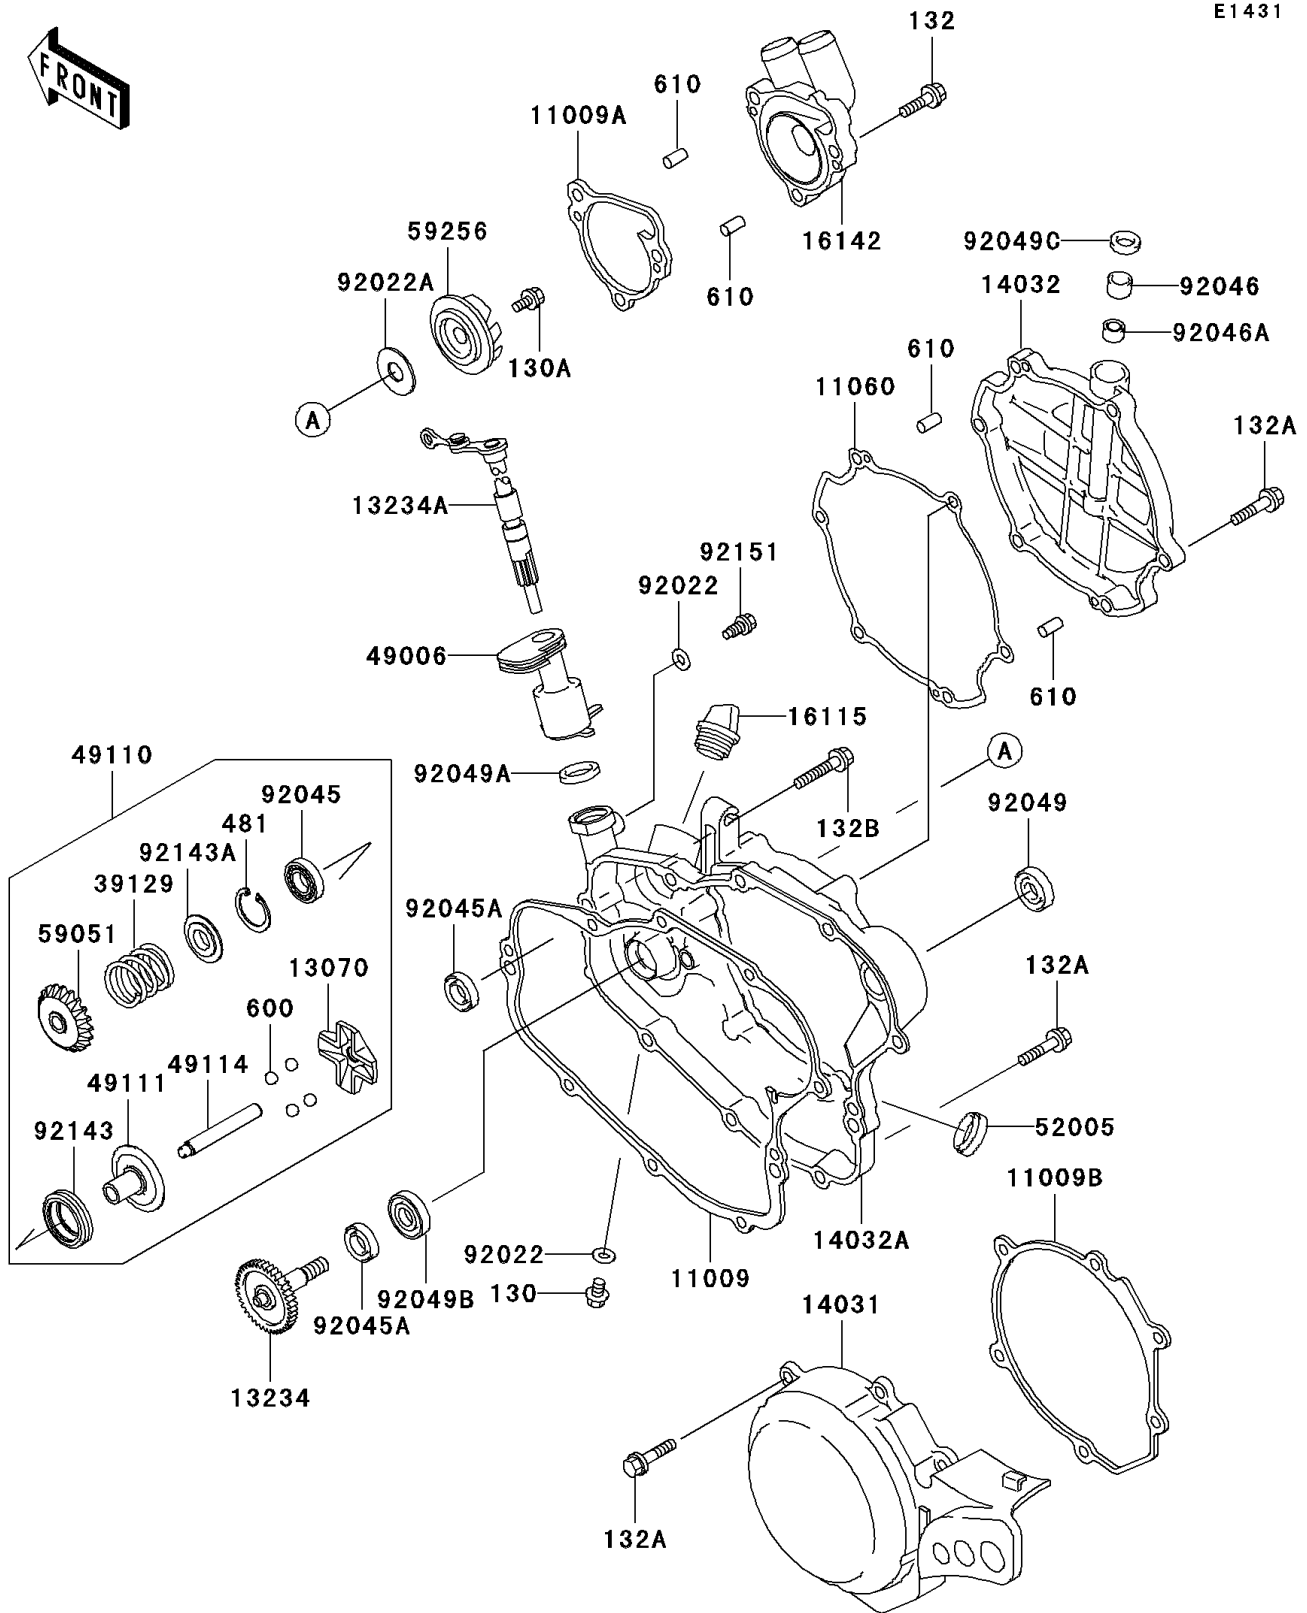

2001 KX™100 PARTS DIAGRAM

Engine Cover(s)(D1/D2)

E1431

2001 KX™100 PARTS LIST

Engine Cover(s)(D1/D2)

ITEM NAME	PART NUMBER	QUANTITY
BOLT-FLANGED,6X8 (Ref # 130)	130B0608	1
BOLT-FLANGED (Ref # 130A)	130P0510	1
BOLT-FLANGED-SMALL (Ref # 132)	132G0620	1
BOLT-FLANGED-SMALL (Ref # 132A)	132G0625	1
BOLT-FLANGED-SMALL (Ref # 132B)	132G0630	1
CIRCLIP (Ref # 481)	481J2400	1
BALL-STEEL,5/16" (Ref # 600)	600A1000	1
GASKET,CLUTCH COVER (Ref # 11009)	11009-1971	1
GASKET,PUMP COVER (Ref # 11009A)	11009-1972	1
GASKET,GENERATOR COVER (Ref # 11009B)	11009-1973	1
GASKET,CLUTCH COVER (Ref # 11060)	11060-1795	1
GUIDE,GOVERNOR (Ref # 13070)	13070-1309	1
SHAFT-COMP,WATER PUMP (Ref # 13234)	13234-1103	1
SHAFT-COMP,GOVERNOR (Ref # 13234A)	13234-1104	1
COVER-GENERATOR (Ref # 14031)	14031-1241	1
COVER-CLUTCH,OUTSIDE (Ref # 14032)	14032-1463	1
COVER-CLUTCH,INSIDE (Ref # 14032A)	14032-1514	1
CAP-OIL FILLER (Ref # 16115)	16115-018	1
COVER-PUMP,WATER (Ref # 16142)	16142-1144	1
SPRING-GOVERNOR (Ref # 39129)	39129-1022	1
BOOT,GOVERNOR (Ref # 49006)	49006-1313	1
GOVERNOR-ASSY (Ref # 49110)	49110-1101	1
HOLDER-GOVERNOR WEIGHT (Ref # 49111)	49111-1064	1
SHAFT-GOVERNOR (Ref # 49114)	49114-1101	1
GAUGE,OIL LEVEL (Ref # 52005)	52005-1055	1
GEAR-SPUR,GOVERNOR (Ref # 59051)	59051-1331	1
IMPELLER (Ref # 59256)	59256-1064	1
WASHER,6.1X12X1 (Ref # 92022)	92022-077	1
WASHER,5.2X13X1 (Ref # 92022A)	92022-1380	1

2001 KX™100 PARTS LIST

Engine Cover(s)(D1/D2)

ITEM NAME	PART NUMBER	QUANTITY
BEARING-BALL,6901 (Ref # 92045)	92045-1246	1
BEARING-BALL,608MC3 (Ref # 92045A)	92045-1305	1
BEARING-NEEDLE,HK1010 (Ref # 92046)	92046-1160	1
BEARING-NEEDLE,6BTM109 (Ref # 92046A)	92046-1217	1
SEAL-OIL,SB16244 (Ref # 92049)	92049-002	1
SEAL-OIL (Ref # 92049A)	92049-1262	1
SEAL-OIL,MHSD8X18X10J-1 (Ref # 92049B)	92049-1366	1
SEAL-OIL,BG1408F0 (Ref # 92049C)	92049-1414	1
COLLAR (Ref # 92143)	92143-1932	1
COLLAR (Ref # 92143A)	92143-1933	1
BOLT (Ref # 92151)	92151-1180	1
ROLLER,4X8 (Ref # 610)	610A0408	1