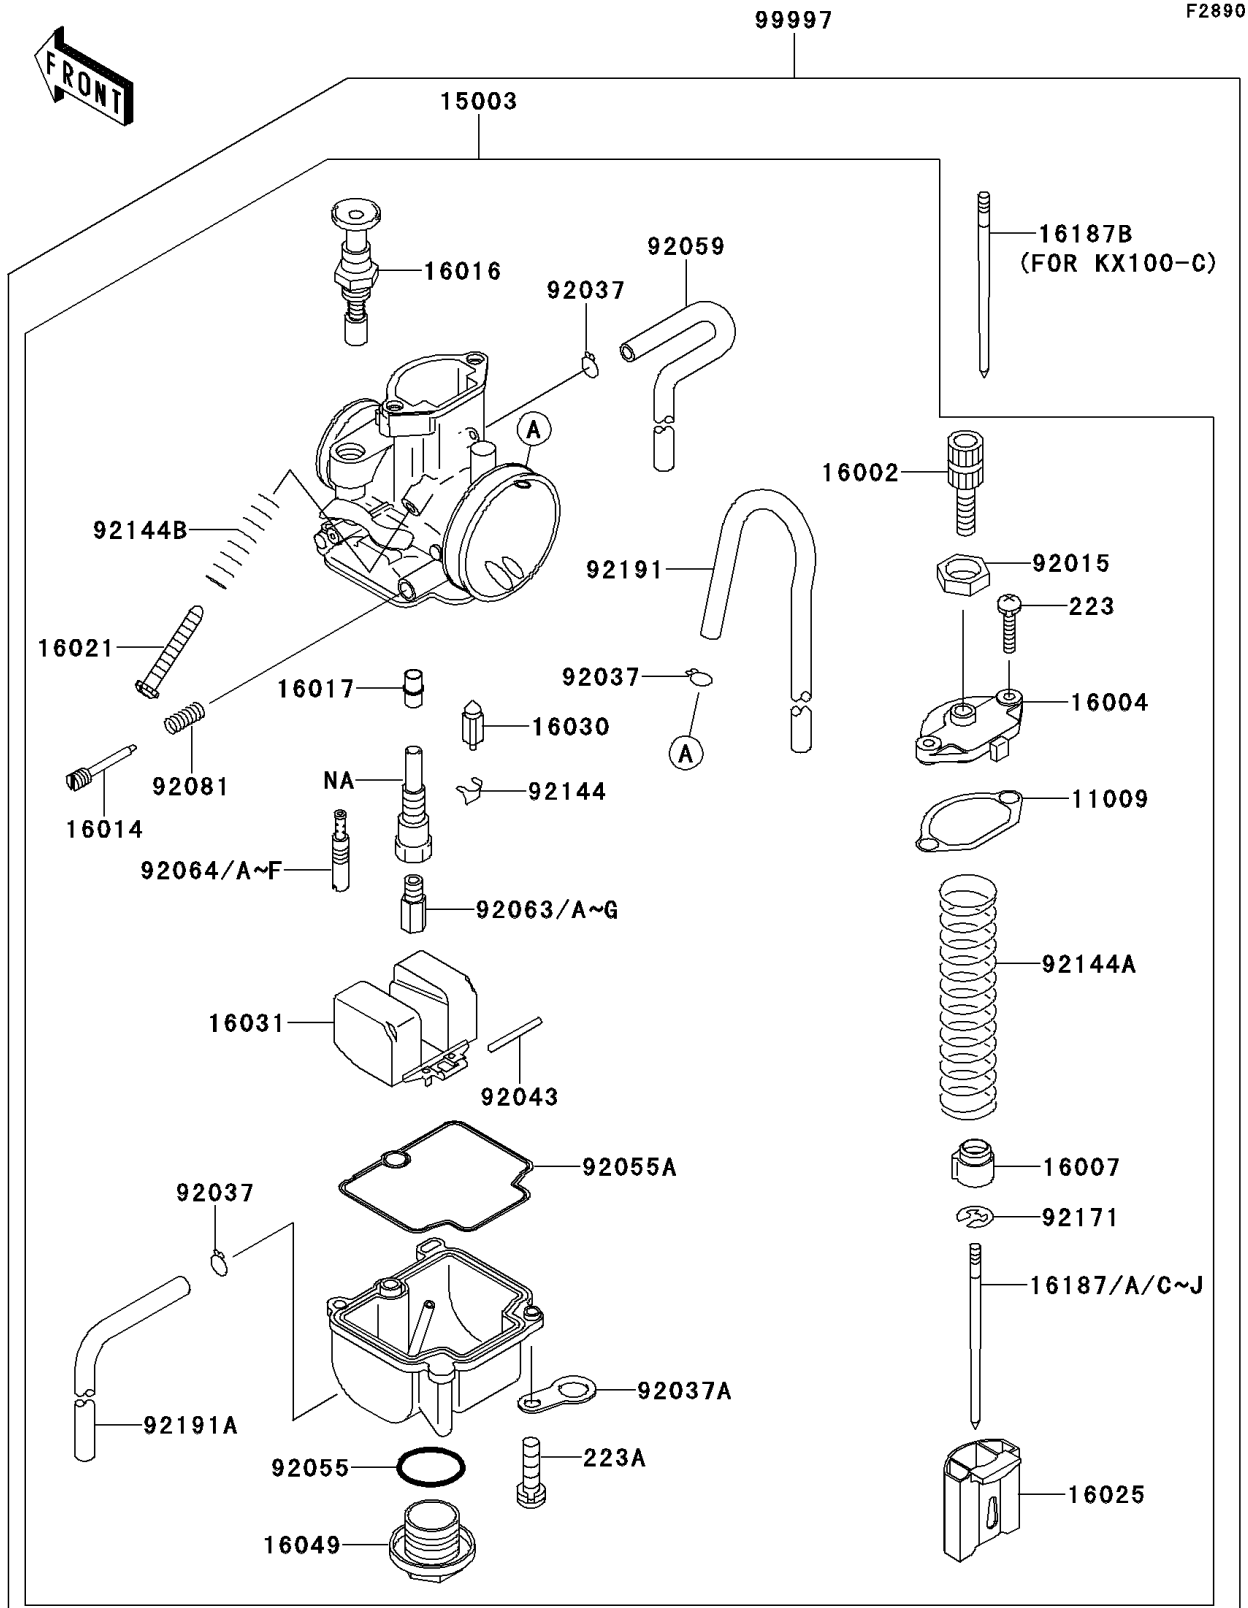

## 1998 KX™100 PARTS LIST

Optional Parts(Carburetor)

ITEM NAME	PART NUMBER	QUANTITY
GASKET,MIXING CHAMBER (Ref # 11009)	11009-1759	1
CARBURETOR-ASSY (Ref # 15003)	15003-1616	1
ADJUSTER-CABLE (Ref # 16002)	16002-1056	1
CAP-CHAMBER,MIXING (Ref # 16004)	16004-1065	1
SEAT-SPRING,THROTTLE VALVE (Ref # 16007)	16007-1155	1
SCREW-PILOT AIR (Ref # 16014)	16014-1058	1
PLUNGER,STARTER (Ref # 16016)	16016-1075	1
JET-NEEDLE (Ref # 16017)	16017-1423	1
SCREW-THROTTLE STOP (Ref # 16021)	16021-1161	1
VALVE-THROTTLE,CA3.5 (Ref # 16025)	16025-1220	1
VALVE-FLOAT (Ref # 16030)	16030-1064	1
FLOAT (Ref # 16031)	16031-1065	1
COVER-MAIN JET (Ref # 16049)	16049-1051	1
NEEDLE-JET,NADA 2.355 (Ref # 16187)	16187-1144	1
NEEDLE-JET,NADB 2.365 (Ref # 16187A)	16187-1145	1
NEEDLE-JET,NADC 2.375 (Ref # 16187B)	16187-1146	1
NEEDLE-JET,NADD 2.385 (Ref # 16187C)	16187-1147	1
NEEDLE-JET,NADE 2.395 (Ref # 16187D)	16187-1148	1
NEEDLE-JET,NAEA 2.355 (Ref # 16187E)	16187-1149	1
NEEDLE-JET,NAEB 2.365 (Ref # 16187F)	16187-1150	1
NEEDLE-JET,NAEC 2.375 (Ref # 16187G)	16187-1151	2
NEEDLE-JET,NAED 2.385 (Ref # 16187I)	16187-1152	1
NEEDLE-JET,NAEE 2.395 (Ref # 16187J)	16187-1153	1
NUT,CABLE ADJUST LOCK (Ref # 92015)	92015-1574	1
CLAMP,TUBE (Ref # 92037)	92037-1396	1
CLAMP,HOSE (Ref # 92037A)	92037-1969	1
PIN,FLOAT (Ref # 92043)	92043-1207	1
RING-O,MAIN JET COVER (Ref # 92055)	92055-1167	1
RING-O,FLOAT CHAMBER (Ref # 92055A)	92055-1389	1