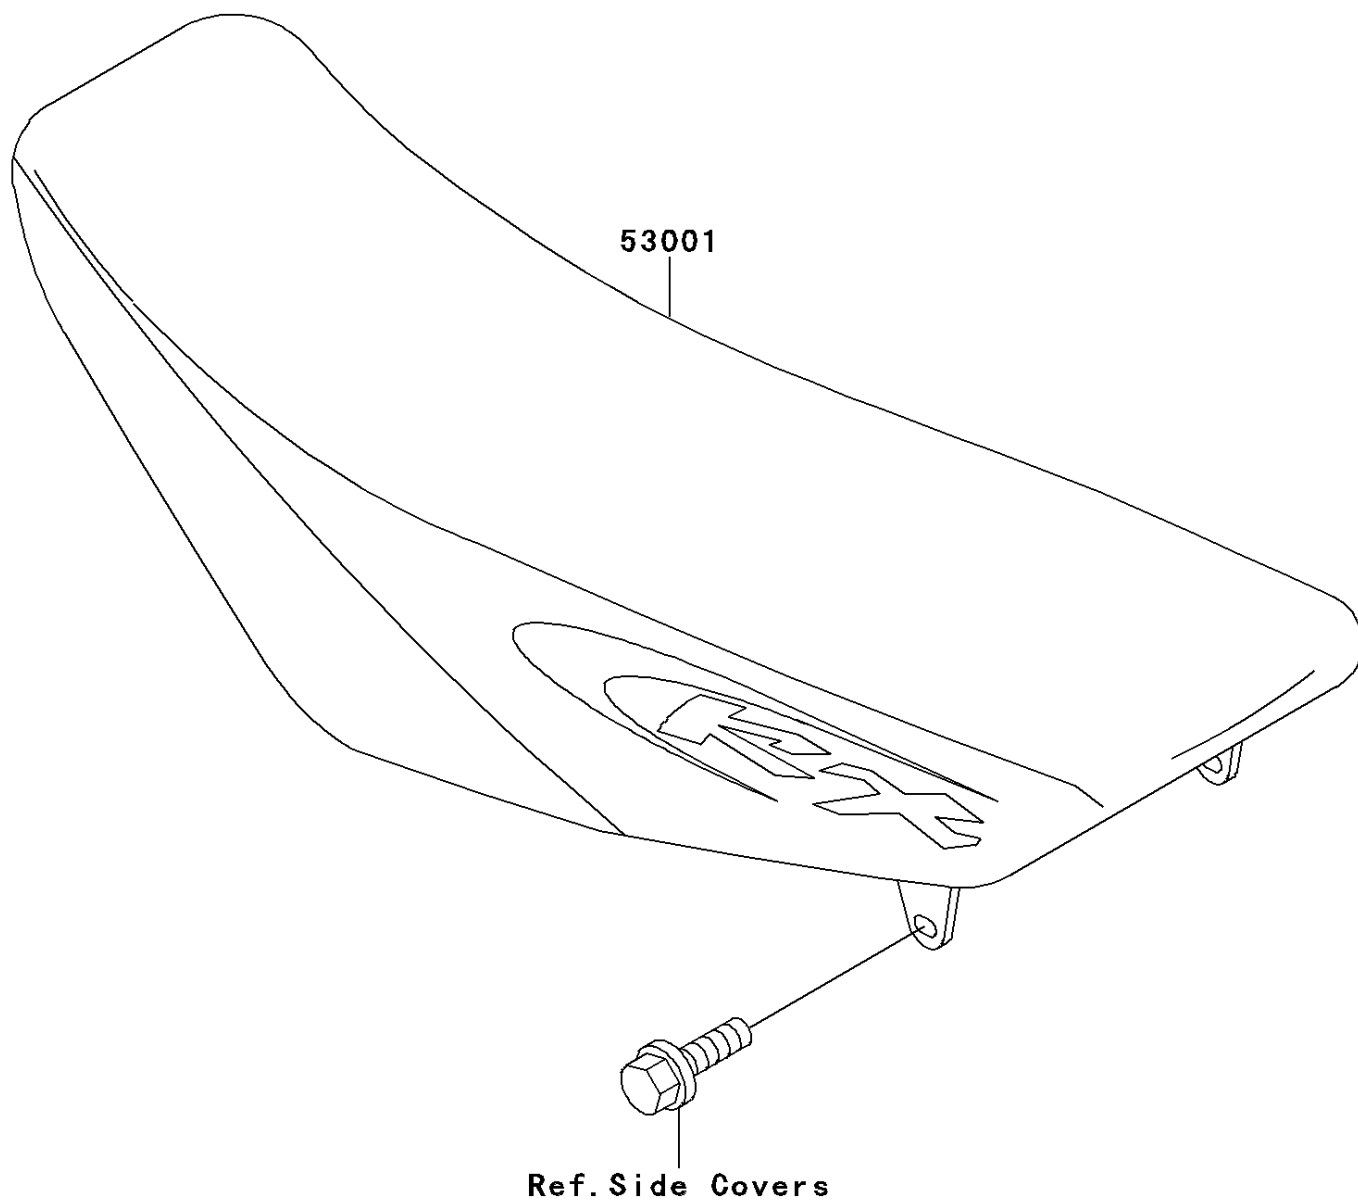

## 1998 KX™100 PARTS DIAGRAM

Seat

F2510

## 1998 KX™100 PARTS LIST

Seat

ITEM NAME	PART NUMBER	QUANTITY
SEAT-ASSY, GREEN/BLACK (Ref # 53001)	53001-1846-MH	1