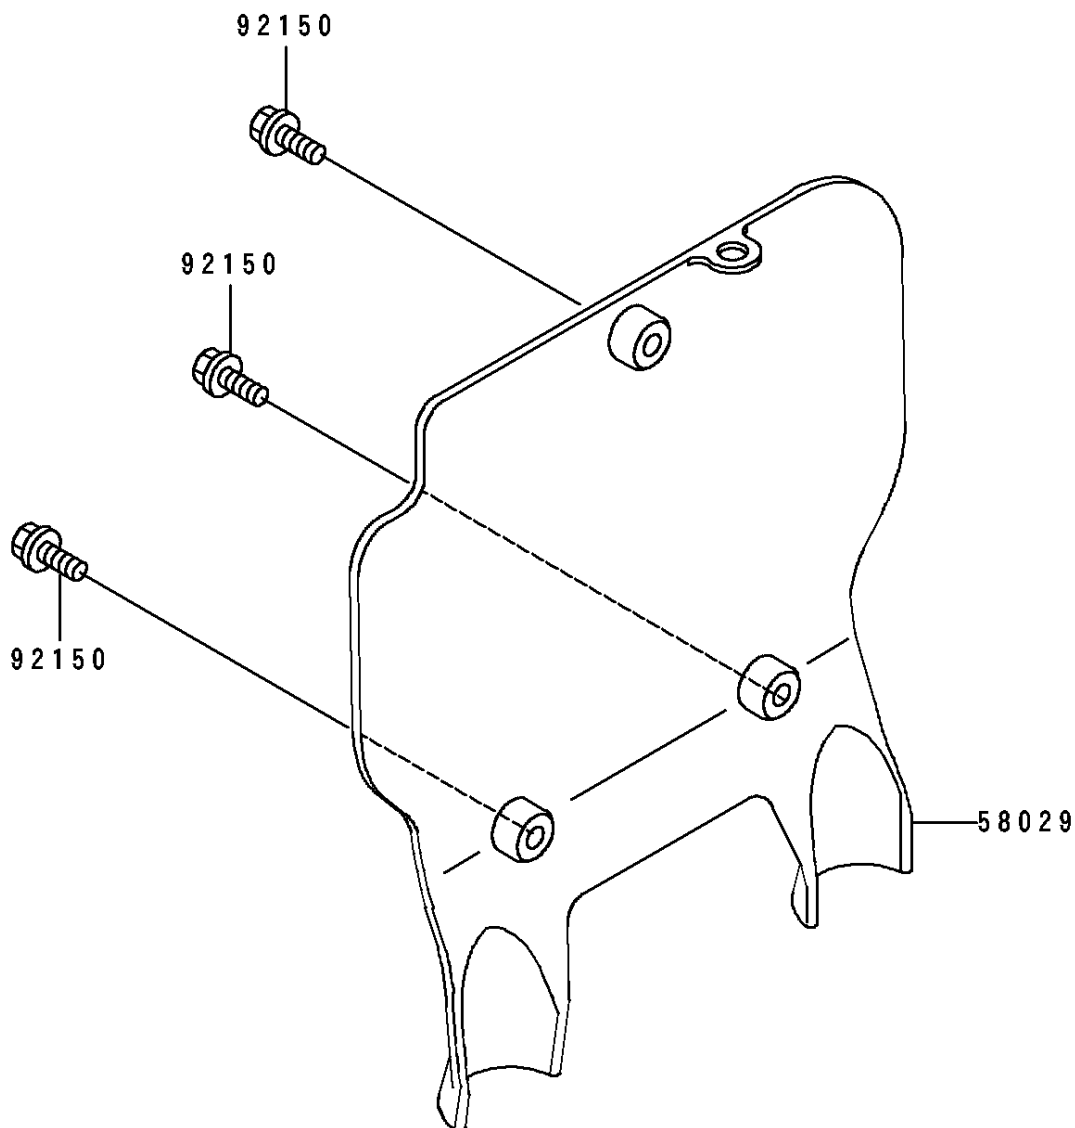

## 1995 KX™100 PARTS DIAGRAM

Accessory

F2910

## 1995 KX™100 PARTS LIST

Accessory

ITEM NAME	PART NUMBER	QUANTITY
PLATE-NUMBER,P.WHITE (Ref # 58029)	58029-1077-6F	1
BOLT,6X14 (Ref # 92150)	92150-1340	1