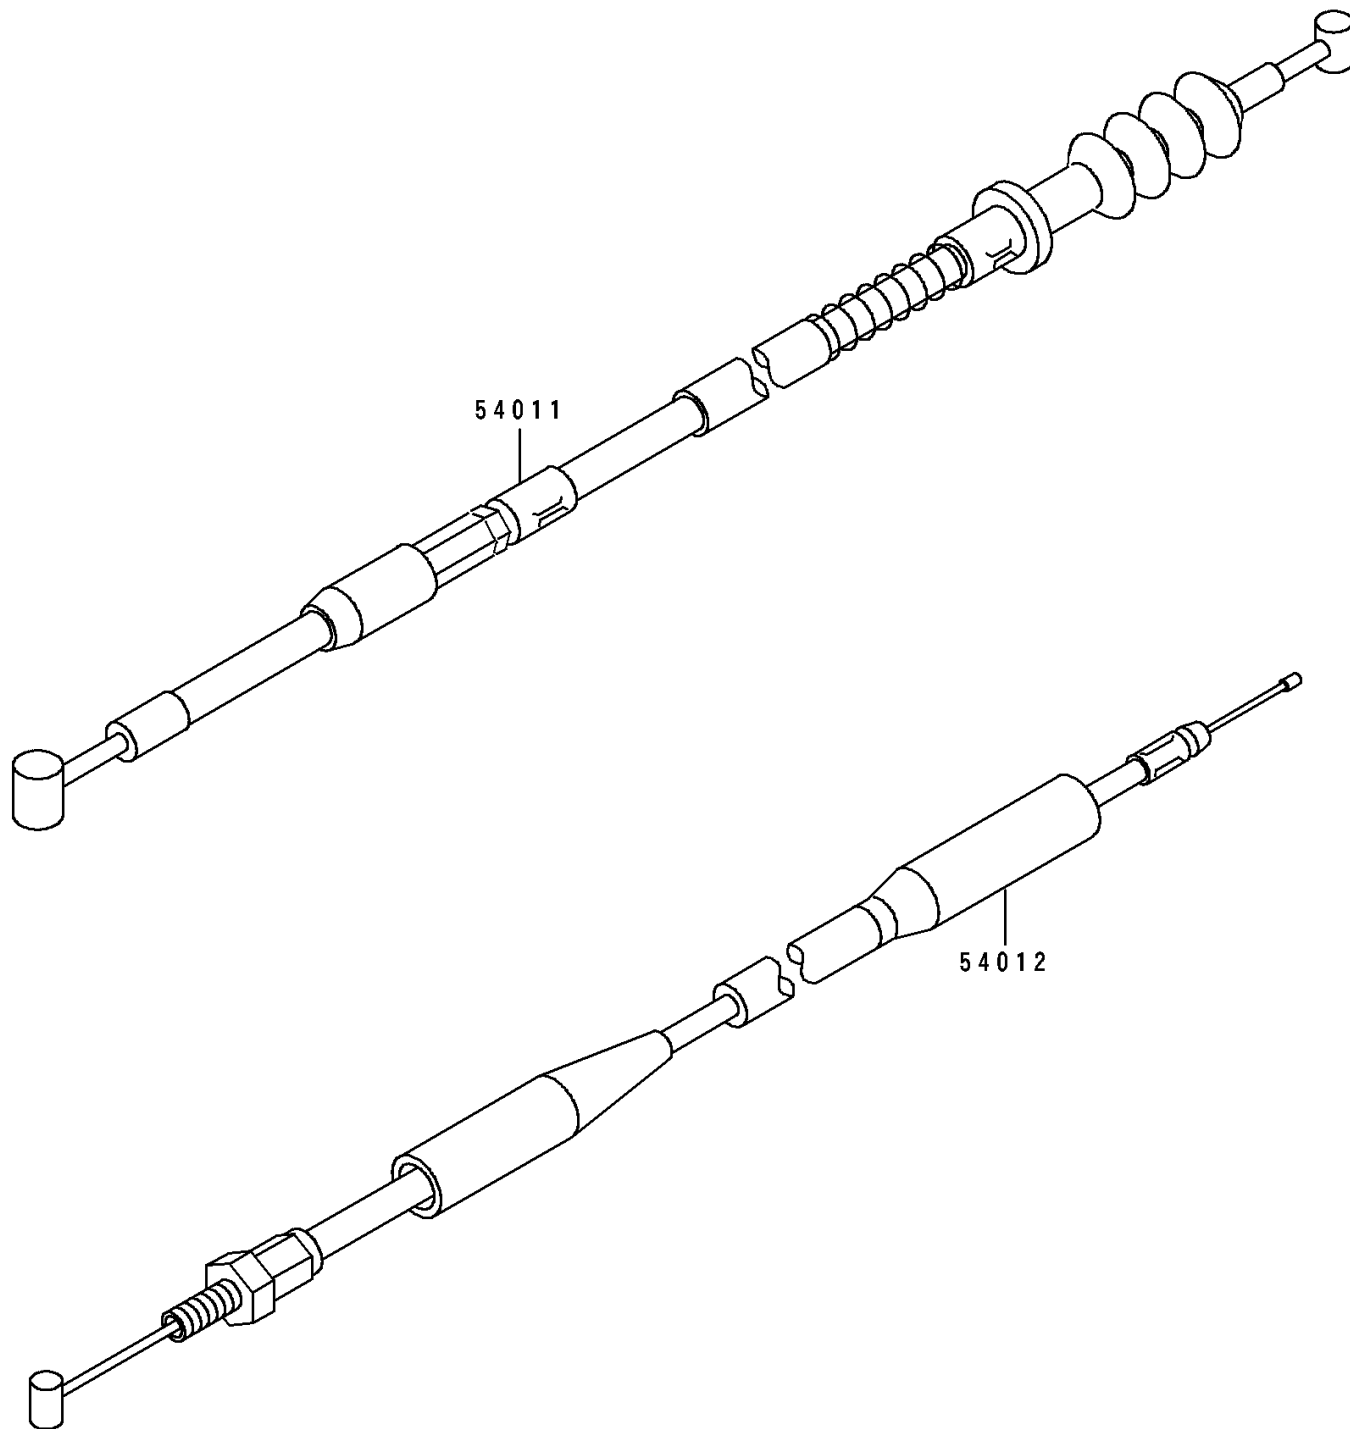

1995 KX™100 PARTS DIAGRAM

Cables

F 2 5 4 0

1995 KX™100 PARTS LIST

Cables

ITEM NAME	PART NUMBER	QUANTITY
CABLE-CLUTCH (Ref # 54011)	54011-1311	1
CABLE-THROTTLE (Ref # 54012)	54012-1411	1