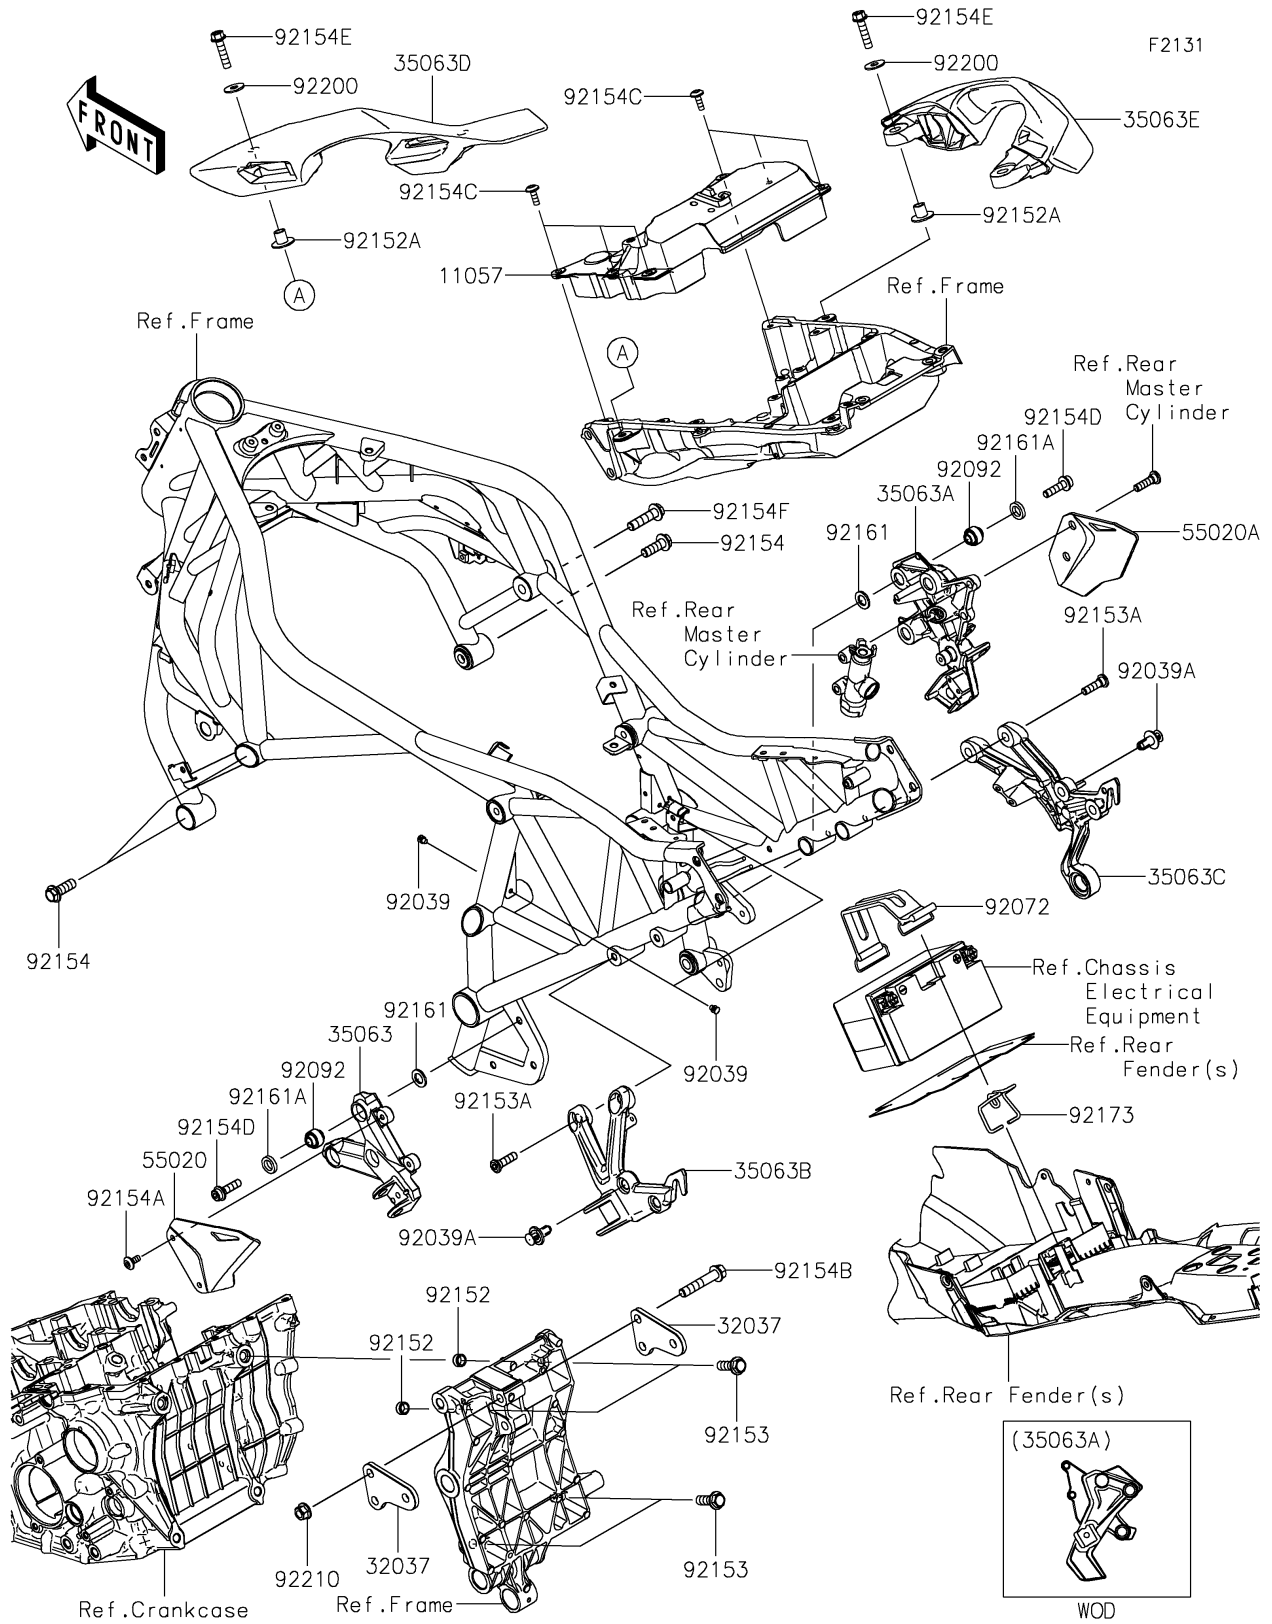

2019 Ninja H2™ SX SE+ PARTS DIAGRAM

Frame Fittings

2019 Ninja H2™ SX SE+ PARTS LIST

Frame Fittings

ITEM NAME	PART NUMBER	QUANTITY
BRACKET,RR FRAME,UPP (Ref # 11057)	11057-1298	1
BRACKET-SHOCKABSORBER (Ref # 32037)	32037-0427	1
STAY,STEP,LH,FR,M.F.S.BLACK (Ref # 35063)	35063-1418-46R	1
STAY,STEP,RH,FR,M.F.S.BLACK (Ref # 35063A)	35063-1419-46R	1
STAY,STEP,LH,RR,M.F.S.BLACK (Ref # 35063B)	35063-1420-46R	1
STAY,STEP,RH,RR,M.F.S.BLACK (Ref # 35063C)	35063-1421-46R	1
STAY,GRIP,LH (Ref # 35063D)	35063-1474	1
STAY,GRIP,RH (Ref # 35063E)	35063-1475	1
GUARD,FOOT,LH (Ref # 55020)	55020-2201	1
GUARD,FOOT,RH (Ref # 55020A)	55020-2202	1
RIVET,PLASTI (Ref # 92039)	92039-0773	1
RIVET (Ref # 92039A)	92039-0789	1
BAND,L=150 (Ref # 92072)	92072-1338	1
BUSHING-RUBBER,8.4X20X18 (Ref # 92092)	92092-0039	1
COLLAR,DOWEL PIN (Ref # 92152)	92152-0679	1
COLLAR,9.05X12.6X15.3 (Ref # 92152A)	92152-2412	1
BOLT,FLANGED,10X30 (Ref # 92153)	92153-0801	1
BOLT,SOCKET,8X30 (Ref # 92153A)	92153-1624	1
BOLT,FLANGED,10X30 (Ref # 92154)	92154-0543	1
BOLT,SOCKET,6X14 (Ref # 92154A)	92154-0745	1
BOLT,FLANGED,10X54 (Ref # 92154B)	92154-0903	1
BOLT,SOCKET,6X18 (Ref # 92154C)	92154-1694	1
BOLT,SOCKET,8X30 (Ref # 92154D)	92154-2912	1
BOLT,FLANGED,8X35 (Ref # 92154E)	92154-2915	1
BOLT,FLANGED,10X40 (Ref # 92154F)	92154-2924	1
DAMPER,12.5X21X2 (Ref # 92161)	92161-0943	1
DAMPER,12.5X20X4 (Ref # 92161A)	92161-0944	1
CLAMP (Ref # 92173)	92173-2093	1
WASHER,8.5X23X1.6 (Ref # 92200)	92200-1936	1

2019 Ninja H2™ SX SE+ PARTS LIST

Frame Fittings

ITEM NAME	PART NUMBER	QUANTITY
NUT,LOCK,FLANGED,10MM (Ref # 92210)	92210-1139	1