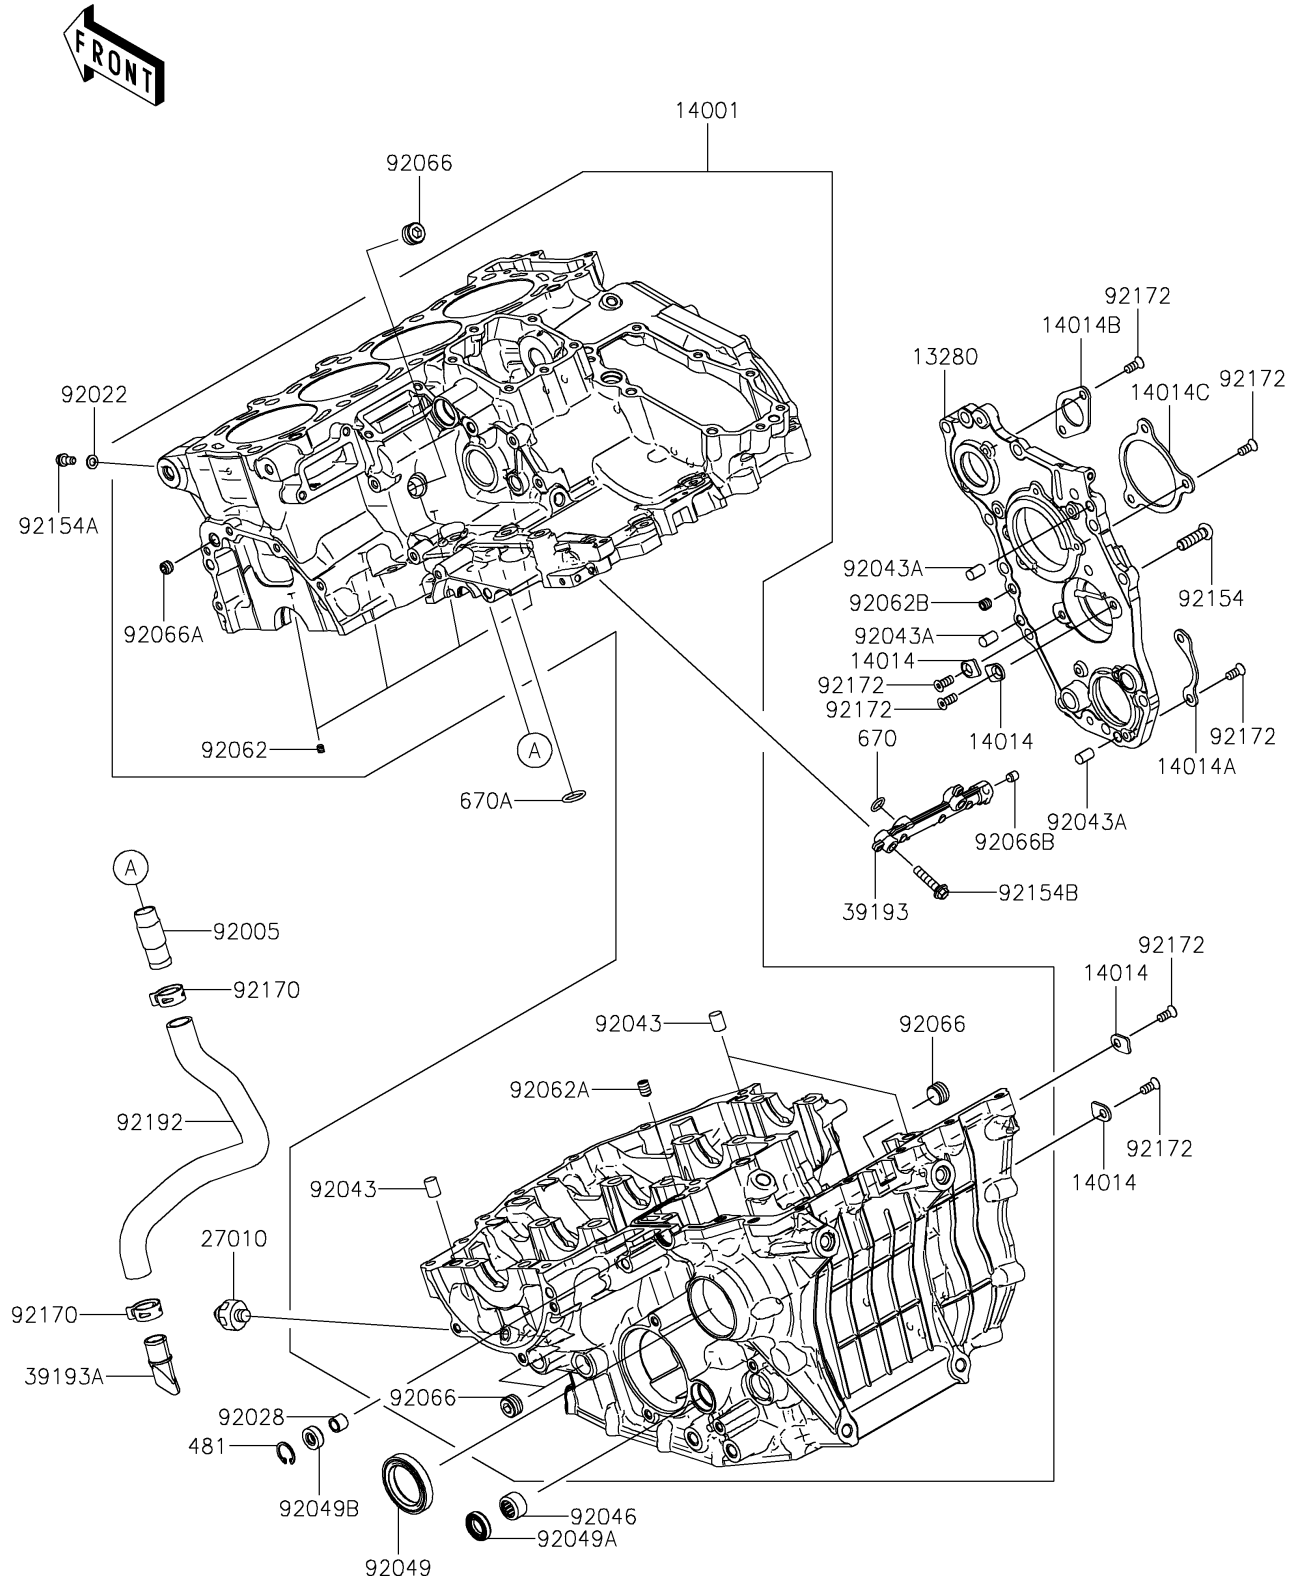

## 2019 Ninja H2™ SX SE+ PARTS DIAGRAM

Crankcase

E1411

## 2019 Ninja H2™ SX SE+ PARTS LIST

Crankcase

ITEM NAME	PART NUMBER	QUANTITY
HOLDER,TRANSMISSION (Ref # 13280)	13280-0799	1
SET-CRANKCASE (Ref # 14001)	14001-0680	1
PLATE-POSITION (Ref # 14014)	14014-0569	1
PLATE-POSITION,CHANGE DRUM (Ref # 14014A)	14014-0571	1
PLATE-POSITION,COUNTER SHAFT (Ref # 14014B)	14014-0572	1
PLATE-POSITION (Ref # 14014C)	14014-0575	1
SWITCH,OIL PRESSURE (Ref # 27010)	27010-1313	1
PIPE-OIL (Ref # 39193)	39193-0581	1
PIPE-OIL (Ref # 39193A)	39193-0582	1
CIRCLIP-TYPE-C,18MM (Ref # 481)	481J1800	1
O RING,9.8X1.9 (Ref # 670)	670B1510	1
O RING,15MM (Ref # 670A)	670D2015	1
FITTING (Ref # 92005)	92005-0773	1
WASHER,6.2X11X1 (Ref # 92022)	92022-304	1
BUSHING,8X12X10 (Ref # 92028)	92028-1750	1
PIN,10X14 (Ref # 92043)	92043-1506	1
PIN,8X14 (Ref # 92043A)	92043-1567	1
BEARING-NEEDLE,HK1412FM (Ref # 92046)	92046-0043	1
SEAL-OIL,TC 35X50X8 (Ref # 92049)	92049-1452	1
SEAL-OIL,TC14245 (Ref # 92049A)	92049-1520	1
SEAL-OIL (Ref # 92049B)	92049-1566	1
NOZZLE (Ref # 92062)	92062-0004	1
NOZZLE (Ref # 92062A)	92062-0031	1
NOZZLE (Ref # 92062B)	92062-0032	1
PLUG (Ref # 92066)	92066-0831	1
PLUG,PT1/8X7 (Ref # 92066A)	92066-0876	1
PLUG,OIL LINE,7.2X8 (Ref # 92066B)	92066-1012	1
BOLT,TORX,8X28 (Ref # 92154)	92154-0415	1
BOLT,SOCKET,6X12 (Ref # 92154A)	92154-1453	1

## 2019 Ninja H2™ SX SE+ PARTS LIST

Crankcase

ITEM NAME	PART NUMBER	QUANTITY
BOLT,FLANGED,6X28 (Ref # 92154B)	92154-1845	1
CLAMP (Ref # 92170)	92170-1640	1
SCREW,TORX,6X14 (Ref # 92172)	92172-0906	1
TUBE,BREATHER DRAIN (Ref # 92192)	92192-1437	1