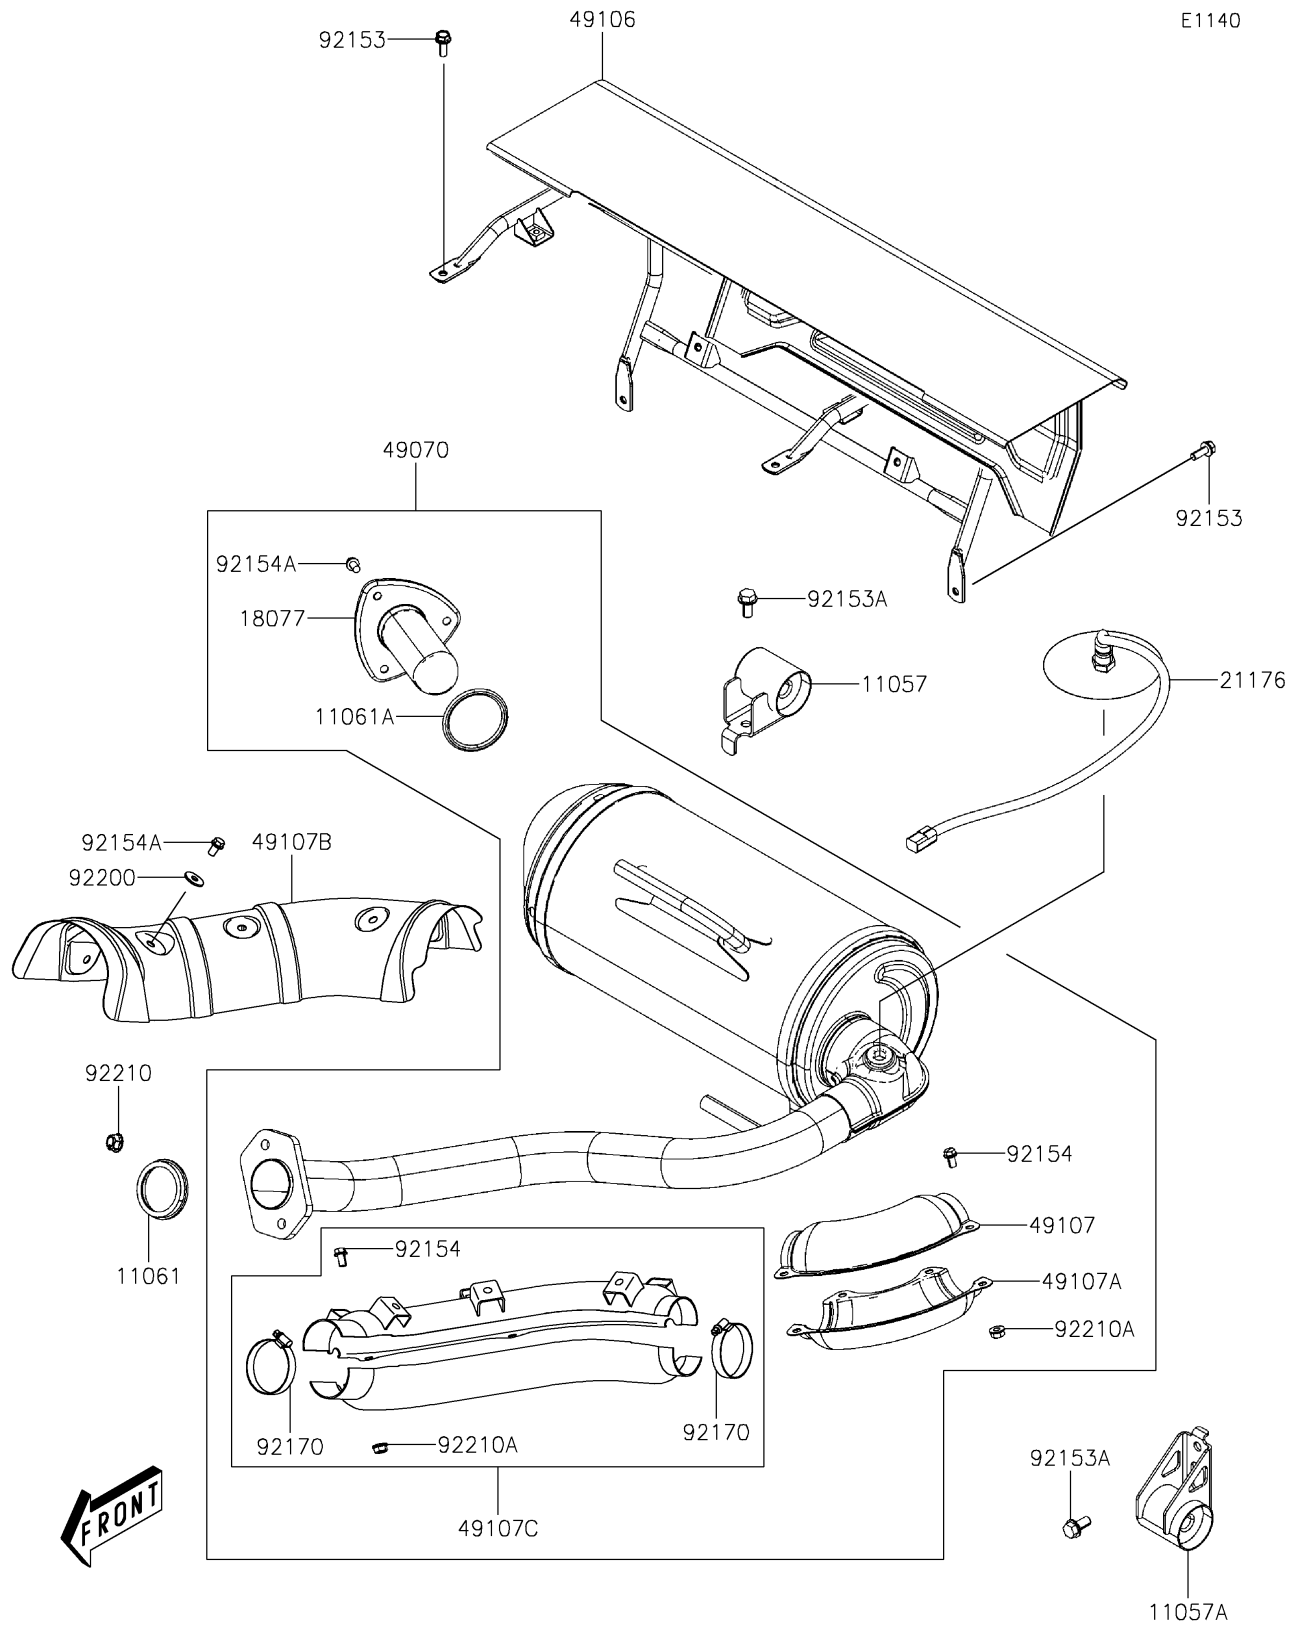

2019 MULE PRO-MX™ (EPS) PARTS DIAGRAM

Muffler(s)

2019 MULE PRO-MX™ (EPS) PARTS LIST

Muffler(s)

ITEM NAME	PART NUMBER	QUANTITY
BRACKET (Ref # 11057)	11057-Y001	1
BRACKET (Ref # 11057A)	11057-Y002	1
GASKET,EXHAUST PIPE (Ref # 11061)	11061-Y065	1
GASKET,SPARK ARRESTER (Ref # 11061A)	11061-Y066	1
ARRESTER-SPARK (Ref # 18077)	18077-Y003	1
SENSOR,OXYGEN (Ref # 21176)	21176-0888	1
MUFFLER-COMP (Ref # 49070)	49070-Y001	1
COVER-MUFFLER (Ref # 49106)	49106-Y005	1
COVER-EXHAUST PIPE,RR,UPP (Ref # 49107)	49107-Y005	1
COVER-EXHAUST PIPE,RR,LWR (Ref # 49107A)	49107-Y006	1
COVER-EXHAUST PIPE,UPP (Ref # 49107B)	49107-Y009	1
COVER-EXHAUST PIPE,FR,UPP&LWR (Ref # 49107C)	49107-Y010	1
BOLT,FLANGE,6X16 (Ref # 92153)	92153-Y025	1
BOLT,FLANGE,8X16 (Ref # 92153A)	92153-Y032	1
BOLT,FLANGE,6X10 (Ref # 92154)	92154-Y166	1
BOLT,FLANGE,6X12 (Ref # 92154A)	92154-Y225	1
CLAMP (Ref # 92170)	92170-1674	1
WASHER,6.5X17.7X1.5 (Ref # 92200)	92200-Y104	1
NUT,8MM (Ref # 92210)	92210-Y076	1
NUT,FLANGE,6MM (Ref # 92210A)	92210-Y098	1