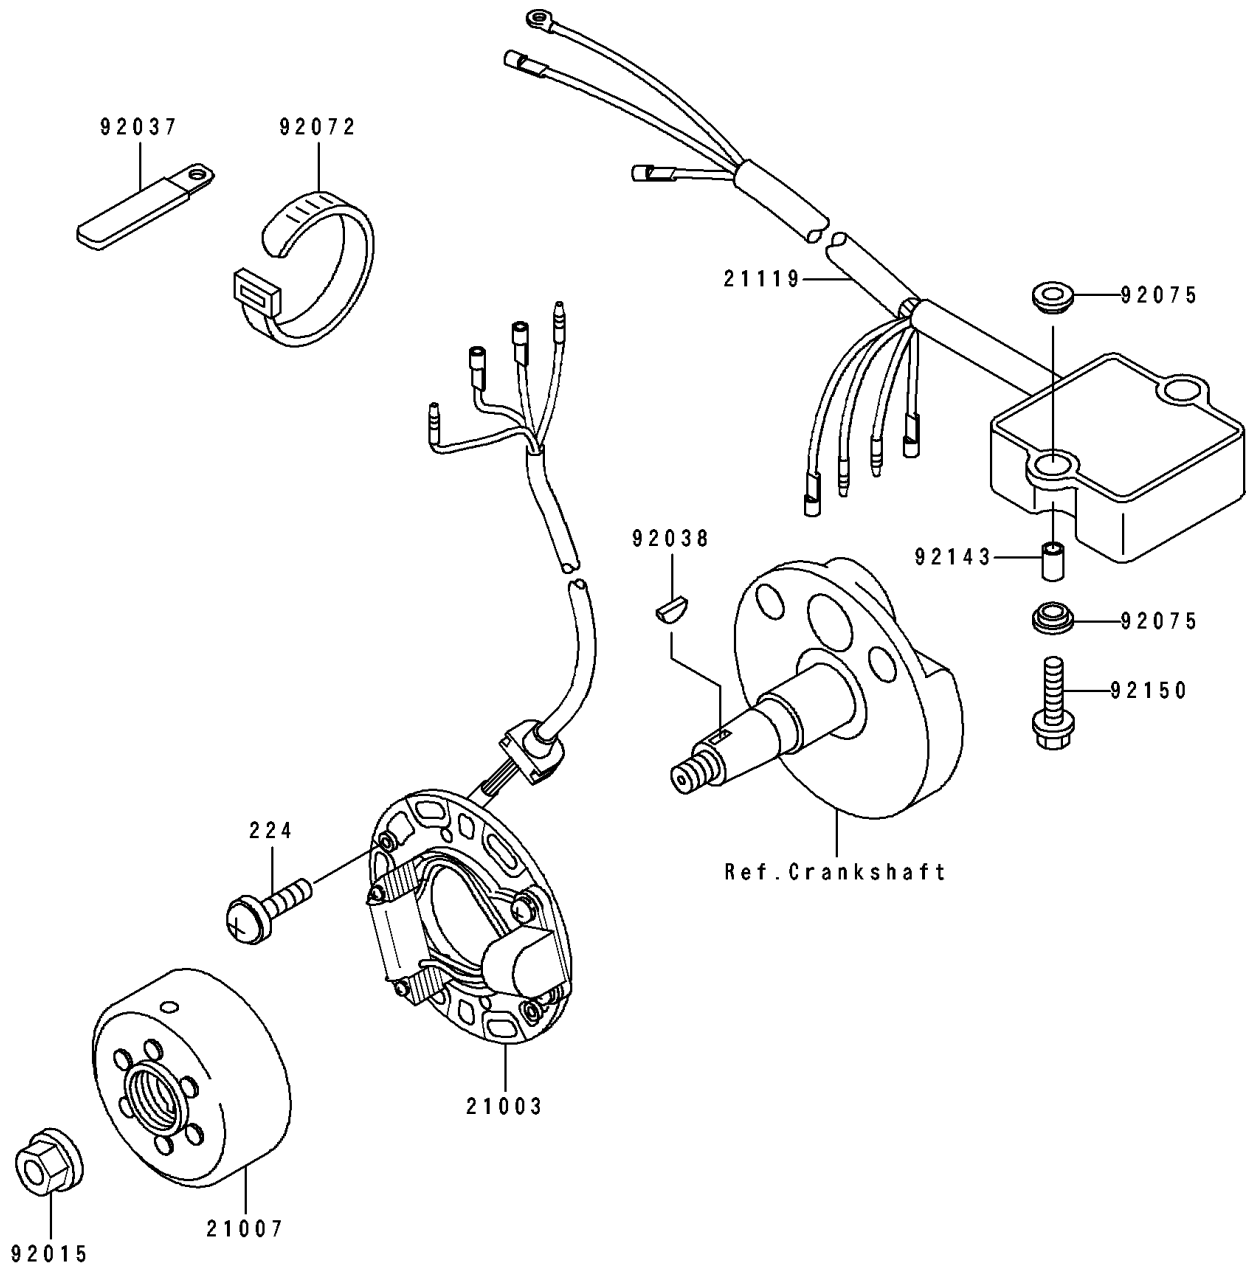

## 1995 KX™ 100 PARTS DIAGRAM

Generator

E1810

## 1995 KX™100 PARTS LIST

Generator

ITEM NAME	PART NUMBER	QUANTITY
STATOR (Ref # 21003)	21003-1261	1
ROTOR,MAGNETO (Ref # 21007)	21007-1239	1
IGNITER (Ref # 21119)	21119-1414	1
NUT,FLANGED,10MM (Ref # 92015)	92015-077	1
CLAMP,WIRING HARNESS (Ref # 92037)	92037-1069	1
KEY,WOODRUFF (Ref # 92038)	92038-001	1
BAND,L=123 (Ref # 92072)	92072-030	1
DAMPER,8MM (Ref # 92075)	92075-1138	1
COLLAR,6X8.5X13 (Ref # 92143)	92143-3715	1
BOLT,FLANGED,6X25 (Ref # 92150)	92150-1507	1
SCREW-PAN-WP-CROS (Ref # 224)	224B0614	1