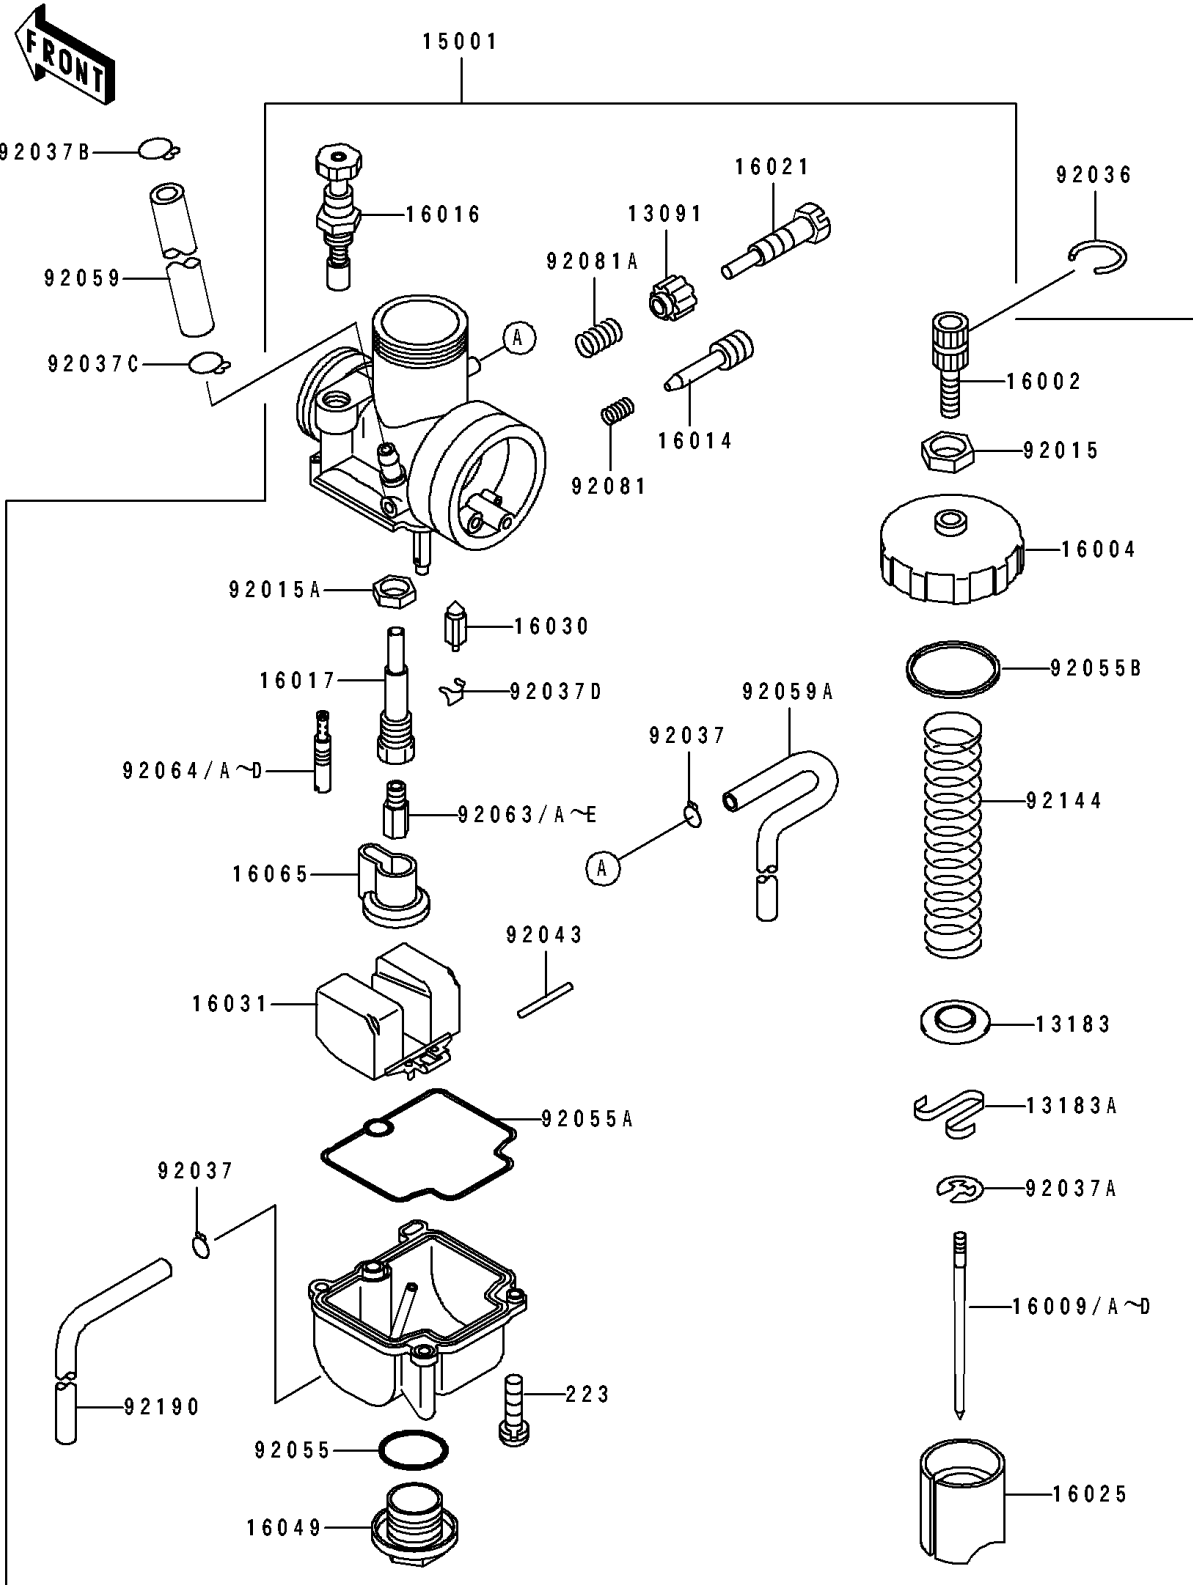

## 1995 KX™100 PARTS LIST

Carburetor

ITEM NAME	PART NUMBER	QUANTITY
HOLDER,STOP SCREW (Ref # 13091)	13091-1492	1
PLATE (Ref # 13183)	13183-1162	1
PLATE,THROTTLE (Ref # 13183A)	13183-1250	1
CARBURETOR-ASSY (Ref # 15001)	15001-1571	1
ADJUSTER-CABLE (Ref # 16002)	16002-1056	1
CAP-CHAMBER,MIXING (Ref # 16004)	16004-1059	1
NEEDLE-JET,N68U (Ref # 16009)	16009-1573	1
NEEDLE-JET,N68S (Ref # 16009A)	16009-1574	1
NEEDLE-JET,N68T (Ref # 16009B)	16009-1575	1
NEEDLE-JET,N68V (Ref # 16009C)	16009-1576	1
NEEDLE-JET,N68W (Ref # 16009D)	16009-1577	1
SCREW-PILOT AIR (Ref # 16014)	16014-1033	1
PLUNGER,STARTER (Ref # 16016)	16016-1028	1
JET-NEEDLE (Ref # 16017)	16017-1365	1
SCREW-THROTTLE STOP (Ref # 16021)	16021-1121	1
VALVE-THROTTLE,CA3.0 (Ref # 16025)	16025-1162	1
VALVE-FLOAT (Ref # 16030)	16030-1064	1
FLOAT (Ref # 16031)	16031-1071	1
COVER-MAIN JET (Ref # 16049)	16049-1051	1
HOLDER-CARBURETOR (Ref # 16065)	16065-1162	1
NUT,CABLE ADJUST LOCK (Ref # 92015)	92015-1574	1
NUT (Ref # 92015A)	92015-1674	1
RING-SNAP (Ref # 92036)	92036-018	1
CLAMP,TUBE (Ref # 92037)	92037-1396	1
CLAMP,JET NEEDLE (Ref # 92037A)	92037-1401	1
CLAMP,TUBE (Ref # 92037B)	92037-147	1
CLAMP (Ref # 92037C)	92037-1712	1
CLAMP,FLOAT (Ref # 92037D)	92037-1991	1
PIN,FLOAT (Ref # 92043)	92043-1207	1