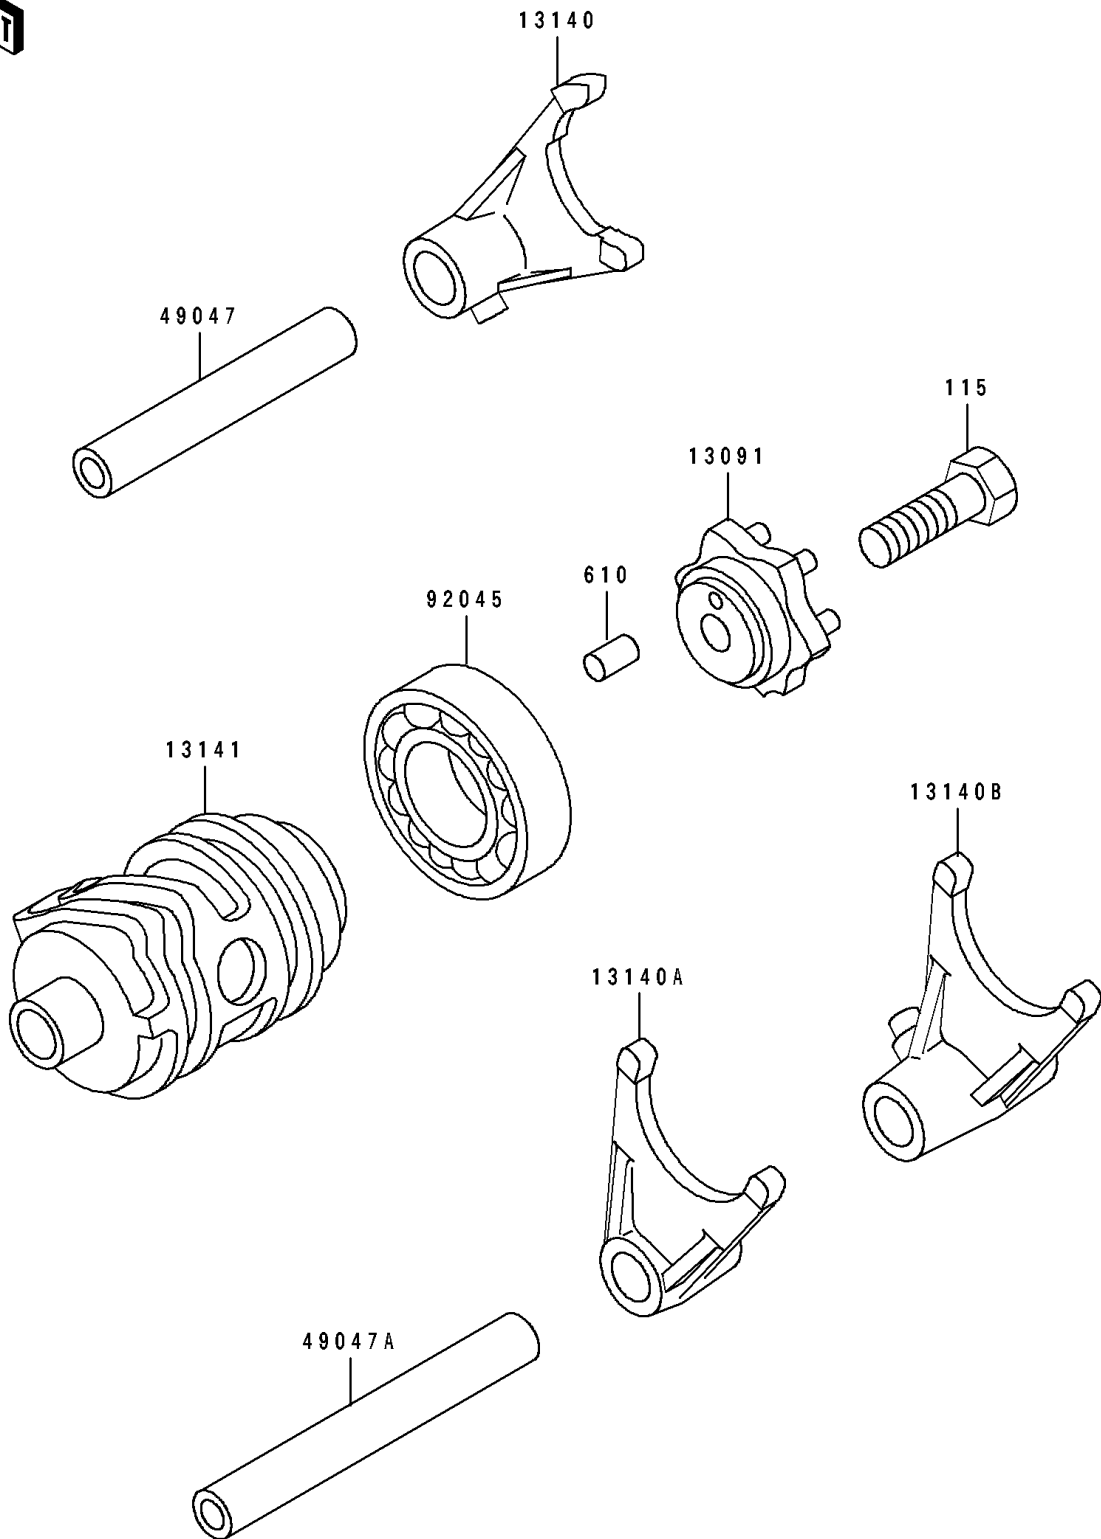

1995 KX™ 100 PARTS DIAGRAM

Gear Change Drum/Shift Fork(s)

E1362

1995 KX™100 PARTS LIST

Gear Change Drum/Shift Fork(s)

ITEM NAME	PART NUMBER	QUANTITY
HOLDER,CHANGE DRUM (Ref # 13091)	13091-1390	1
FORK-SHIFT,5TH&6TH (Ref # 13140)	13140-1139	1
FORK-SHIFT,2ND&3RD (Ref # 13140A)	13140-1140	1
FORK-SHIFT,LOW&4TH (Ref # 13140B)	13140-1141	1
DRUM-CHANGE (Ref # 13141)	13141-1120	1
ROD-SHIFT,5.9X10X64.5 (Ref # 49047)	49047-1063	1
ROD-SHIFT,5.9X10X81 (Ref # 49047A)	49047-1064	1
BEARING-BALL,#6905 (Ref # 92045)	92045-036	1
BOLT-SMALL-UPSET (Ref # 115)	115G0825	1
ROLLER,4X8 (Ref # 610)	610A0408	1