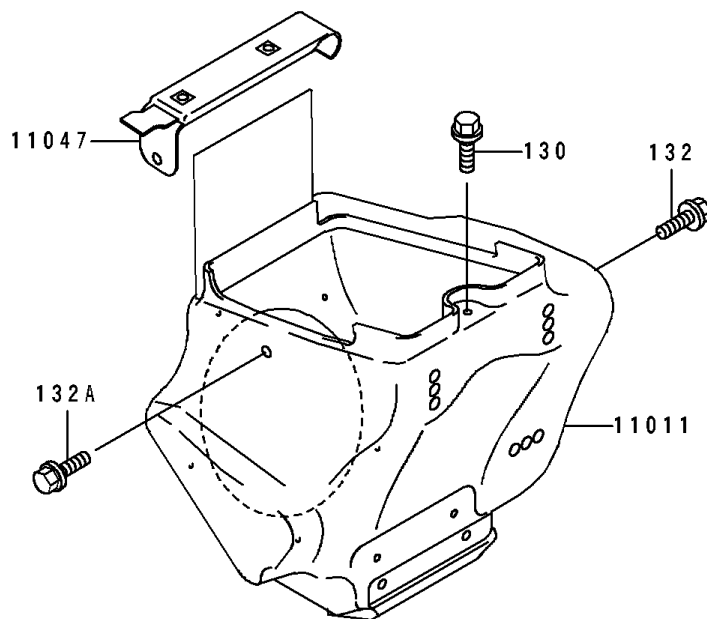

1995 KX™100 PARTS DIAGRAM

Air Cleaner

E1130

1995 KX™100 PARTS LIST

Air Cleaner

ITEM NAME	PART NUMBER	QUANTITY
CASE-AIR FILTER (Ref # 11011)	11011-1426	1
ELEMENT-AIR FILTER (Ref # 11013)	11013-1201	1
BRACKET,IGNITER (Ref # 11047)	11047-1361	1
HOLDER,ELEMENT (Ref # 13091)	13091-1696	1
HOLDER (Ref # 13091A)	13091-1697	1
DUCT,AIR FILTER (Ref # 14073)	14073-1448	1
SCREW,TAPPING,5X14 (Ref # 92009)	92009-1197	1
CLAMP,55MM (Ref # 92037)	92037-1486	1
BOLT,WING (Ref # 92150)	92150-1565	1
CLAMP,126MM (Ref # 92170)	92170-1194	1
BOLT-FLANGED (Ref # 130)	130G0608	1
BOLT-FLANGED-SMALL (Ref # 132)	132G0614	1
BOLT-FLANGED-SMALL (Ref # 132A)	132G0620	1