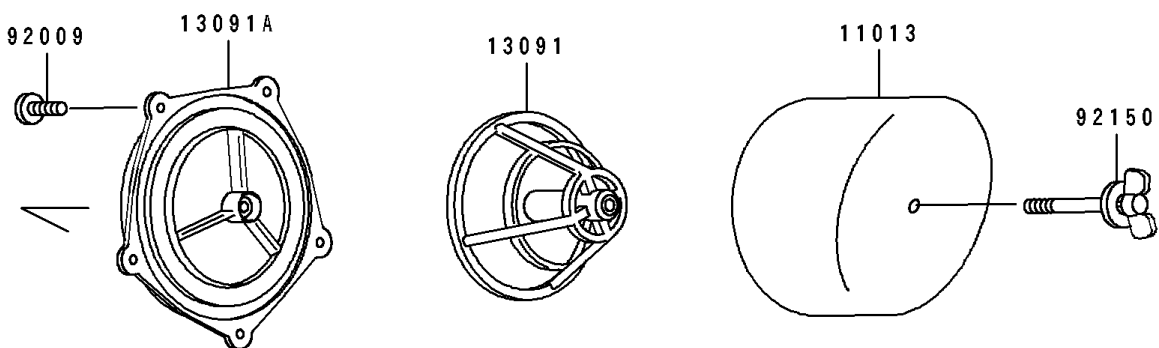

1995 KX™100 PARTS DIAGRAM

Air Cleaner

E1130

1995 KX™100 PARTS LIST

Air Cleaner

ITEM NAME	PART NUMBER	QUANTITY
CASE-AIR FILTER (Ref # 11011)	11011-1426	1
ELEMENT-AIR FILTER (Ref # 11013)	11013-1201	1
BRACKET,IGNITER (Ref # 11047)	11047-1361	1
HOLDER,ELEMENT (Ref # 13091)	13091-1696	1
HOLDER (Ref # 13091A)	13091-1697	1
DUCT,AIR FILTER (Ref # 14073)	14073-1448	1
SCREW,TAPPING,5X14 (Ref # 92009)	92009-1197	1
CLAMP,55MM (Ref # 92037)	92037-1486	1
BOLT,WING (Ref # 92150)	92150-1565	1
CLAMP,126MM (Ref # 92170)	92170-1194	1
BOLT-FLANGED (Ref # 130)	130G0608	1
BOLT-FLANGED-SMALL (Ref # 132)	132G0614	1
BOLT-FLANGED-SMALL (Ref # 132A)	132G0620	1