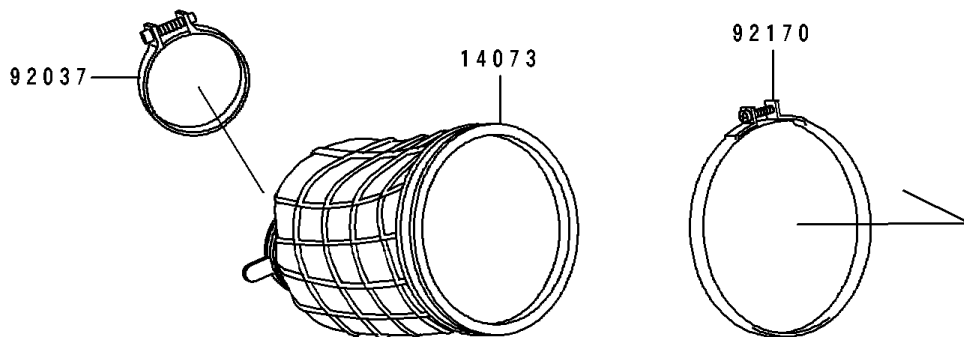

1995 KX™100 PARTS DIAGRAM

Air Cleaner

E1130

1995 KX™100 PARTS LIST

Air Cleaner

ITEM NAME	PART NUMBER	QUANTITY
CASE-AIR FILTER (Ref # 11011)	11011-1426	1
ELEMENT-AIR FILTER (Ref # 11013)	11013-1201	1
BRACKET,IGNITER (Ref # 11047)	11047-1361	1
HOLDER,ELEMENT (Ref # 13091)	13091-1696	1
HOLDER (Ref # 13091A)	13091-1697	1
DUCT,AIR FILTER (Ref # 14073)	14073-1448	1
SCREW,TAPPING,5X14 (Ref # 92009)	92009-1197	1
CLAMP,55MM (Ref # 92037)	92037-1486	1
BOLT,WING (Ref # 92150)	92150-1565	1
CLAMP,126MM (Ref # 92170)	92170-1194	1
BOLT-FLANGED (Ref # 130)	130G0608	1
BOLT-FLANGED-SMALL (Ref # 132)	132G0614	1
BOLT-FLANGED-SMALL (Ref # 132A)	132G0620	1