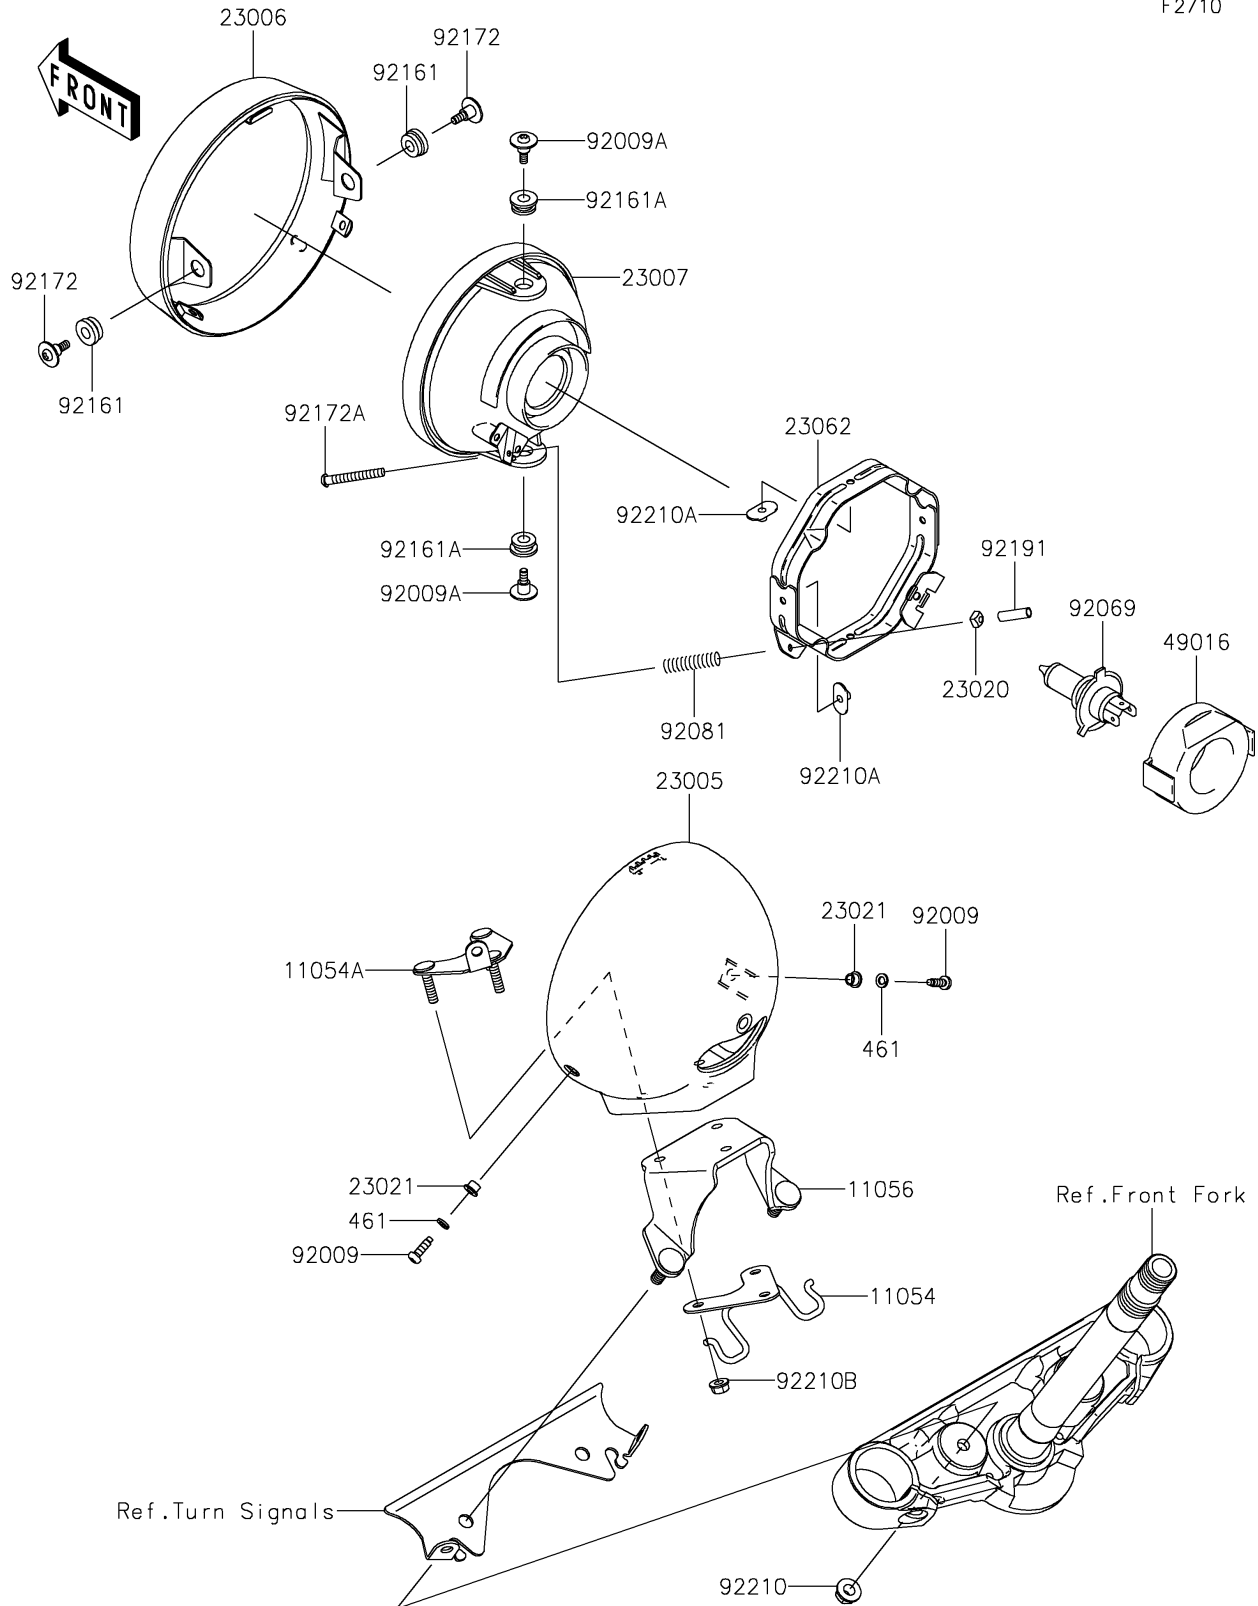

2016 Vulcan® 900 Custom PARTS DIAGRAM

Headlight(s)

F2710

2016 Vulcan® 900 Custom PARTS LIST

Headlight(s)

ITEM NAME	PART NUMBER	QUANTITY
BRACKET,SIGNAL LAMP HARNESS (Ref # 11054)	11054-1173	1
BRACKET,HEAD LAMP (Ref # 11054A)	11054-1391	1
BRACKET,HEAD LAMP (Ref # 11056)	11056-0045	1
BODY-COMP-HEAD LAMP,EBONY (Ref # 23005)	23005-0036-H8	1
RIM-LAMP (Ref # 23006)	23006-0013	1
LENS-COMP,HEAD LAMP (Ref # 23007)	23007-0081	1
NUT,4MM,FOCUS ADJUST (Ref # 23020)	23020-018	1
WASHER (Ref # 23021)	23021-010	1
BRACKET-COMP,HEAD LAMP (Ref # 23062)	23062-0048	1
WASHER-SPRING,5MM (Ref # 461)	461S0500	1
COVER-SEAL,HEAD LAMP SOCKET (Ref # 49016)	49016-1210	1
SCREW,5MM (Ref # 92009)	92009-1947	1
SCREW,5MM (Ref # 92009A)	92009-1956	1
BULB,12V 60/55W,H4 (Ref # 92069)	92069-0050	1
SPRING,FOCUS ADJUSTING (Ref # 92081)	92081-1701	1
DAMPER (Ref # 92161)	92161-1187	1
DAMPER (Ref # 92161A)	92161-1188	1
SCREW (Ref # 92172)	92172-0293	1
SCREW,FOCUS ADJUST,4X55 (Ref # 92172A)	92172-0294	1
TUBE,3.5X5.5X19 (Ref # 92191)	92191-1217	1
NUT,FLANGED,8MM (Ref # 92210)	92210-0004	1
NUT,5MM (Ref # 92210A)	92210-0364	1
NUT,FLANGED,6MM (Ref # 92210B)	92210-0368	1