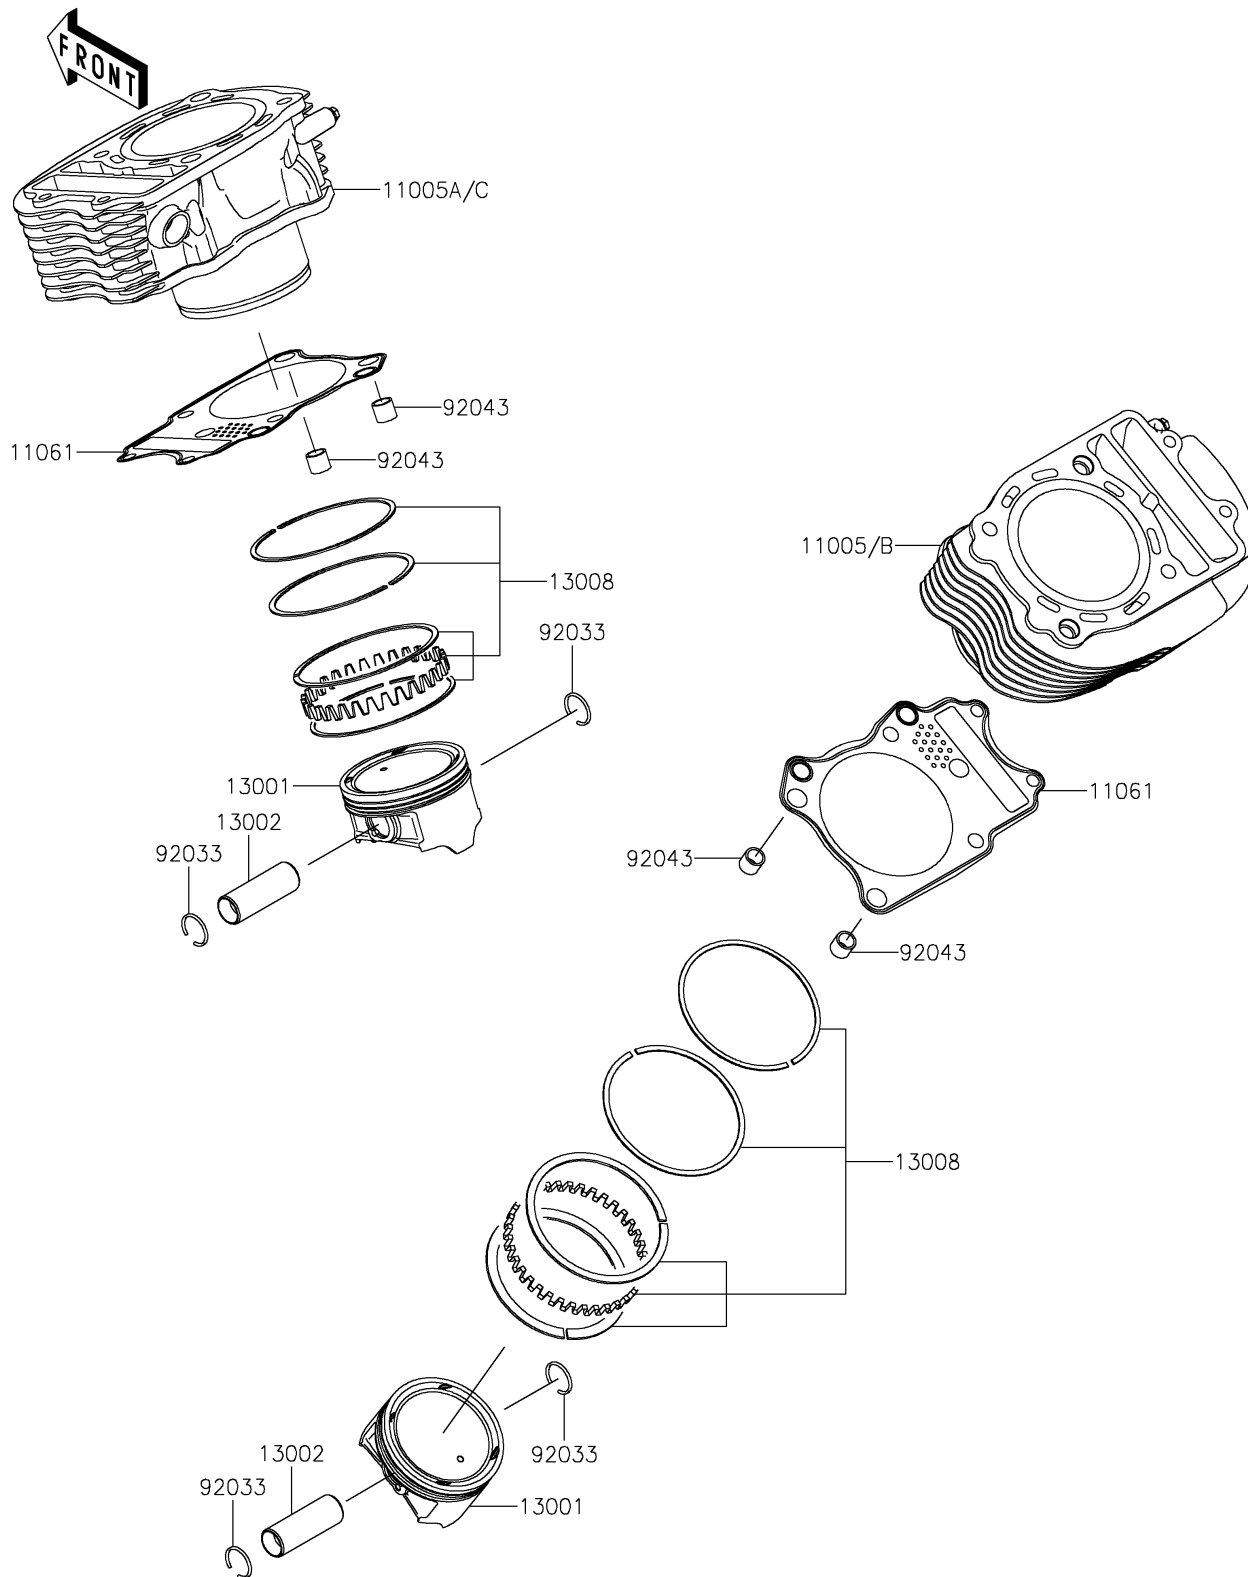

2016 Vulcan® 900 Custom PARTS DIAGRAM

Cylinder/Piston(s)

E1120

2016 Vulcan® 900 Custom PARTS LIST

Cylinder/Piston(s)

ITEM NAME	PART NUMBER	QUANTITY
CYLINDER-ENGINE,RR (Ref # 11005)	11005-0062	1
CYLINDER-ENGINE,FR (Ref # 11005A)	11005-0085	1
GASKET,CYLINDER BASE (Ref # 11061)	11061-0284	1
PISTON-ENGINE (Ref # 13001)	13001-0067	1
PIN-PISTON (Ref # 13002)	13002-0011	1
RING-SET-PISTON (Ref # 13008)	13008-0021	1
RING-SNAP (Ref # 92033)	92033-1188	1
PIN,11X14X12.3 (Ref # 92043)	92043-1266	1