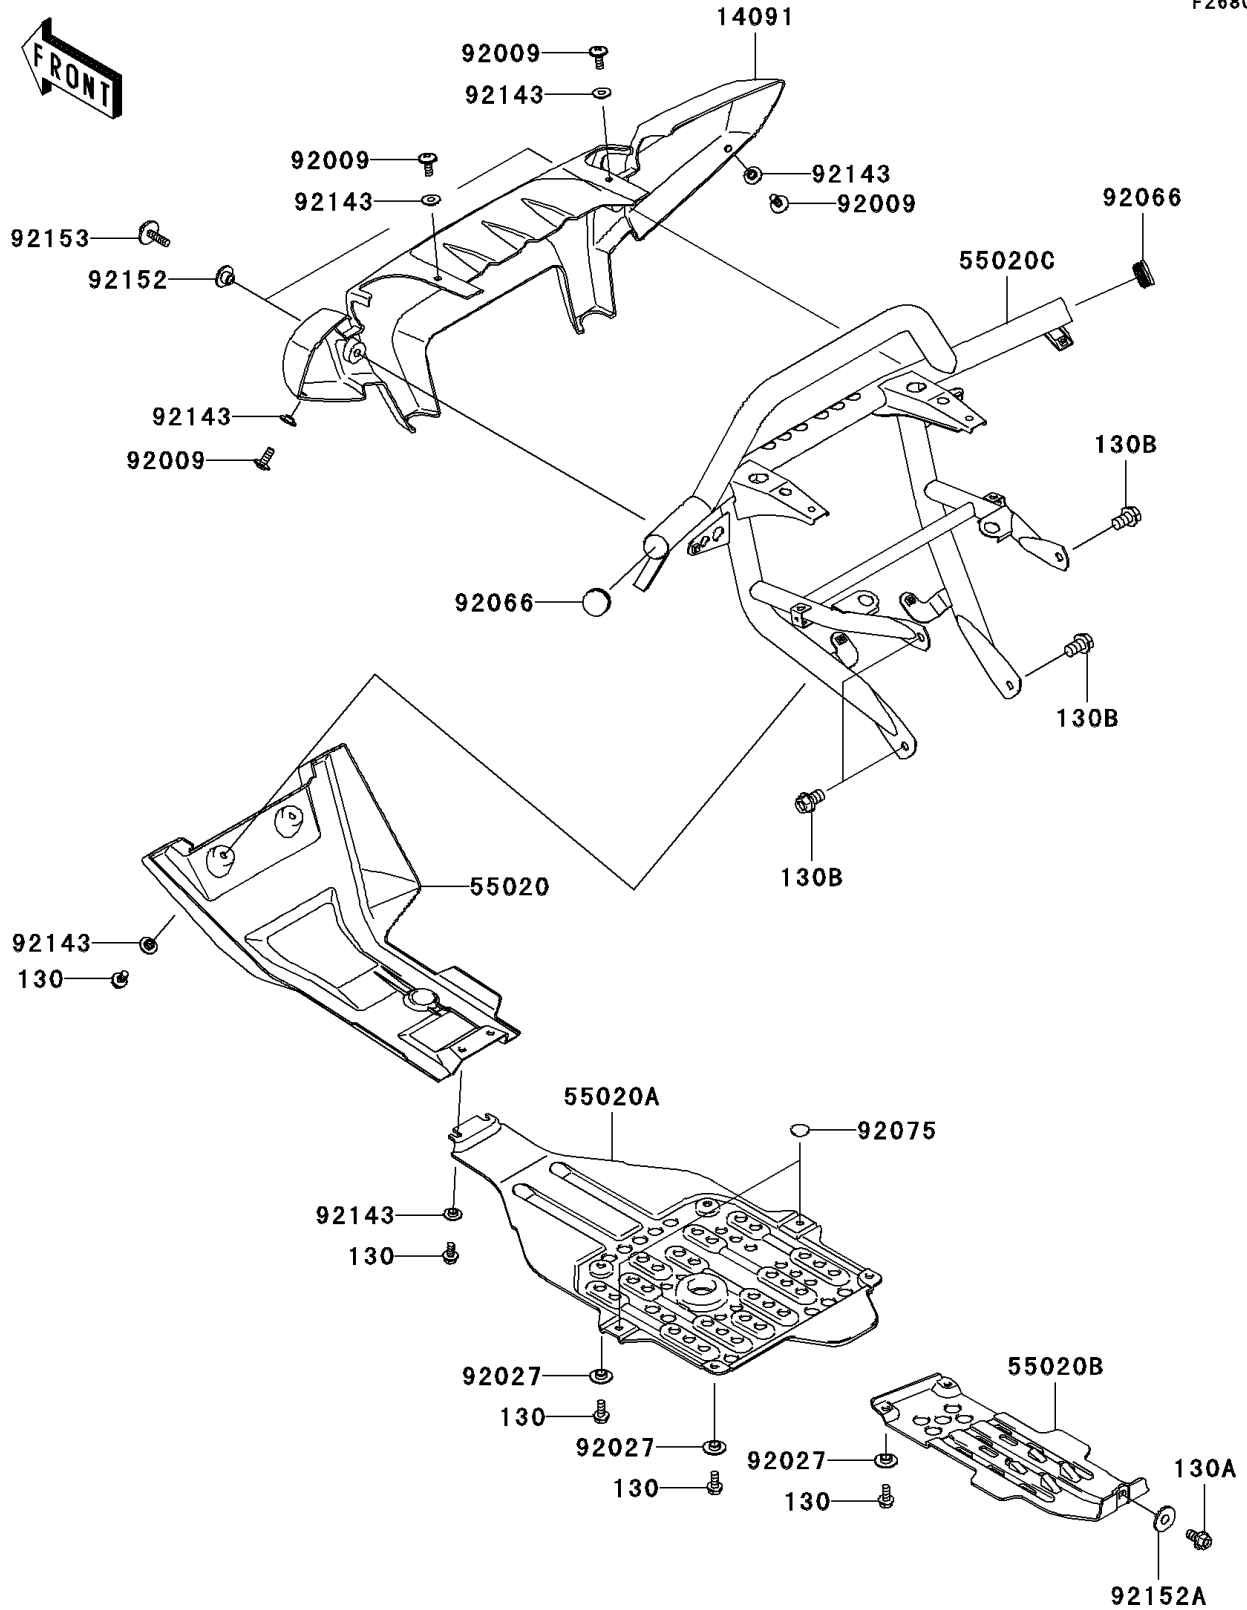

2006 Brute Force® 750 4x4i NRA Outdoors™ PARTS DIAGRAM

Guard(s)(C6F)

F2680

2006 Brute Force® 750 4x4i NRA Outdoors™ PARTS LIST

Guard(s)(CGF)

ITEM NAME	PART NUMBER	QUANTITY
BOLT-FLANGED,6X14 (Ref # 130)	130J0614	1
BOLT-FLANGED,8X14 (Ref # 130A)	130J0814	1
BOLT-FLANGED,10X16 (Ref # 130B)	130J1016	1
COVER,FRONT BUMPER,F.BLACK (Ref # 14091)	14091-0291-6Z	1
GUARD,FRONT SKID,F.BLACK (Ref # 55020)	55020-0064-6Z	1
GUARD,ENGINE (Ref # 55020A)	55020-0065	1
GUARD,REAR GEAR BOX (Ref # 55020B)	55020-0105	1
GUARD,FRONT,F.BLACK (Ref # 55020C)	55020-0149-21	1
SCREW,6X16 (Ref # 92009)	92009-1621	1
COLLAR,L=4.7 (Ref # 92027)	92027-1964	1
PLUG (Ref # 92066)	92066-0035	1
DAMPER,RUBBER (Ref # 92075)	92075-261	1
COLLAR (Ref # 92143)	92143-1087	1
COLLAR (Ref # 92152)	92152-0181	1
COLLAR (Ref # 92152A)	92152-0198	1
BOLT,SOCKET,6X22 (Ref # 92153)	92153-0665	1