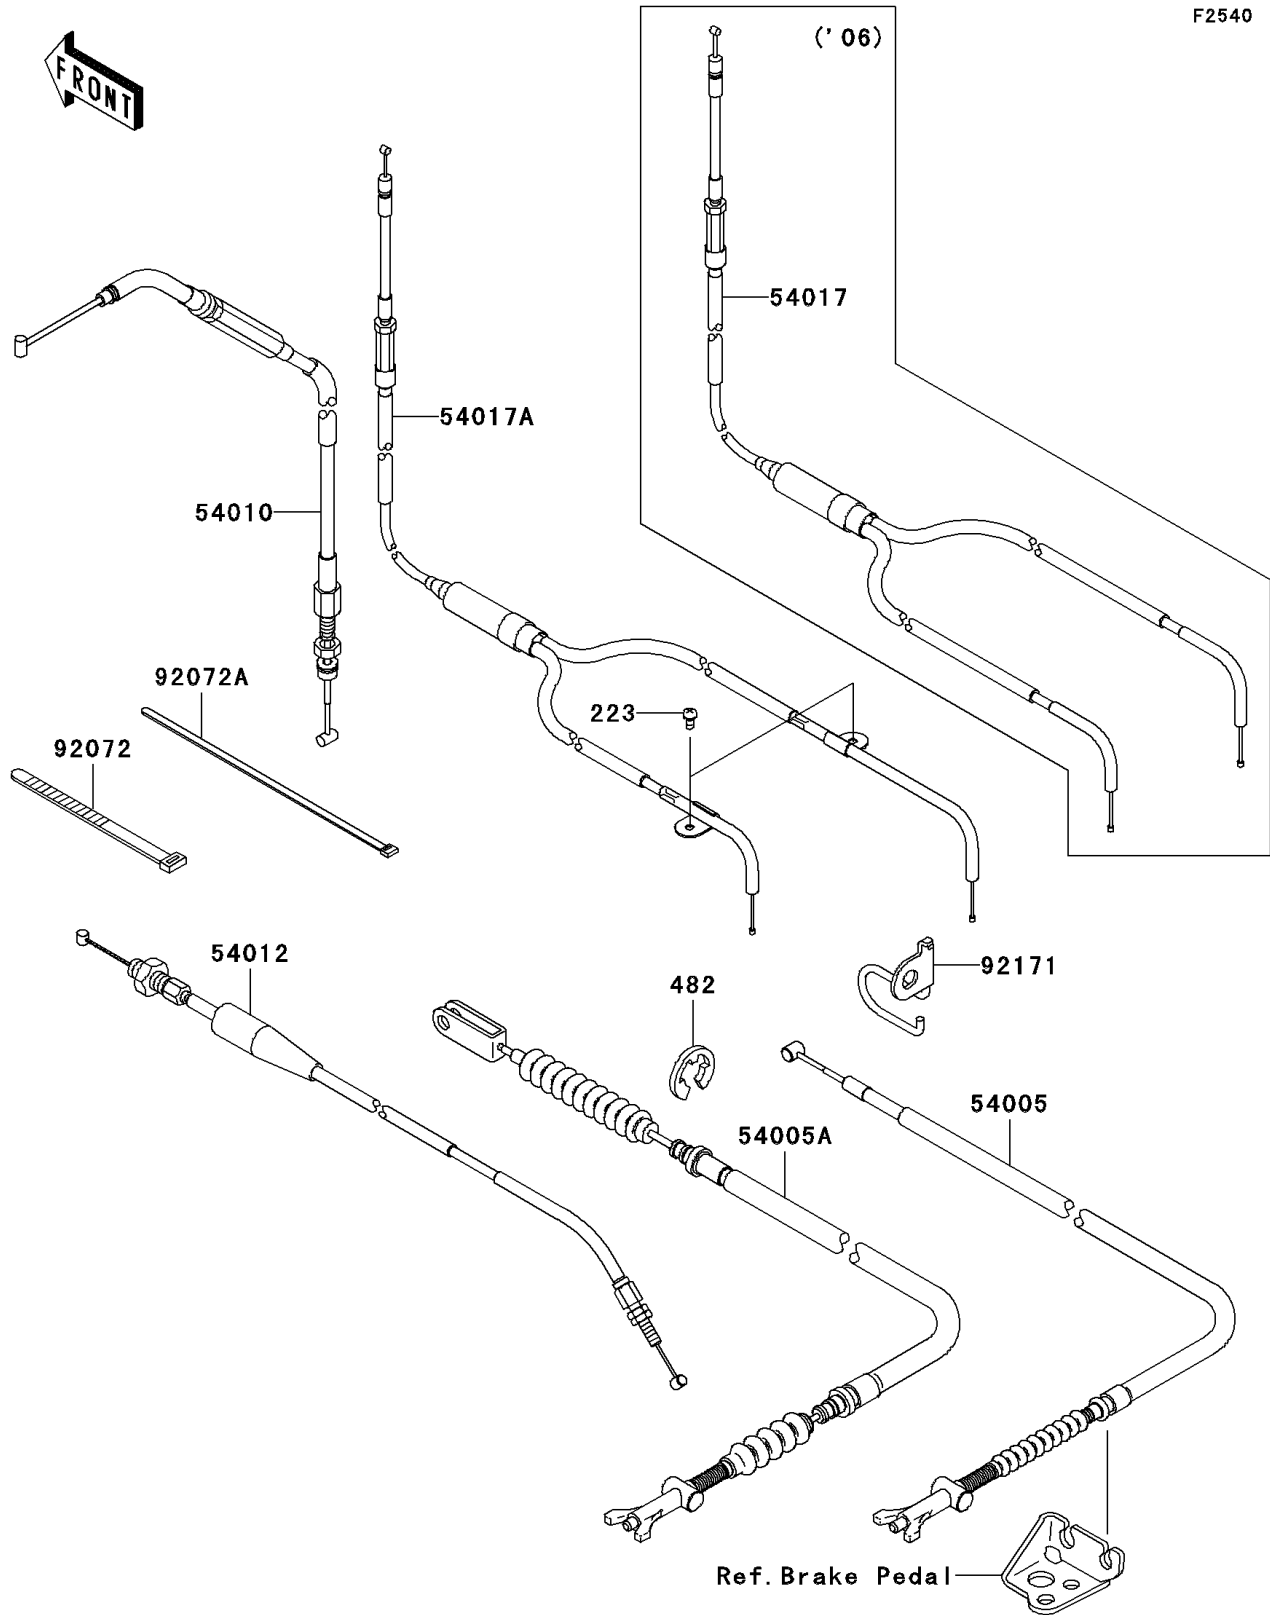

2006 Brute Force® 750 4x4i NRA Outdoors™ PARTS DIAGRAM

Cables

2006 Brute Force® 750 4x4i NRA Outdoors™ PARTS LIST

Cables

ITEM NAME	PART NUMBER	QUANTITY
CIRCLIP-TYPE-E,8MM (Ref # 482)	482L8000	1
CABLE-BRAKE,PARKING (Ref # 54005)	54005-0005	1
CABLE-BRAKE,FOOT (Ref # 54005A)	54005-0009	1
CABLE,FRONT DIFF LOCK (Ref # 54010)	54010-0009	1
CABLE-THROTTLE (Ref # 54012)	54012-0108	1
CABLE-STARTER (Ref # 54017)	54017-0006	1
BAND,L=123 (Ref # 92072)	92072-030	1
BAND,L=188 (Ref # 92072A)	92072-1239	1
CLAMP,BRAKE CABLE (Ref # 92171)	92171-0228	1