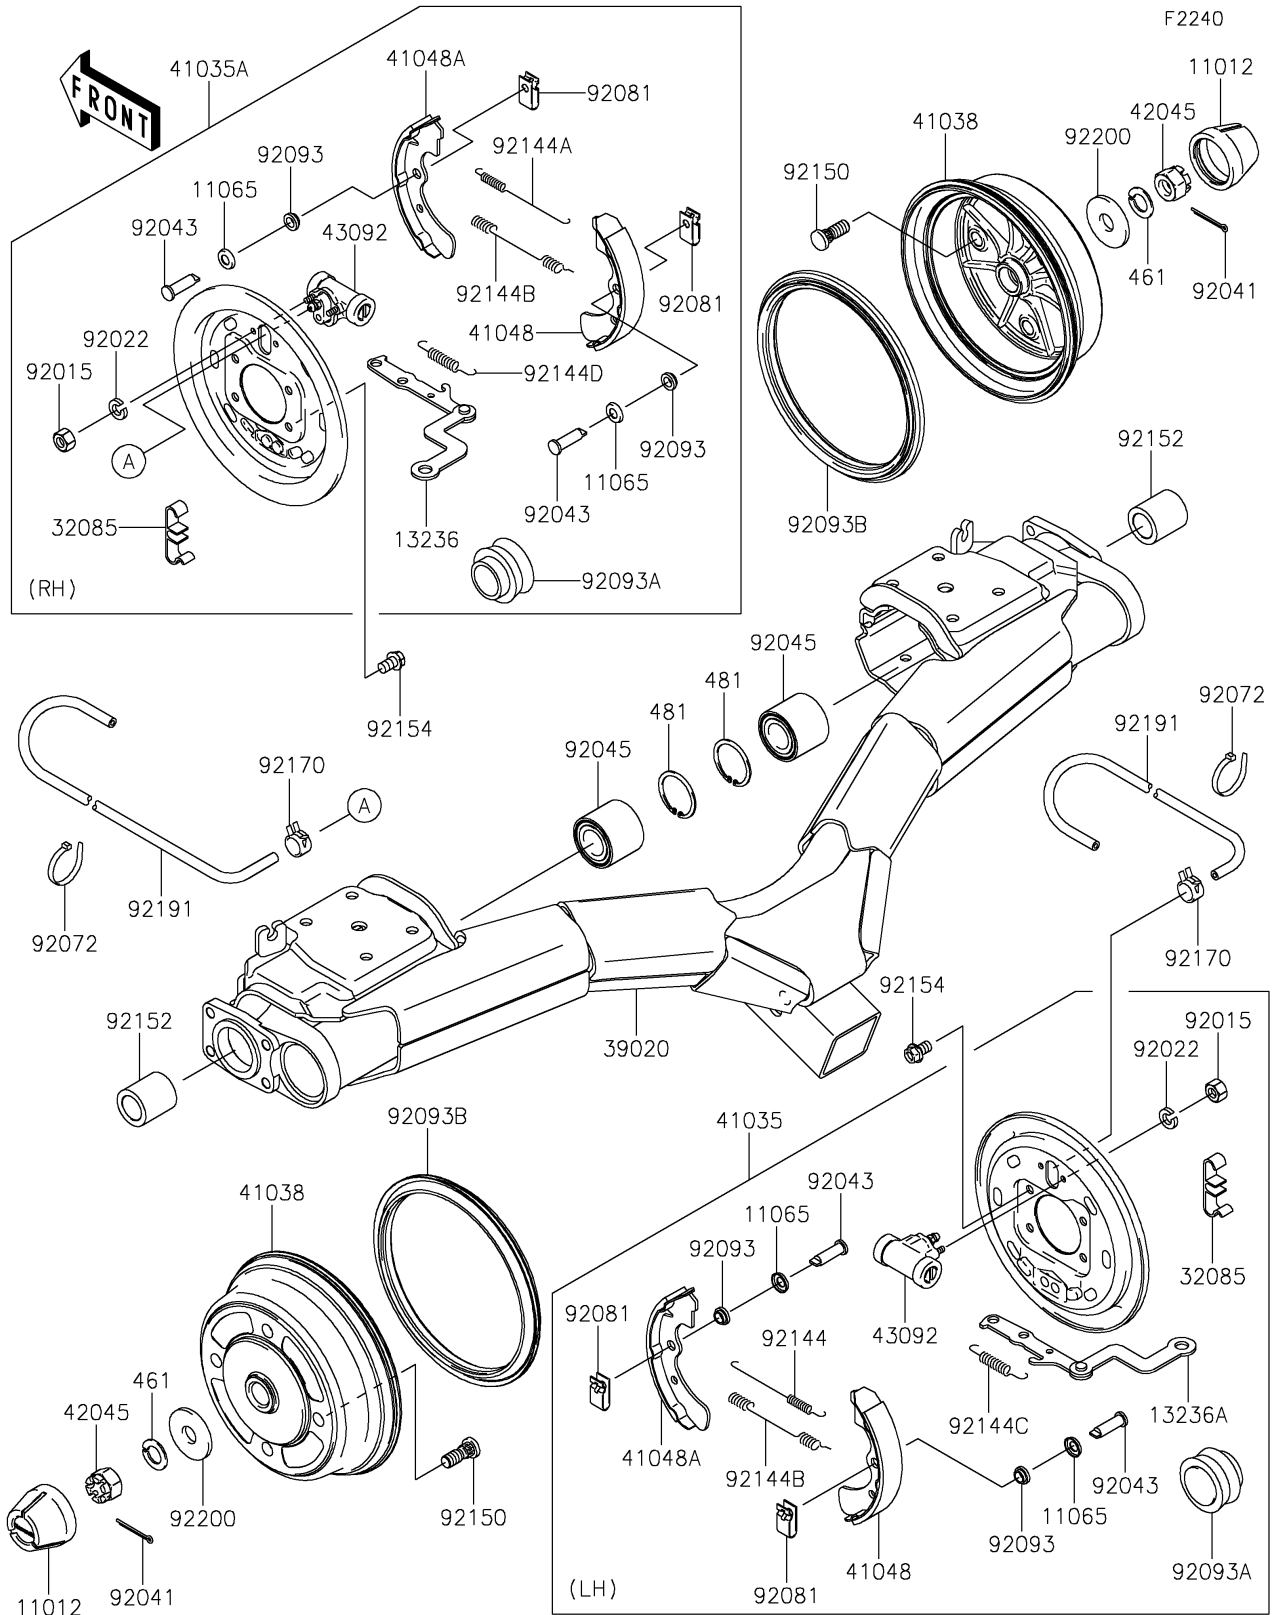

2019 MULE™ 4010 Trans4x4® CAMO PARTS DIAGRAM

Rear Hubs/Brakes

2019 MULE™ 4010 Trans4x4® CAMO PARTS LIST

Rear Hubs/Brakes

ITEM NAME	PART NUMBER	QUANTITY
CAP,WHEEL (Ref # 11012)	11012-1969	1
CAP (Ref # 11065)	11065-1175	1
LEVER-COMP,RR BRAKE PANEL,RH (Ref # 13236)	13236-1355	1
LEVER-COMP,RR BRAKE PANEL,LH (Ref # 13236A)	13236-1356	1
STOPPER,REAR BRAKE LEVER (Ref # 32085)	32085-1298	1
BRACKET-COMP-REAR SUSP (Ref # 39020)	39020-0005	1
PANEL-ASSY-BRAKE,RR,LH (Ref # 41035)	41035-7506	1
PANEL-ASSY-BRAKE,RR,RH (Ref # 41035A)	41035-7508	1
DRUM,REAR BRAKE (Ref # 41038)	41038-7502	1
SHOE-BRAKE (Ref # 41048)	41048-7502	1
SHOE-BRAKE (Ref # 41048A)	41048-7503	1
NUT,CASTLE,18MM (Ref # 42045)	42045-018	1
CYLINDER,REAR WHEEL (Ref # 43092)	43092-1053	1
WASHER-SPRING,18MM (Ref # 461)	461DA1800	1
CIRCLIP-TYPE-C,52MM (Ref # 481)	481J5200	1
NUT,6MM (Ref # 92015)	92015-1729	1
WASHER,SPRING,6MM (Ref # 92022)	92022-1951	1
COTTER,4.0X35 (Ref # 92041)	92041-1053	1
PIN (Ref # 92043)	92043-1636	1
BEARING-BALL,25BWD02CA68 (Ref # 92045)	92045-0107	1
BAND,L=123 (Ref # 92072)	92072-030	1
SPRING,SHOE CLAMP (Ref # 92081)	92081-1904	1
SEAL (Ref # 92093)	92093-1532	1
SEAL (Ref # 92093A)	92093-1533	1
SEAL,BS184.8X13.5ZS (Ref # 92093B)	92093-1543	1
SPRING,BRAKE (Ref # 92144)	92144-1299	1
SPRING,BRAKE (Ref # 92144A)	92144-1300	1
SPRING,BRAKE (Ref # 92144B)	92144-1301	1
SPRING,ROD,LH (Ref # 92144C)	92144-1302	1

2019 MULE™ 4010 Trans4x4® CAMO PARTS LIST

Rear Hubs/Brakes

ITEM NAME	PART NUMBER	QUANTITY
SPRING,ROD,RH (Ref # 92144D)	92144-1303	1
BOLT (Ref # 92150)	92150-1366	1
COLLAR,25.1X38X40.8 (Ref # 92152)	92152-1276	1
BOLT,FLANGED,10X16 (Ref # 92154)	92154-0803	1
CLAMP (Ref # 92170)	92170-2042	1
TUBE,4.7X9.5X1100 (Ref # 92191)	92191-1525	1
WASHER,18.5X52X4.5 (Ref # 92200)	92200-1474	1