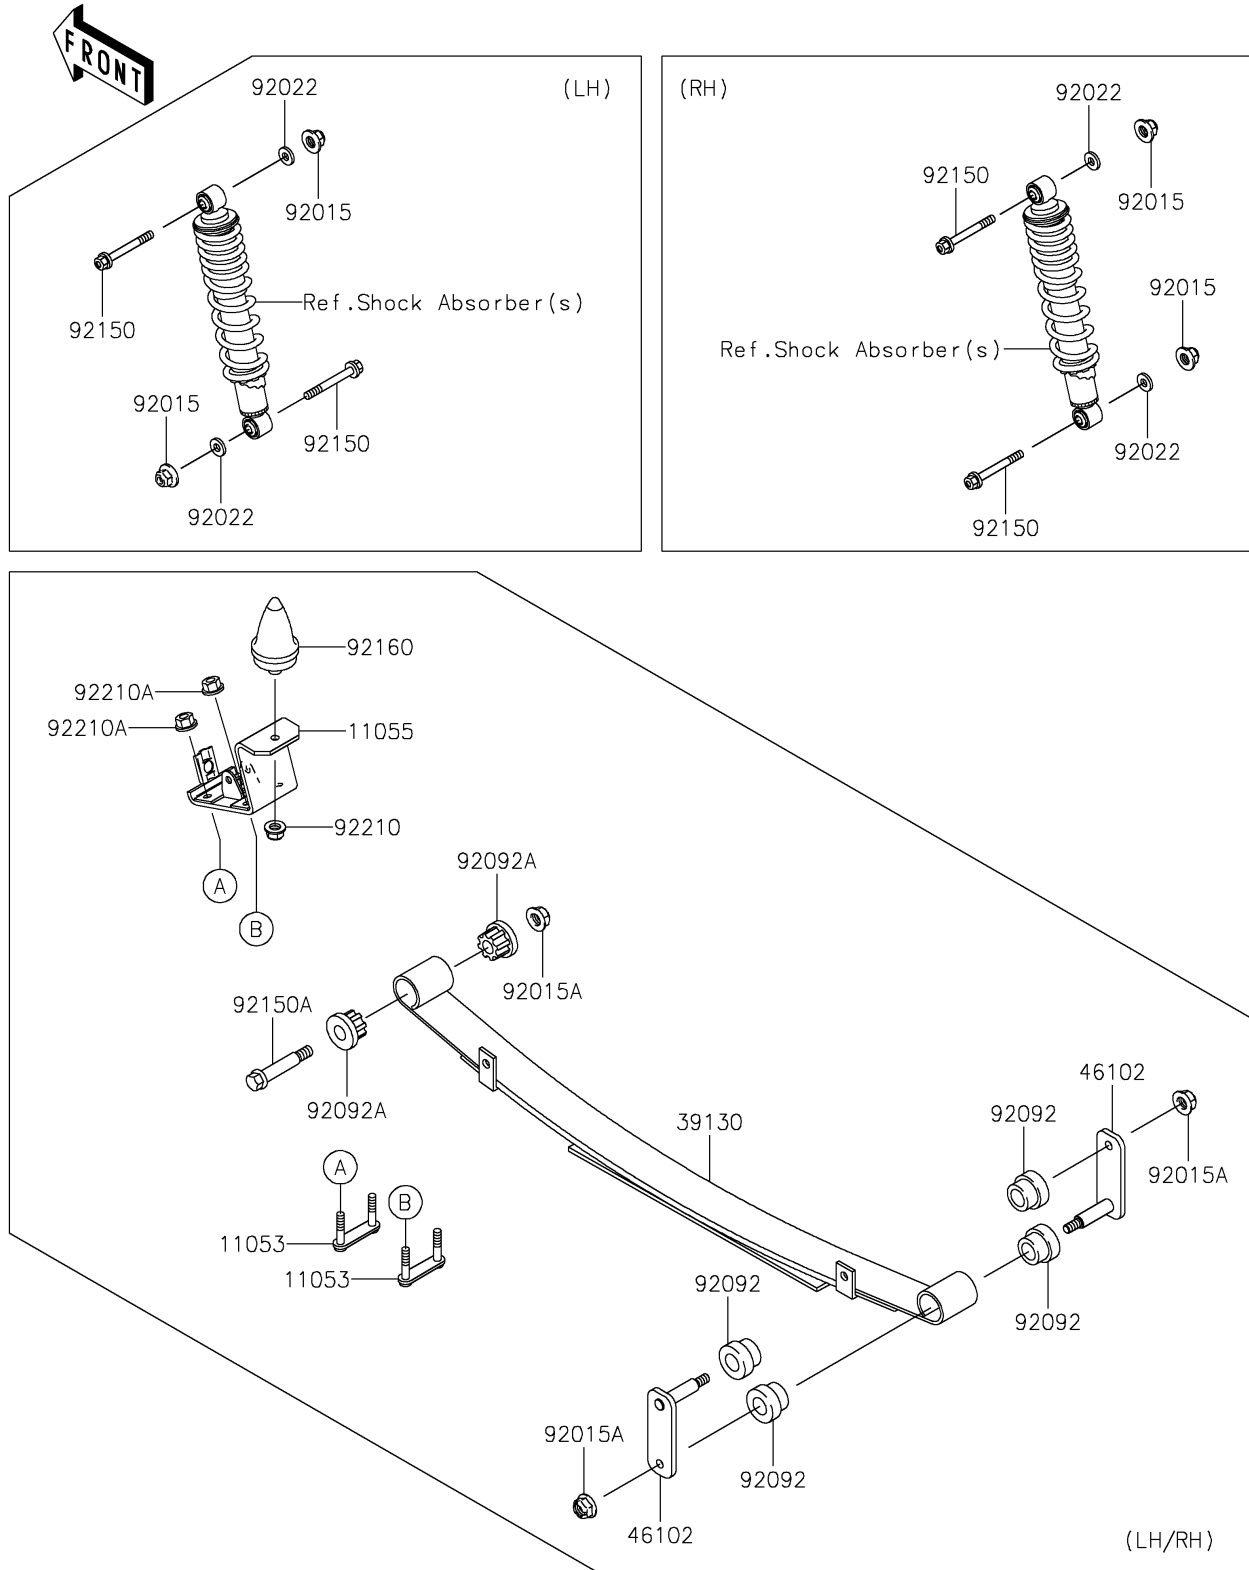

2019 MULE™ 4010 Trans4x4® CAMO PARTS DIAGRAM

Rear Suspension

F2153

2019 MULE™ 4010 Trans4x4® CAMO PARTS LIST

Rear Suspension

ITEM NAME	PART NUMBER	QUANTITY
BRACKET,LEAF SPRING (Ref # 11053)	11053-7564	1
BRACKET,LEAF SPRING (Ref # 11055)	11055-7504	1
SPRING-LEAF (Ref # 39130)	39130-1066	1
ROD,LEAF SPRING,RR (Ref # 46102)	46102-1338	1
NUT,LOCK,10MM (Ref # 92015)	92015-1597	1
NUT,12MM (Ref # 92015A)	92015-1706	1
WASHER,11.5X20.5X1.6 (Ref # 92022)	92022-1768	1
BUSHING-RUBBER (Ref # 92092)	92092-1083	1
BUSHING-RUBBER (Ref # 92092A)	92092-1084	1
BOLT,FLANGED,10X57 (Ref # 92150)	92150-1227	1
BOLT,12MM (Ref # 92150A)	92150-1284	1
DAMPER,BUMP STOPPER (Ref # 92160)	92160-1136	1
NUT,LOCK,FLANGED,10MM (Ref # 92210)	92210-0276	1
NUT,LOCK,10MM (Ref # 92210A)	92210-1204	1