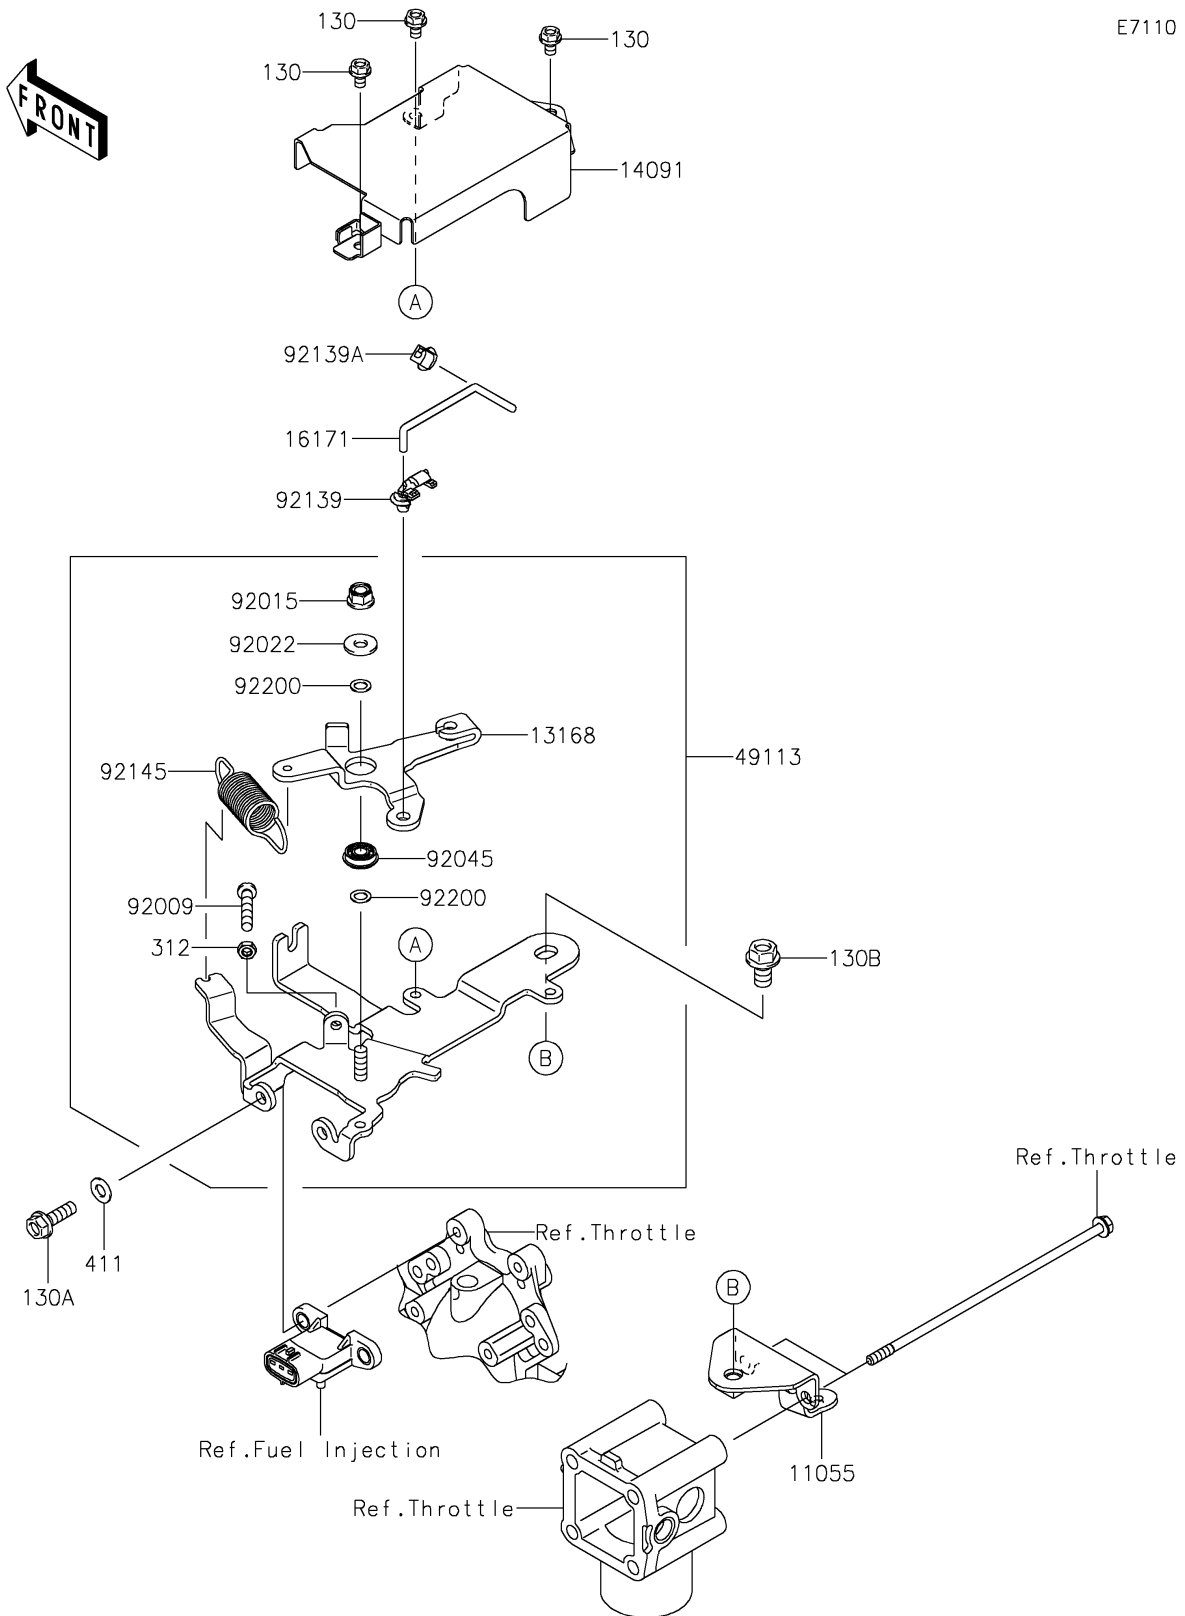

2019 MULE™ 4010 Trans4x4® CAMO PARTS DIAGRAM

Control

E7110

2019 MULE™ 4010 Trans4x4® CAMO PARTS LIST

Control

ITEM NAME	PART NUMBER	QUANTITY
BRACKET (Ref # 11055)	11055-2020	1
BOLT-FLANGED,5X8 (Ref # 130)	130BA0508	1
BOLT-FLANGED,6X20 (Ref # 130A)	130BA0620	1
BOLT-FLANGED,8X14 (Ref # 130B)	130BA0814	1
LEVER (Ref # 13168)	13168-2509	1
COVER,CONTROL PANEL (Ref # 14091)	14091-1757	1
LINK (Ref # 16171)	16171-2105	1
NUT-HEX,5MM (Ref # 312)	312AA0500	1
WASHER-PLAIN,6MM (Ref # 411)	411AB0600	1
PANEL-COMP-CONTROL (Ref # 49113)	49113-2211	1
SCREW,5X30 (Ref # 92009)	92009-2381	1
NUT,LOCK,FLANGED,6MM (Ref # 92015)	92015-1339	1
WASHER (Ref # 92022)	92022-2247	1
BEARING-BALL,696ZZ1NR MC3 (Ref # 92045)	92045-2223	1
BUSHING,CONT-PANEL (Ref # 92139)	92139-2060	1
BUSHING,THROTTLE-BODY (Ref # 92139A)	92139-2061	1
SPRING (Ref # 92145)	92145-2186	1
WASHER,6.2X10X0.5 (Ref # 92200)	92200-2083	1