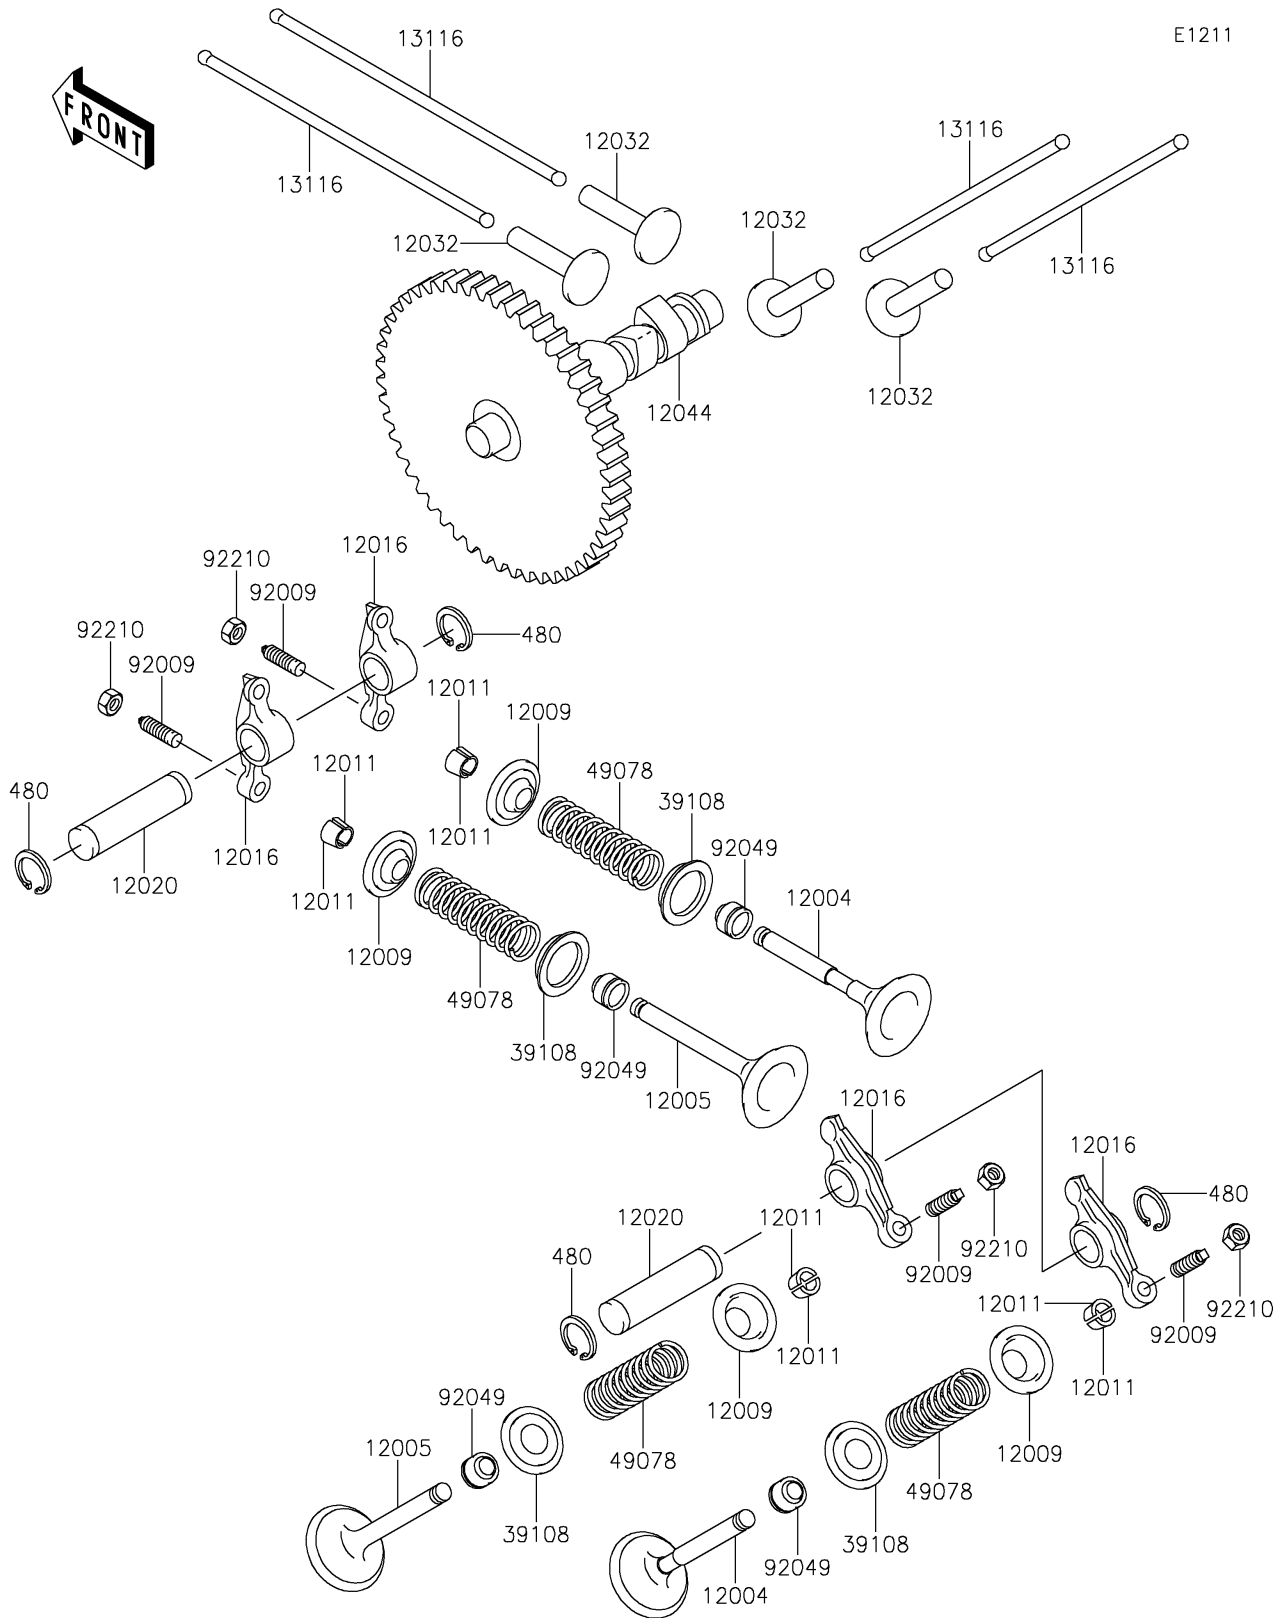

2019 MULE™ 4010 Trans4x4® CAMO PARTS DIAGRAM

Valve(s)/Camshaft(s)

2019 MULE™ 4010 Trans4x4® CAMO PARTS LIST

Valve(s)/Camshaft(s)

ITEM NAME	PART NUMBER	QUANTITY
VALVE-INTAKE (Ref # 12004)	12004-2115	1
VALVE-EXHAUST (Ref # 12005)	12005-2093	1
RETAINER-VALVE SPRING (Ref # 12009)	12009-2067	1
COLLET (Ref # 12011)	12011-2056	1
ARM-ROCKER (Ref # 12016)	12016-2056	1
SHAFT-ROCKER (Ref # 12020)	12020-2059	1
TAPPET (Ref # 12032)	12032-2064	1
CAMSHAFT-VALVE (Ref # 12044)	12044-0956	1
ROD-PUSH (Ref # 13116)	13116-2057	1
RETAINER-SPRING (Ref # 39108)	39108-2057	1
CIRCLIP-TYPE-C,12MM (Ref # 480)	480J1200	1
SPRING-ENGINE VALVE (Ref # 49078)	49078-2082	1
SCREW,VALVE ADJUST (Ref # 92009)	92009-1109	1
SEAL-OIL (Ref # 92049)	92049-2109	1
NUT,VALVE ADJUST LOCK (Ref # 92210)	92210-1491	1