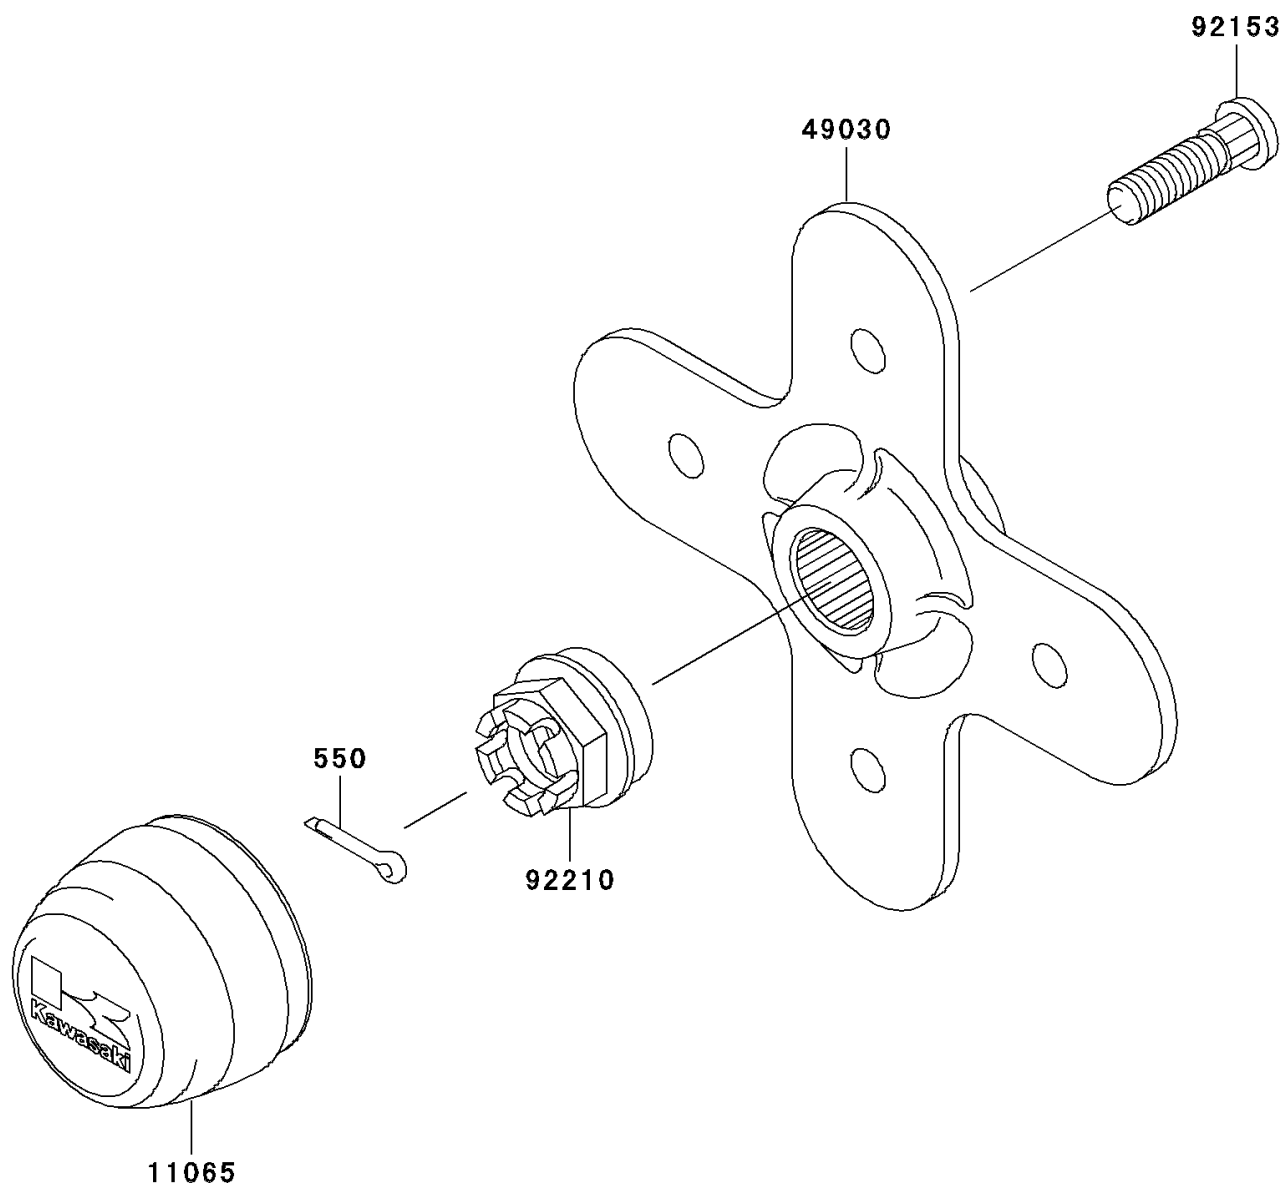

## 2006 Brute Force® 750 4x4i NRA Outdoors™ PARTS DIAGRAM

Rear Hub

F2240

## 2006 Brute Force® 750 4x4i NRA Outdoors™ PARTS LIST

Rear Hub

ITEM NAME	PART NUMBER	QUANTITY
PIN-COTTER,4.0X25 (Ref # 550)	550D4025	1
CAP,WHEEL (Ref # 11065)	11065-0108	1
HUB,RR (Ref # 49030)	49030-0009	1
BOLT,10X36.5 (Ref # 92153)	92153-0890	1
NUT,CASTLE,20MM (Ref # 92210)	92210-1381	1