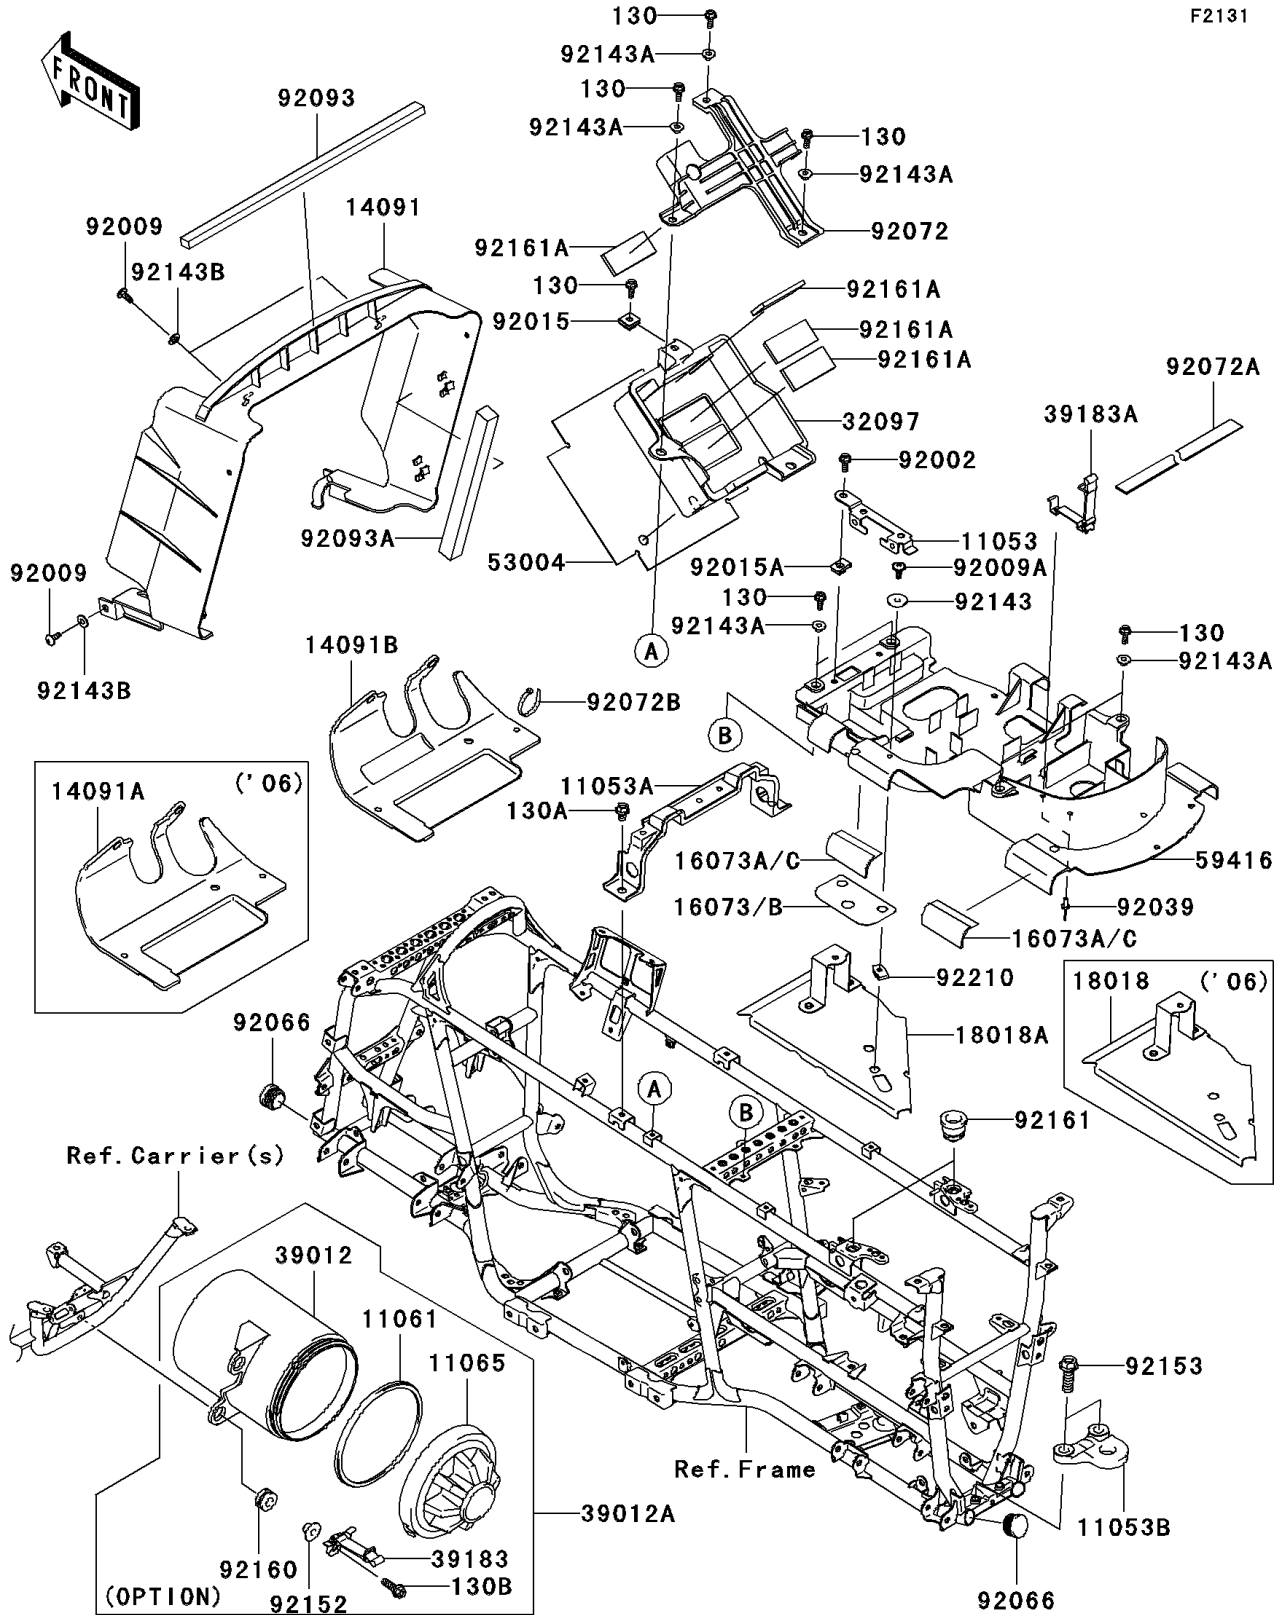

2006 Brute Force® 750 4x4i NRA Outdoors™ PARTS DIAGRAM

Frame Fittings

F2131

2006 Brute Force® 750 4x4i NRA Outdoors™ PARTS LIST

Frame Fittings

ITEM NAME	PART NUMBER	QUANTITY
BRACKET,FUSE ASSY (Ref # 11053)	11053-0937	1
BRACKET,SEAT&BATTERY BAND (Ref # 11053A)	11053-0969	1
BRACKET,TRAILER HITCH (Ref # 11053B)	11053-1638	1
GASKET,TOOL CASE (Ref # 11061)	11061-0072	1
CAP,TOOL CASE (Ref # 11065)	11065-0088	1
COVER,RADIATOR (Ref # 14091)	14091-0338	1
COVER,AIR CLEANER (Ref # 14091A)	14091-0504	1
INSULATOR,ELECTRIC CASE (Ref # 16073)	16073-0018	1
INSULATOR,ELECTRIC CASE (Ref # 16073A)	16073-0027	1
PLATE-HEAT GUARD (Ref # 18018)	18018-0003	1
CASE-BATTERY (Ref # 32097)	32097-0009	1
CASE-STORAGE (Ref # 39012)	39012-0005	1
CASE-STORAGE,ASSY (Ref # 39012A)	39012-5013	1
BAND-ASSY,TOOL BAG (Ref # 39183)	39183-0003	1
BAND-ASSY,TOOL BAG (Ref # 39183A)	39183-1065	1
MAT,BATTERY CASE (Ref # 53004)	53004-0002	1
CASE-ELECTRIC (Ref # 59416)	59416-0004	1
BOLT,6X16 (Ref # 92002)	92002-1571	1
SCREW,TAPPING,6X16 (Ref # 92009)	92009-1166	1
SCREW,6X16 (Ref # 92009A)	92009-1621	1
NUT,6MM (Ref # 92015)	92015-1094	1
NUT,6MM (Ref # 92015A)	92015-1602	1
RIVET,4.8MM (Ref # 92039)	92039-3719	1
PLUG (Ref # 92066)	92066-0036	1
BAND,BATTERY (Ref # 92072)	92072-0033	1
BAND,MAGIC TAPE (Ref # 92072A)	92072-0040	1
BAND,L=188 (Ref # 92072B)	92072-1239	1
SEAL,L=408 (Ref # 92093)	92093-0024	1
SEAL,L=250 (Ref # 92093A)	92093-0028	1

2006 Brute Force® 750 4x4i NRA Outdoors™ PARTS LIST

Frame Fittings

ITEM NAME	PART NUMBER	QUANTITY
BOLT-FLANGED,6X16 (Ref # 130)	130J0616	1
BOLT-FLANGED,8X12 (Ref # 130A)	130J0812	1
BOLT-FLANGED,8X25 (Ref # 130B)	130J0825	1
COLLAR,L=6.5 (Ref # 92143)	92143-1025	1
COLLAR (Ref # 92143A)	92143-1057	1
COLLAR (Ref # 92143B)	92143-1087	1
COLLAR (Ref # 92152)	92152-0155	1
BOLT,FLANGED,12X35 (Ref # 92153)	92153-0847	1
DAMPER (Ref # 92160)	92160-1151	1
DAMPER (Ref # 92161)	92161-0048	1
DAMPER (Ref # 92161A)	92161-1127	1
NUT (Ref # 92210)	92210-1331	1