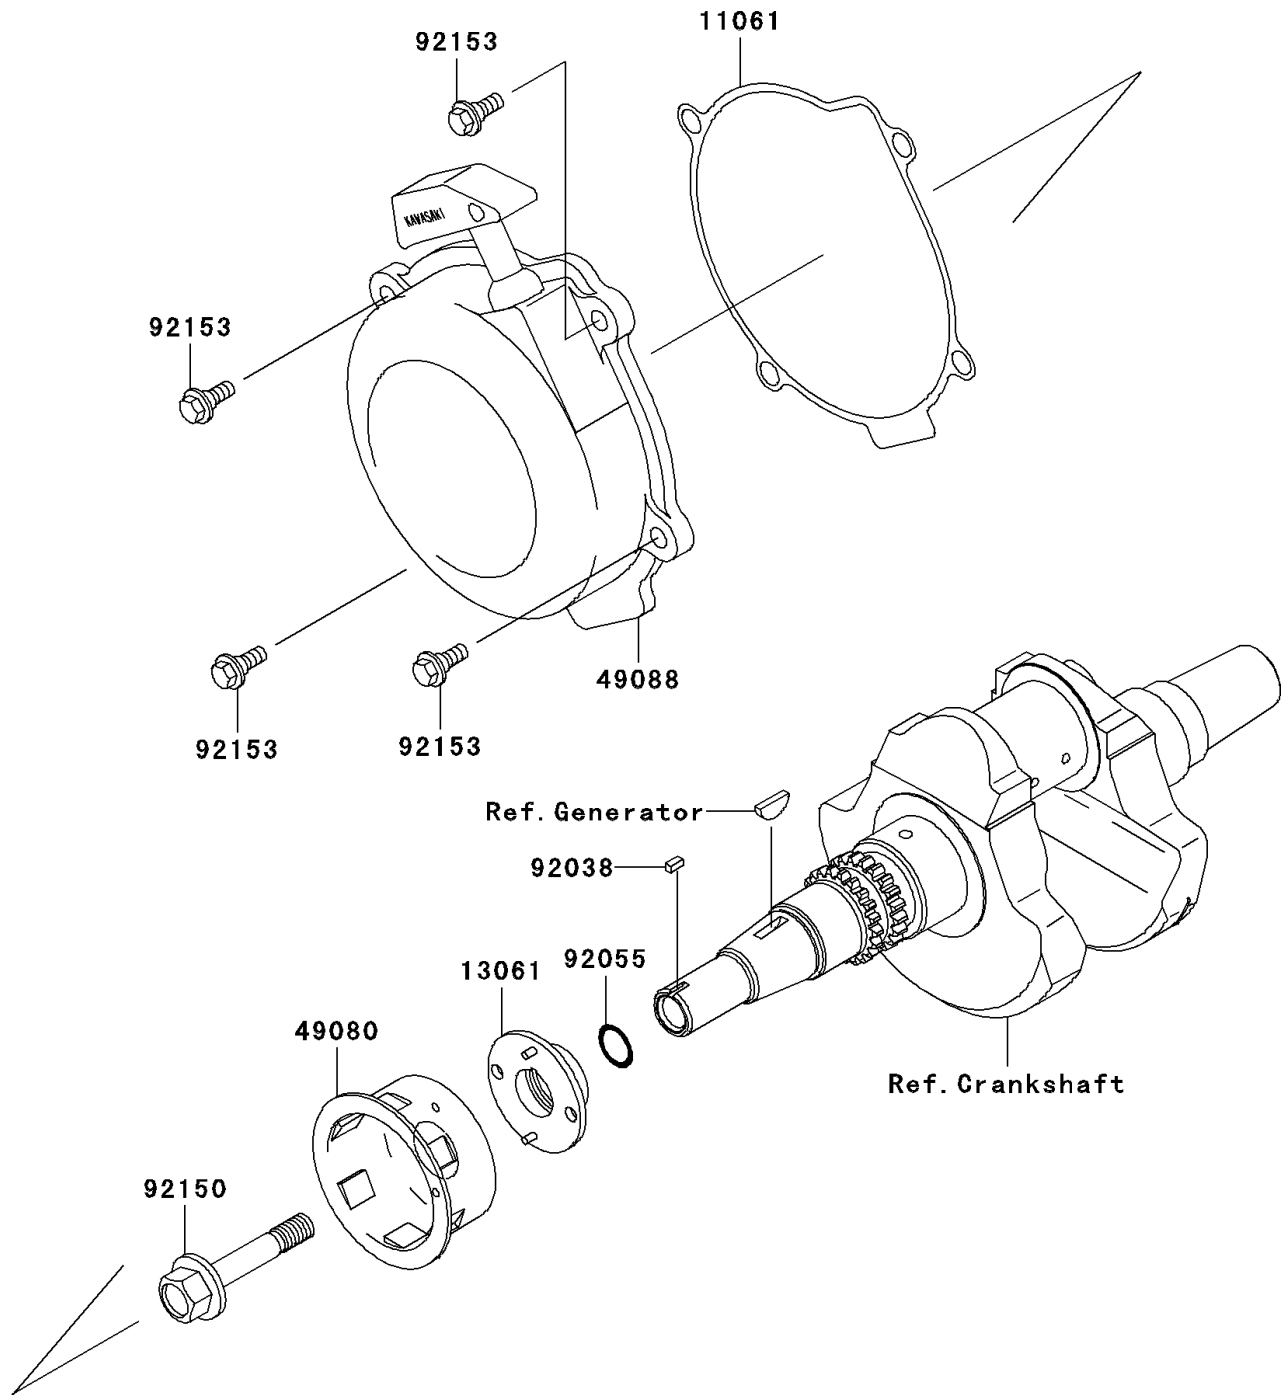

2006 Brute Force® 750 4x4i NRA Outdoors™ PARTS DIAGRAM

Recoil Starter

E3040

2006 Brute Force® 750 4x4i NRA Outdoors™ PARTS LIST

Recoil Starter

ITEM NAME	PART NUMBER	QUANTITY
GASKET,RECOIL STARTER (Ref # 11061)	11061-1153	1
BOSS (Ref # 13061)	13061-1873	1
PULLEY-STARTING (Ref # 49080)	49080-1061	1
STARTER-RECOIL (Ref # 49088)	49088-1058	1
KEY,SUNK (Ref # 92038)	92038-1051	1
RING-O,19.8X2.2 (Ref # 92055)	92055-1215	1
BOLT,12X65 (Ref # 92150)	92150-1987	1
BOLT,FLANGED,6X16 (Ref # 92153)	92153-7007	1