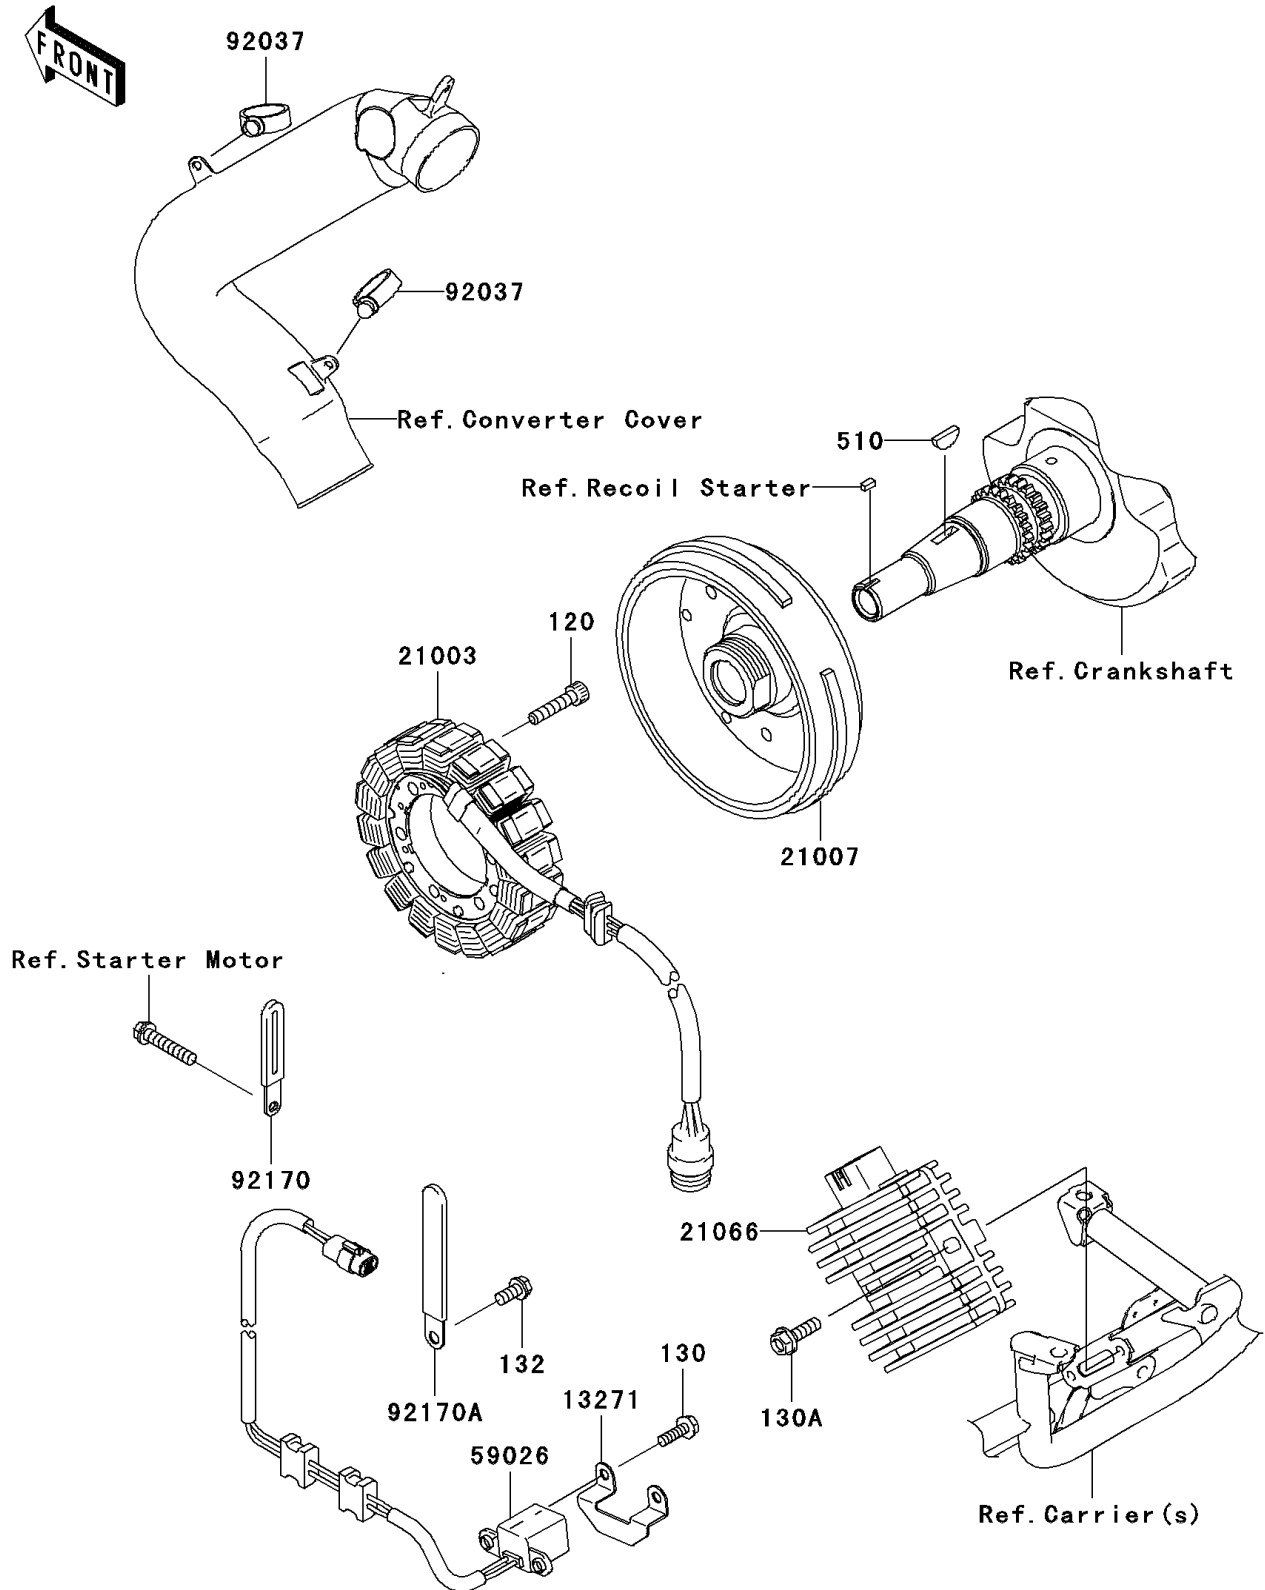

2006 Brute Force® 750 4x4i NRA Outdoors™ PARTS DIAGRAM

Generator

E1810

2006 Brute Force® 750 4x4i NRA Outdoors™ PARTS LIST

Generator

ITEM NAME	PART NUMBER	QUANTITY
BOLT-SOCKET,6X28 (Ref # 120)	120P0628	1
BOLT-FLANGED,5X16 (Ref # 130)	130G0516	1
BOLT-FLANGED,6X20 (Ref # 130A)	130J0620	1
BOLT-FLANGED-SMALL,6X12 (Ref # 132)	132Y0612	1
KEY-WOODRUFF (Ref # 510)	510A4200	1
PLATE (Ref # 13271)	13271-1369	1
STATOR (Ref # 21003)	21003-0012	1
ROTOR (Ref # 21007)	21007-0013	1
REGULATOR-VOLTAGE (Ref # 21066)	21066-1127	1
COIL-PULSING (Ref # 59026)	59026-0005	1
CLAMP,HOSE (Ref # 92037)	92037-1827	1
CLAMP (Ref # 92170)	92170-1514	1
CLAMP (Ref # 92170A)	92170-1925	1