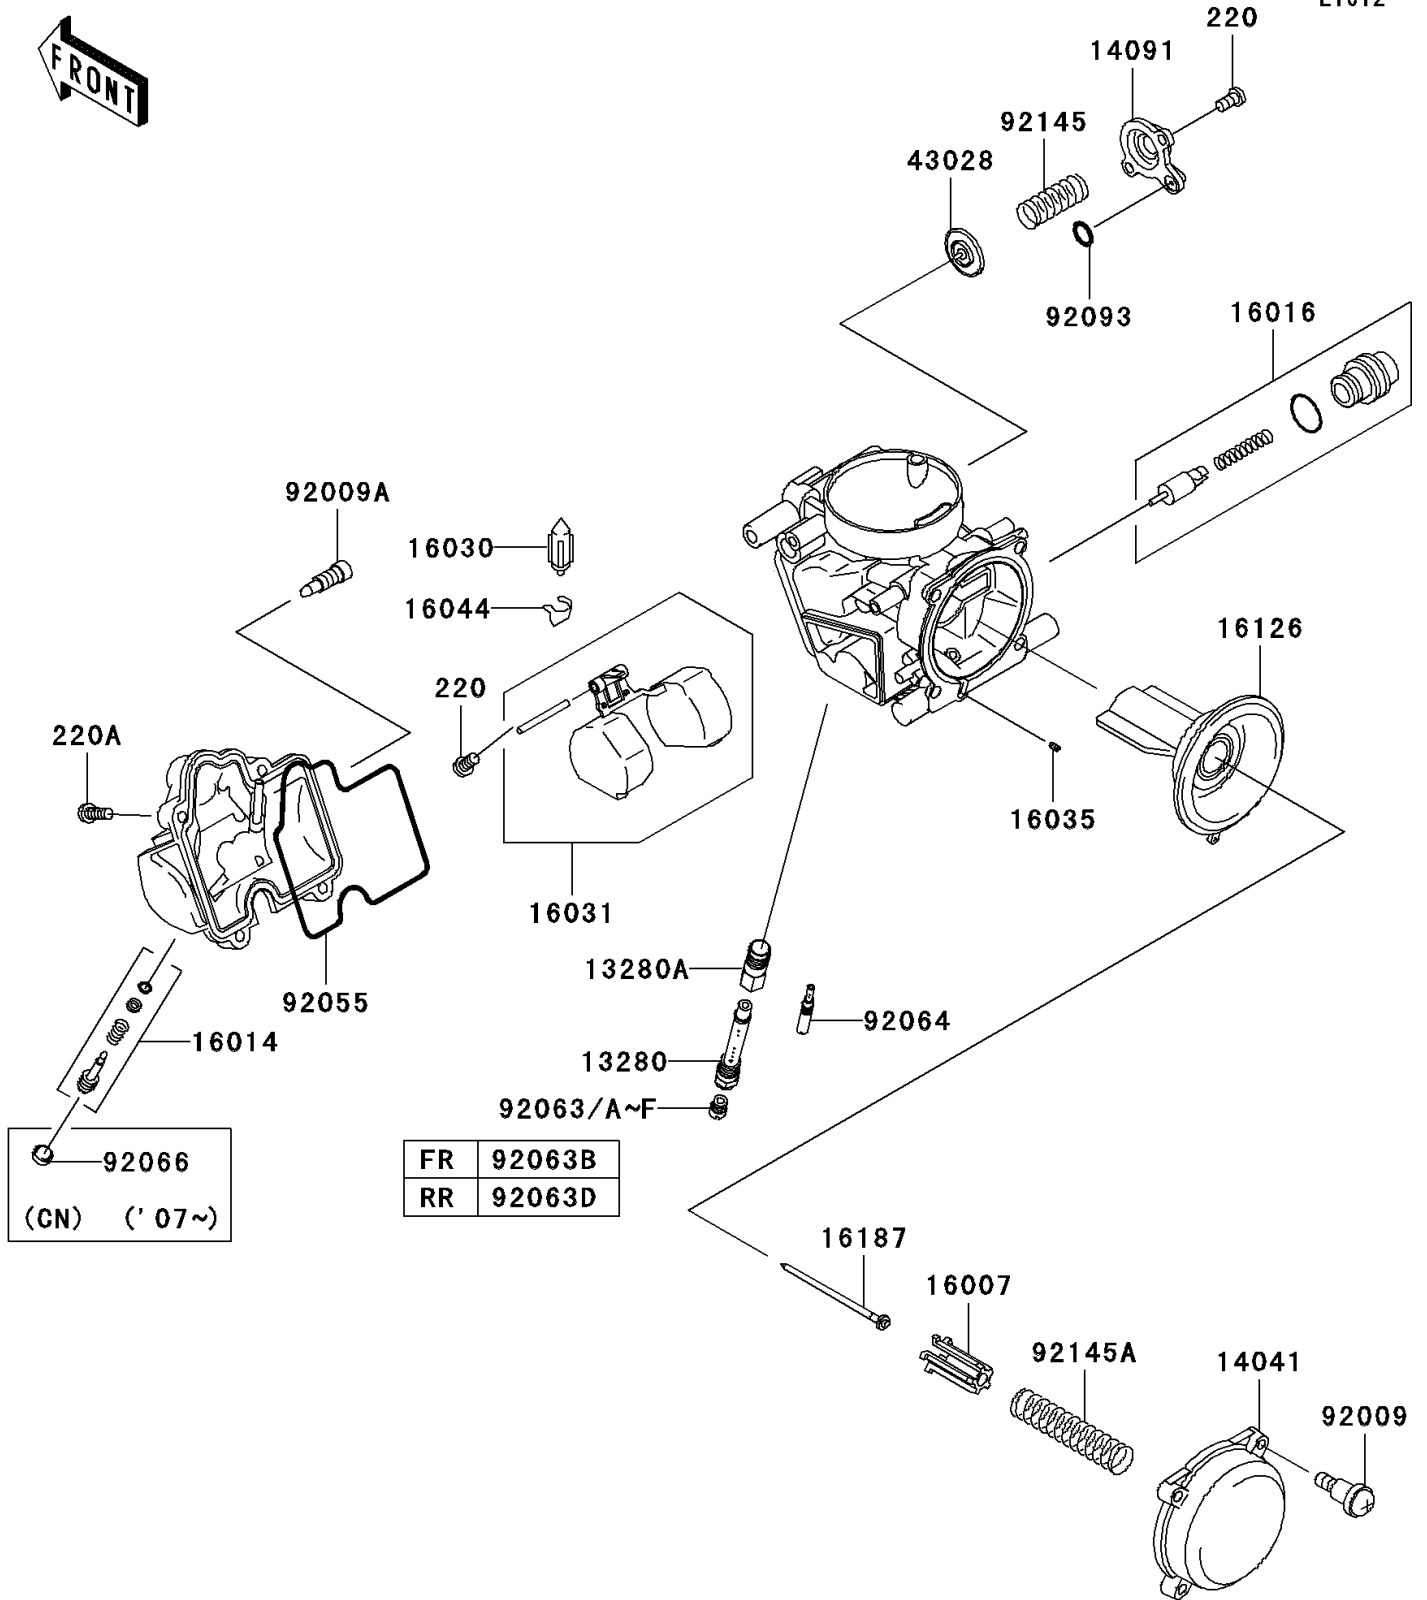

## 2006 Brute Force® 750 4x4i NRA Outdoors™ PARTS DIAGRAM

Carburetor Parts

E1612

FR	92063B
RR	92063D

## 2006 Brute Force® 750 4x4i NRA Outdoors™ PARTS LIST

### Carburetor Parts

ITEM NAME	PART NUMBER	QUANTITY
SCREW-PAN-CROS,4X8 (Ref # 220)	220D0408	1
SCREW-PAN-CROS,4X14 (Ref # 220A)	220D0414	1
HOLDER (Ref # 13280)	13280-0115	1
HOLDER,JET (Ref # 13280A)	13280-1096	1
CAP-CHAMBER,MIXING (Ref # 14041)	14041-1091	1
COVER,AIR CUT VALVE (Ref # 14091)	14091-1246	1
SEAT-SPRING,VALVE (Ref # 16007)	16007-1117	1
SCREW-PILOT AIR (Ref # 16014)	16014-0009	1
PLUNGER (Ref # 16016)	16016-1117	1
VALVE-FLOAT (Ref # 16030)	16030-1007	1
FLOAT (Ref # 16031)	16031-1097	1
JET-AIR,LEAK (Ref # 16035)	16035-1055	1
CLAMP,FLOAT VALVE (Ref # 16044)	16044-007	1
VALVE (Ref # 16126)	16126-0015	1
NEEDLE-JET,NFKL (Ref # 16187)	16187-0156	1
DIAPHRAGM,AIR CUT VALVE (Ref # 43028)	43028-1085	1
SCREW,4X4.4 (Ref # 92009)	92009-1549	1
SCREW,DRAIN,6X0.75 (Ref # 92009A)	92009-1551	1
RING-O,FLOAT CHAMBER (Ref # 92055)	92055-1589	1
JET-MAIN,#148 (Ref # 92063)	92063-1324	1
JET-MAIN,#150 (Ref # 92063A)	92063-1330	1
JET-MAIN,#152 (Ref # 92063B)	92063-1331	1
JET-MAIN,#155 (Ref # 92063C)	92063-1332	1
JET-MAIN,#158 (Ref # 92063D)	92063-1344	1
JET-MAIN,#160 (Ref # 92063E)	92063-1345	1
JET-MAIN,#162 (Ref # 92063F)	92063-1346	1
JET-PILOT,#38 (Ref # 92064)	92064-0011	1
SEAL,"U"RING (Ref # 92093)	92093-1046	1
SPRING,AIR CUT VALVE (Ref # 92145)	92145-0097	1

## 2006 Brute Force® 750 4x4i NRA Outdoors™ PARTS LIST

Carburetor Parts

ITEM NAME	PART NUMBER	QUANTITY
SPRING (Ref # 92145A)	92145-0267	1