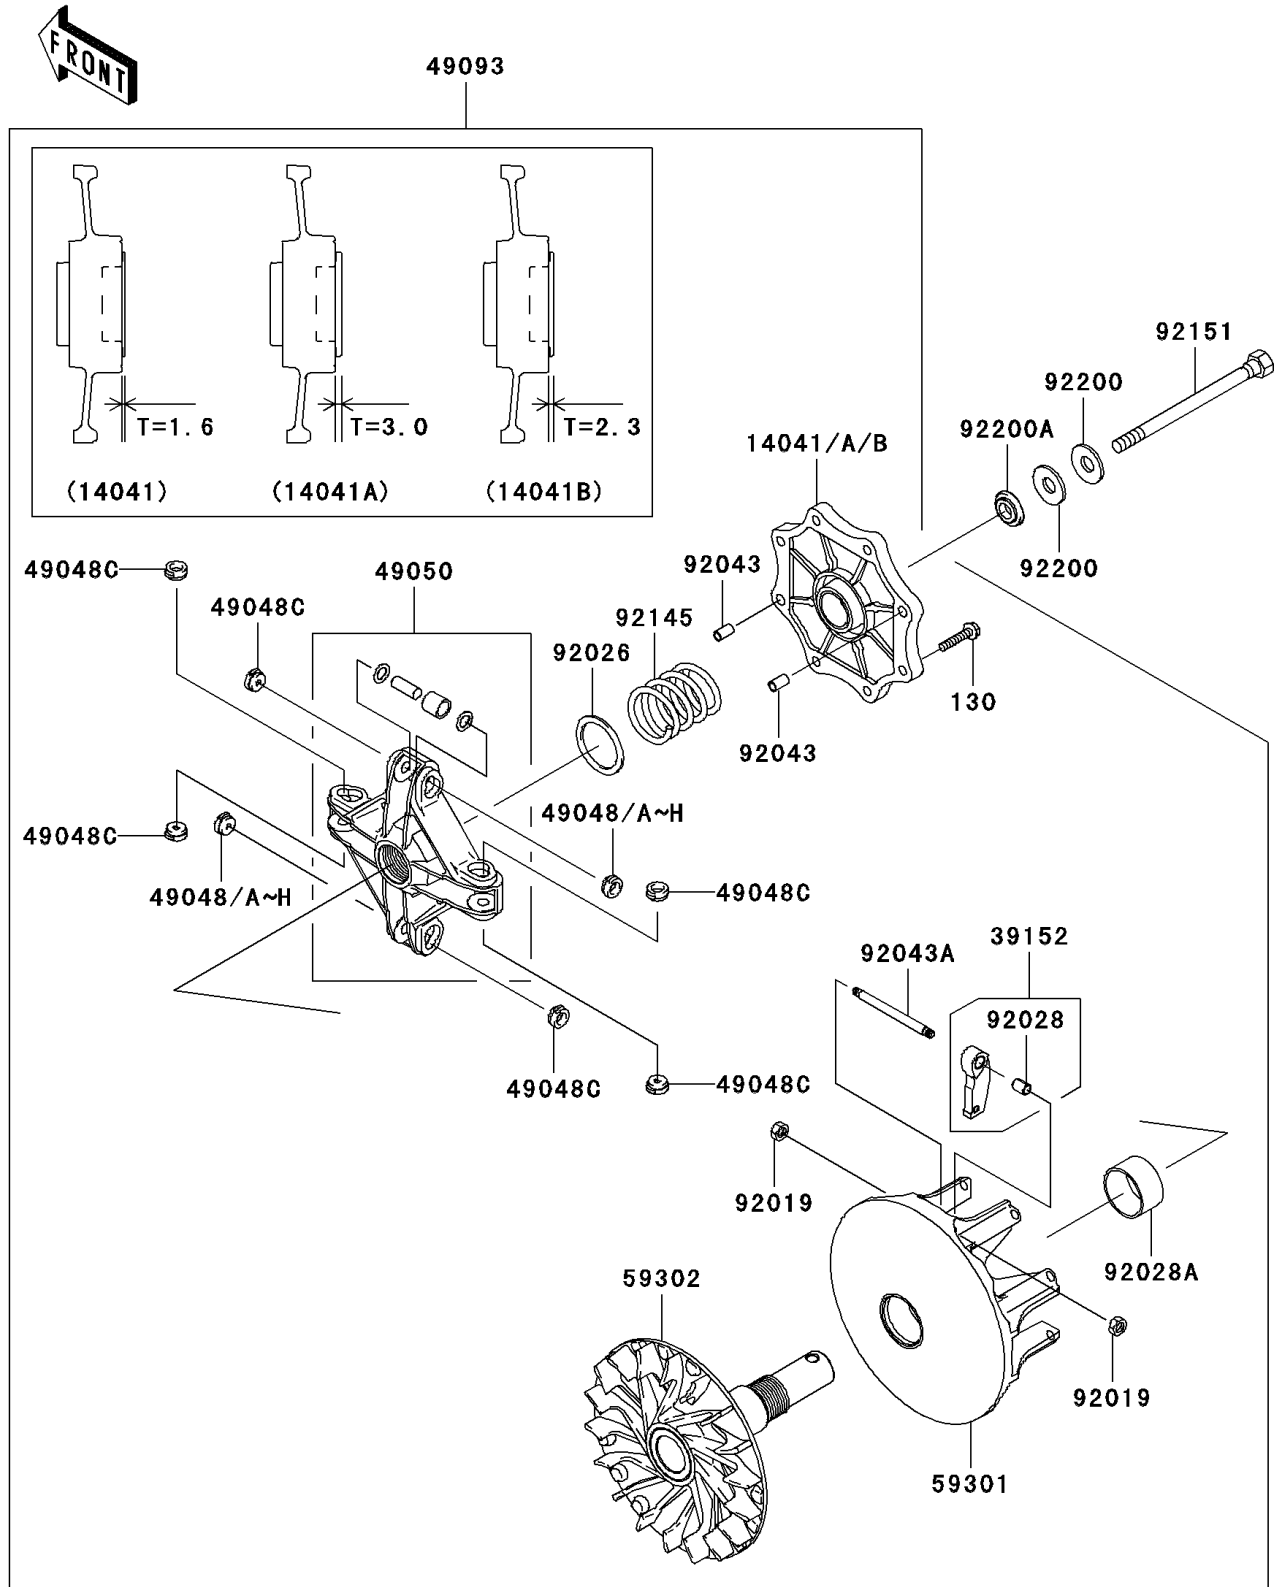

## 2006 Brute Force® 750 4x4i NRA Outdoors™ PARTS DIAGRAM

Drive Converter

E1391

## 2006 Brute Force® 750 4x4i NRA Outdoors™ PARTS LIST

Drive Converter

ITEM NAME	PART NUMBER	QUANTITY
BOLT-FLANGED,6X30 (Ref # 130)	130T0630	1
COVER-COMP,RED (Ref # 14041)	14041-1159	1
COVER-COMP,BLUE (Ref # 14041A)	14041-1160	1
COVER-COMP,STD (Ref # 14041B)	14041-1161	1
WEIGHT-RAMP (Ref # 39152)	39152-1081	1
SHOE,T=7.2 (Ref # 49048)	49048-1087	1
SHOE,T=7.3 (Ref # 49048A)	49048-1088	1
SHOE,T=7.4 (Ref # 49048B)	49048-1089	1
SHOE,T=7.5 (Ref # 49048C)	49048-1090	1
SHOE,T=7.6 (Ref # 49048D)	49048-1091	1
SHOE,T=7.7 (Ref # 49048E)	49048-1092	1
SHOE,T=7.8 (Ref # 49048F)	49048-1093	1
SHOE,T=7.9 (Ref # 49048G)	49048-1094	1
SHOE,T=8.0 (Ref # 49048H)	49048-1095	1
SPIDER (Ref # 49050)	49050-1081	1
CONVERTER-ASSY-DRIVE (Ref # 49093)	49093-0014	1
SHEAVE-MOVABLE (Ref # 59301)	59301-1070	1
SHEAVE-COMP (Ref # 59302)	59302-0003	1
NUT,LOCK,6MM (Ref # 92019)	92019-008	1
SPACER,39X49.5X1.0 (Ref # 92026)	92026-1603	1
BUSHING (Ref # 92028)	92028-1973	1
BUSHING (Ref # 92028A)	92028-1975	1
PIN,6.2X8X14 (Ref # 92043)	92043-1263	1
PIN (Ref # 92043A)	92043-1688	1
SPRING (Ref # 92145)	92145-1465	1
BOLT,12X165 (Ref # 92151)	92151-1393	1
WASHER,SPRING (Ref # 92200)	92200-1504	1
WASHER (Ref # 92200A)	92200-1634	1