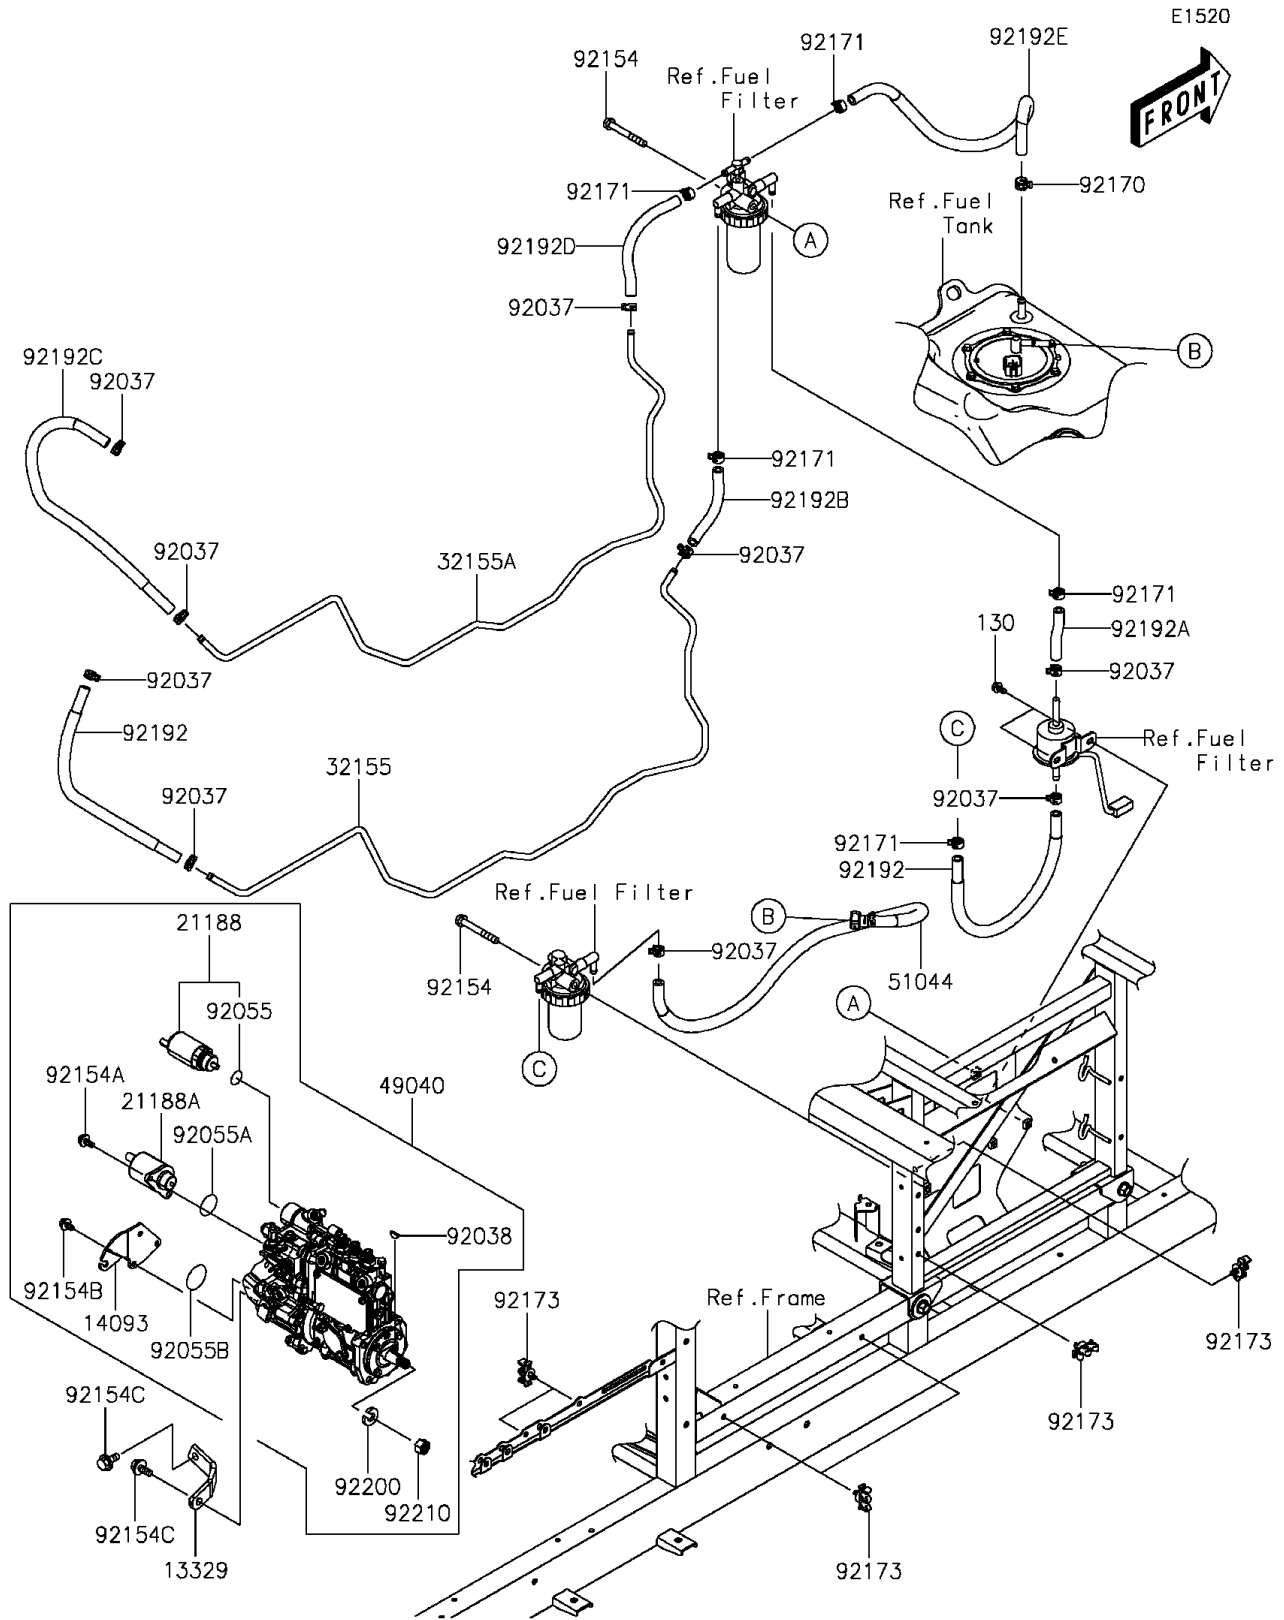

2016 MULE PRO-DX™ EPS LE PARTS DIAGRAM

Fuel Pump

2016 MULE PRO-DX™ EPS LE PARTS LIST

Fuel Pump

ITEM NAME	PART NUMBER	QUANTITY
BOLT-FLANGED,6X12 (Ref # 130)	130BA0612	1
SUPPORT (Ref # 13329)	13329-0001	1
COVER,GOVERNOR CASE (Ref # 14093)	14093-0448	1
SOLENOID,POWER CONTROL (Ref # 21188)	21188-0012	1
SOLENOID,STOP (Ref # 21188A)	21188-0013	1
PIPE,FEED (Ref # 32155)	32155-2047	1
PIPE,RETURN (Ref # 32155A)	32155-2048	1
PUMP-FUEL,INJECTION (Ref # 49040)	49040-0751	1
TUBE-ASSY (Ref # 51044)	51044-0785	1
CLAMP,HOSE CLIP (Ref # 92037)	92037-1181	1
KEY,WOODRUFF (Ref # 92038)	92038-0008	1
RING-O (Ref # 92055)	92055-0859	1
RING-O (Ref # 92055A)	92055-0860	1
RING-O (Ref # 92055B)	92055-0861	1
BOLT,FLANGED,8X63 (Ref # 92154)	92154-1940	1
BOLT,FLANGED,6X14 (Ref # 92154A)	92154-1997	1
BOLT,FLANGED,6X10 (Ref # 92154B)	92154-2068	1
BOLT,FLANGED,8X16 (Ref # 92154C)	92154-2071	1
CLAMP (Ref # 92170)	92170-1938	1
CLAMP (Ref # 92171)	92171-0515	1
CLAMP (Ref # 92173)	92173-1467	1
TUBE,7.5X13.5X390 (Ref # 92192)	92192-1476	1
TUBE,PUMP-FILTER (Ref # 92192A)	92192-1477	1
TUBE,FILER-ENGINE(FILTER SIDE) (Ref # 92192B)	92192-1478	1
TUBE,ENGINE-FILER(ENGINE SIDE) (Ref # 92192C)	92192-1479	1
TUBE,ENGINE-FILER(FILTER SIDE) (Ref # 92192D)	92192-1480	1
TUBE,FILTER-TANK (Ref # 92192E)	92192-1481	1
WASHER,SPRING (Ref # 92200)	92200-1810	1
NUT,12MM (Ref # 92210)	92210-1486	1