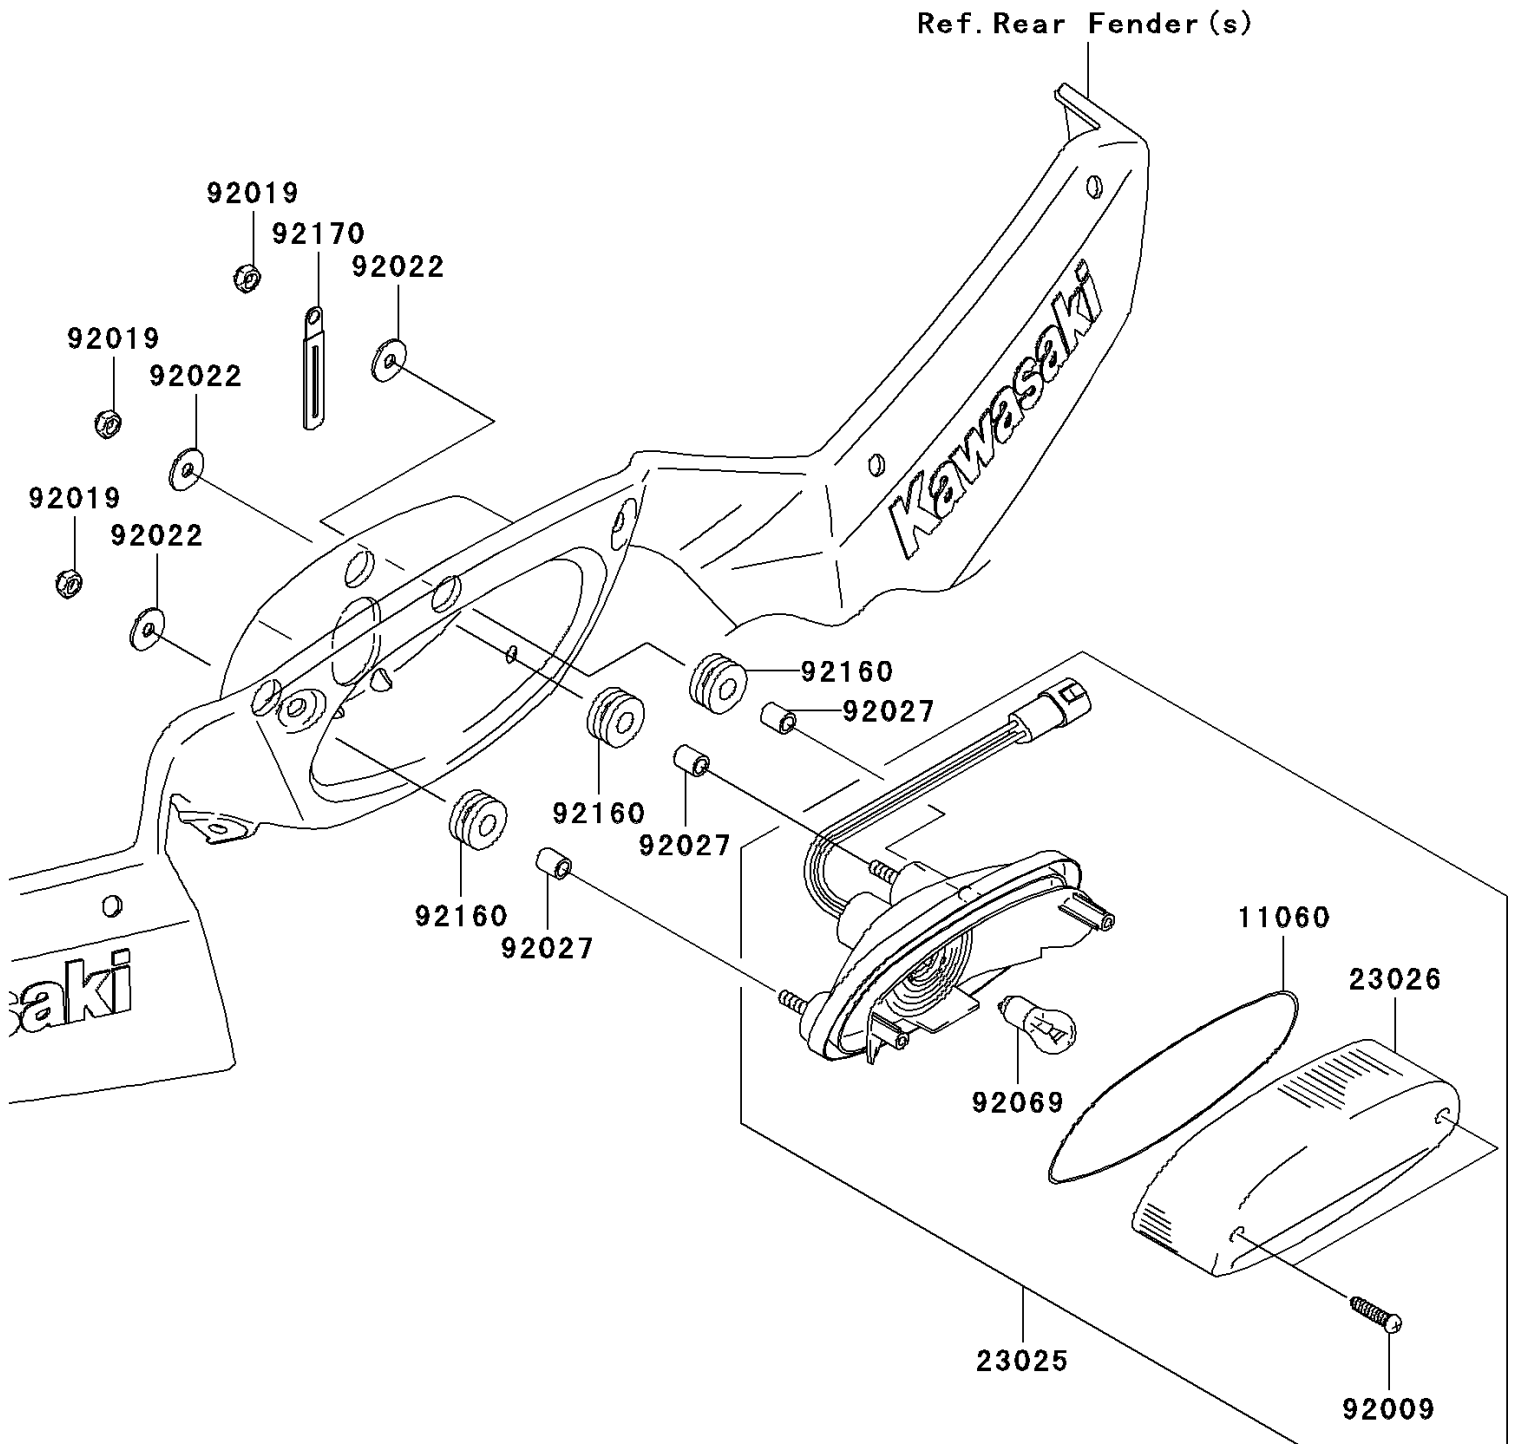

2005 Brute Force® 750 4x4i Realtree Hardwoods Green® HD™ PARTS DIAGRAM

Taillight(s)

F2720

2005 Brute Force® 750 4x4i Realtree Hardwoods Green® HD™ PARTS LIST

Taillight(s)

ITEM NAME	PART NUMBER	QUANTITY
GASKET, TAIL LAMP LENS (Ref # 11060)	11060-1174	1
LAMP-TAIL (Ref # 23025)	23025-0011	1
LENS, TAIL LAMP (Ref # 23026)	23026-1183	1
SCREW, TAPPING, 4X20 (Ref # 92009)	92009-1378	1
NUT, LOCK, 6MM (Ref # 92019)	92019-008	1
WASHER, 6.5X20X1.6 (Ref # 92022)	92022-1557	1
COLLAR, 6.8X10X12 (Ref # 92027)	92027-162	1
BULB, 12V 21/5W (Ref # 92069)	92069-063	1
DAMPER (Ref # 92160)	92160-1162	1
CLAMP (Ref # 92170)	92170-1514	1