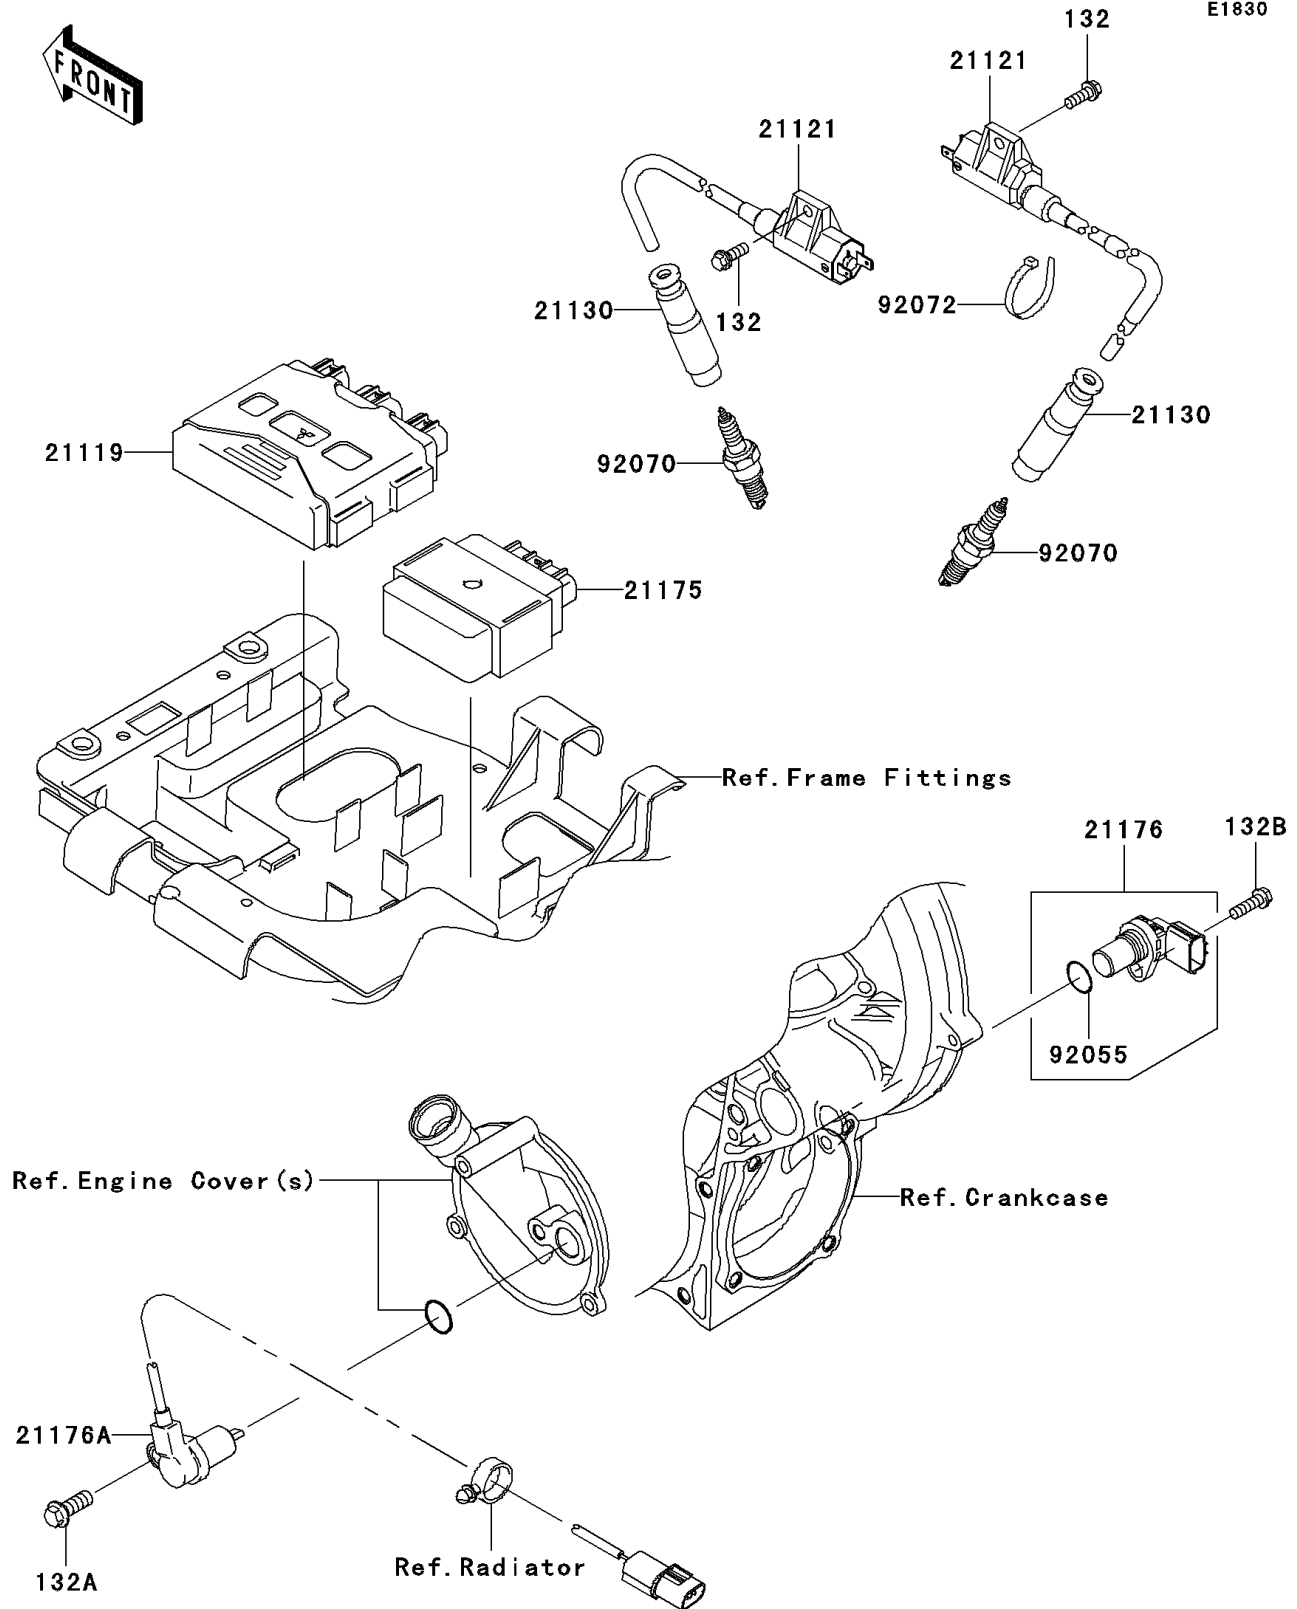

2005 Brute Force® 750 4x4i Realtree Hardwoods Green® HD™ PARTS DIAGRAM

Ignition System

E1830

2005 Brute Force® 750 4x4i Realtree Hardwoods Green® HD™ PARTS LIST

Ignition System

ITEM NAME	PART NUMBER	QUANTITY
BOLT-FLANGED-SMALL,6X16 (Ref # 132)	132H0616	1
BOLT-FLANGED-SMALL,8X22 (Ref # 132A)	132H0822	1
BOLT-FLANGED-SMALL,6X20 (Ref # 132B)	132Y0620	1
IGNITER (Ref # 21119)	21119-0025	1
COIL-IGNITION (Ref # 21121)	21121-0018	1
CAP-SPARK PLUG (Ref # 21130)	21130-1071	1
CONTROL UNIT-ELECTRONIC (Ref # 21175)	21175-0086	1
SENSOR,SPEED (Ref # 21176)	21176-1104	1
SENSOR,REVERSE (Ref # 21176A)	21176-1109	1
RING-O (Ref # 92055)	92055-1718	1
PLUG-SPARK,CR7E(NGK) (Ref # 92070)	92070-1209	1
BAND,L=188 (Ref # 92072)	92072-1239	1