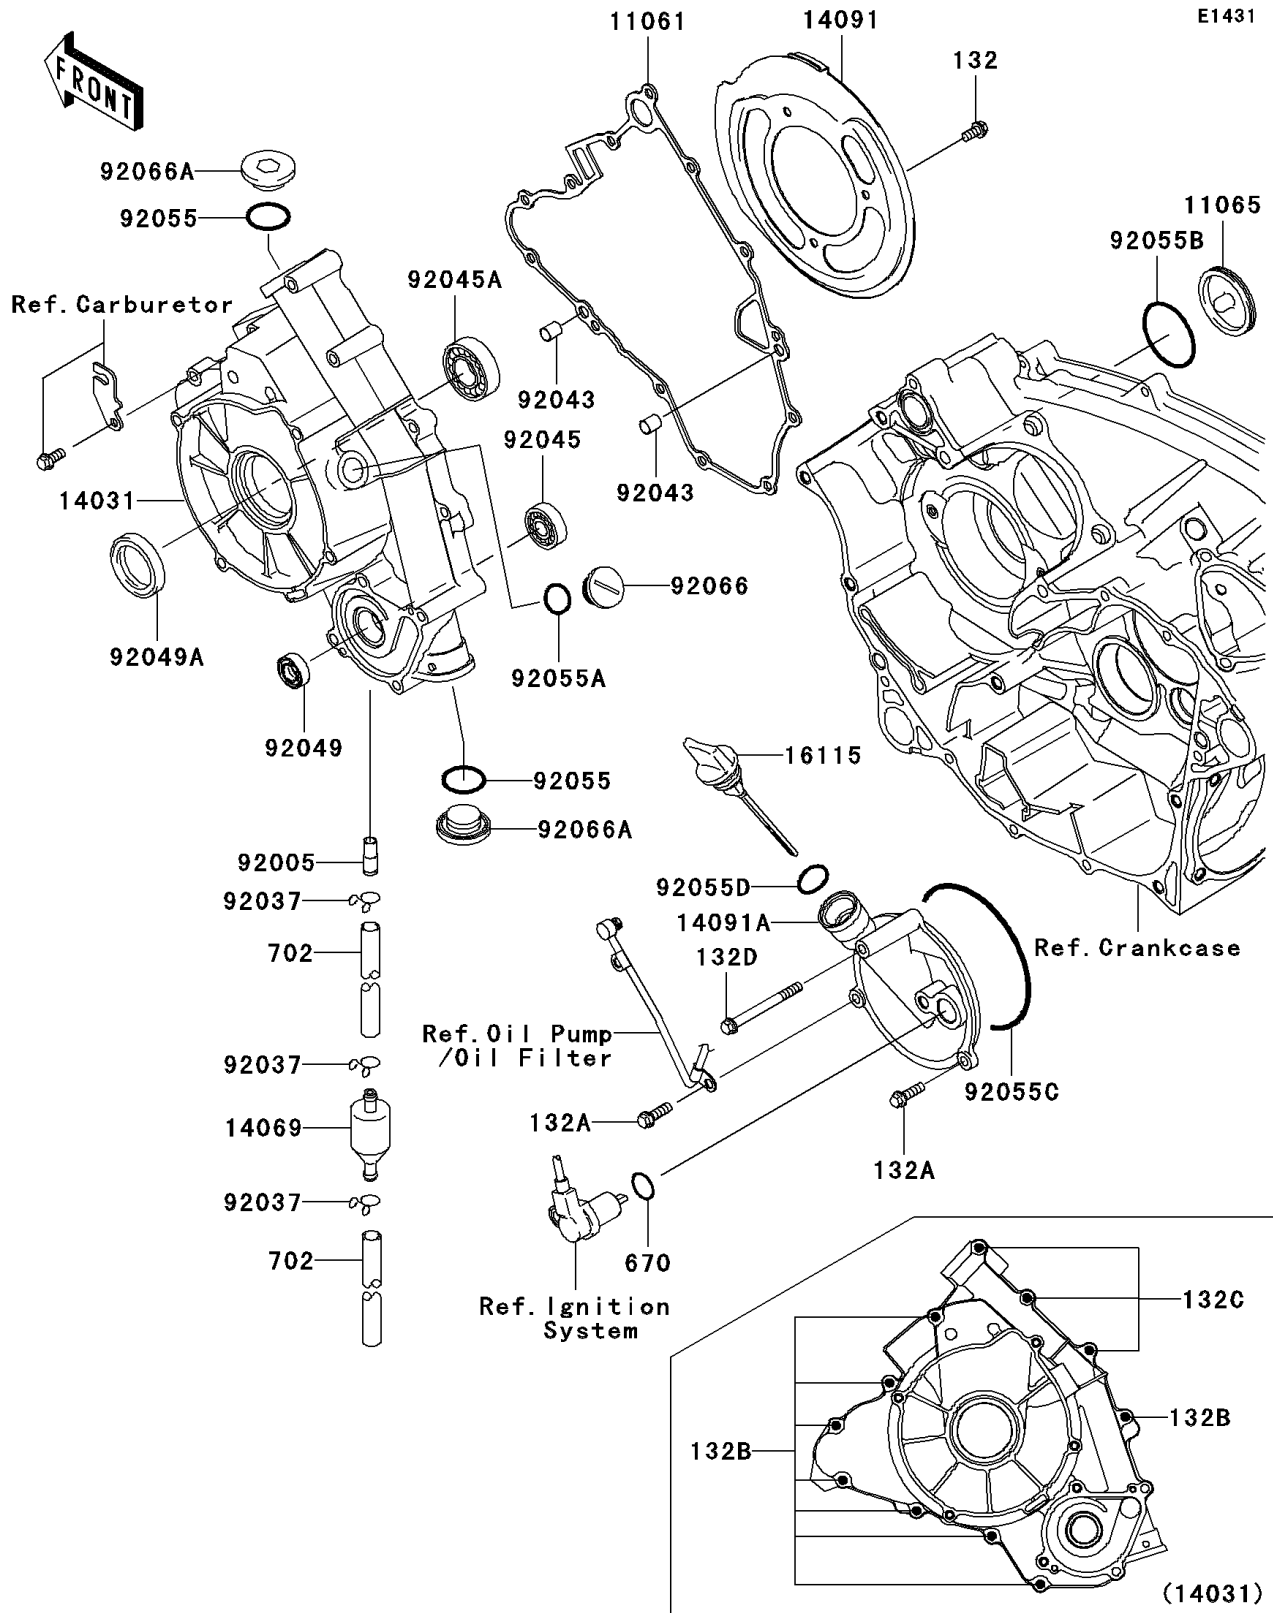

2005 Brute Force® 750 4x4i Realtree Hardwoods Green® HD™ PARTS DIAGRAM

Engine Cover(s)

2005 Brute Force® 750 4x4i Realtree Hardwoods Green® HD™ PARTS LIST

Engine Cover(s)

ITEM NAME	PART NUMBER	QUANTITY
BOLT-FLANGED-SMALL,6X12 (Ref # 132)	132Y0612	1
BOLT-FLANGED-SMALL,6X20 (Ref # 132A)	132Y0620	1
BOLT-FLANGED-SMALL,6X30 (Ref # 132B)	132Y0630	1
BOLT-FLANGED-SMALL,6X55 (Ref # 132C)	132Y0655	1
BOLT-FLANGED-SMALL,6X65 (Ref # 132D)	132Y0665	1
O RING (Ref # 670)	670D2018	1
TUBE-RUBBER,7X10X35 (Ref # 702)	702A07035	1
GASKET (Ref # 11061)	11061-1119	1
CAP (Ref # 11065)	11065-1151	1
COVER-GENERATOR (Ref # 14031)	14031-0030	1
BREATHER (Ref # 14069)	14069-1051	1
COVER,BELT CONVERTER (Ref # 14091)	14091-0309	1
COVER (Ref # 14091A)	14091-1365	1
CAP-OIL FILLER (Ref # 16115)	16115-1072	1
FITTING (Ref # 92005)	92005-1369	1
CLAMP,TUBE (Ref # 92037)	92037-147	1
PIN,6.2X8X14 (Ref # 92043)	92043-1263	1
BEARING-BALL,6901 (Ref # 92045)	92045-1246	1
BEARING-BALL (Ref # 92045A)	92045-1403	1
SEAL-OIL,SC 12X22X5 (Ref # 92049)	92049-1228	1
SEAL-OIL,HTC 28X45X7 (Ref # 92049A)	92049-1576	1
RING-O,25.7X2.4 (Ref # 92055)	92055-1136	1
RING-O,20X2 (Ref # 92055A)	92055-1146	1
RING-O,44.7X2.4 (Ref # 92055B)	92055-1279	1
RING-O,99.5X2.0 (Ref # 92055C)	92055-1632	1
RING-O,20X3 (Ref # 92055D)	92055-2185	1
PLUG,COVER (Ref # 92066)	92066-0011	1
PLUG,25X8 (Ref # 92066A)	92066-0012	1