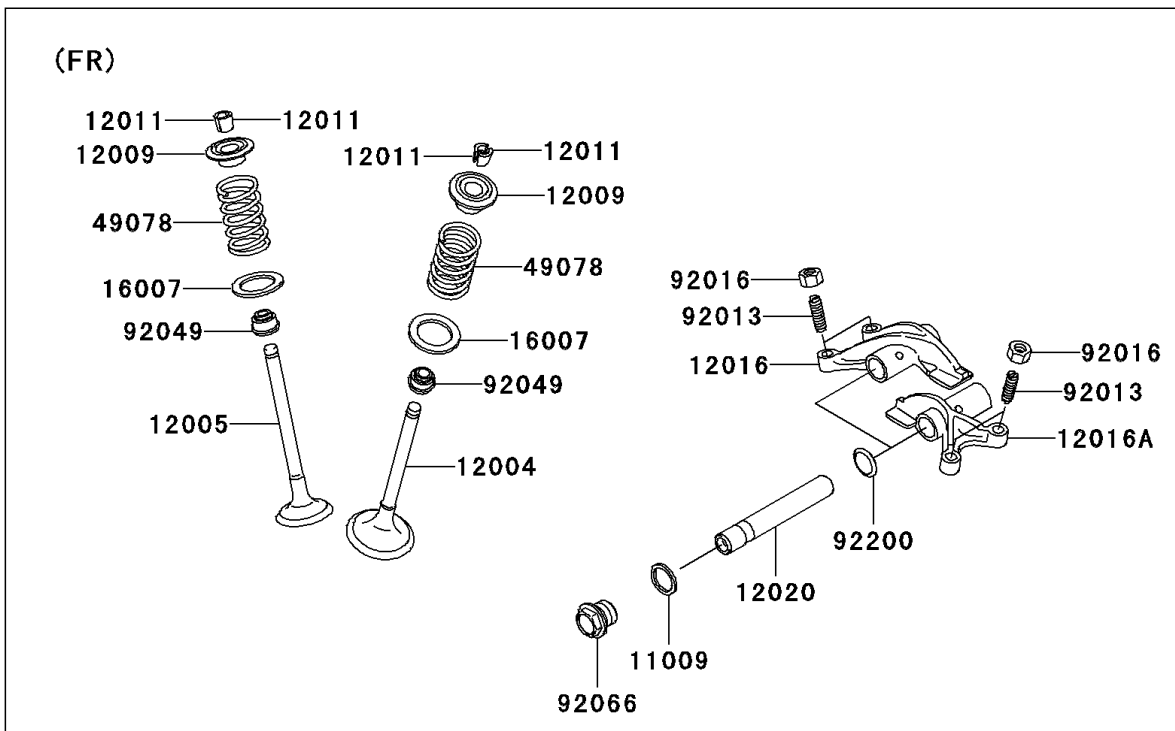

2005 Brute Force® 750 4x4i Realtree Hardwoods Green® HD™ PARTS DIAGRAM

Valve(s)

E1210

2005 Brute Force® 750 4x4i Realtree Hardwoods Green® HD™ PARTS LIST

Valve(s)

ITEM NAME	PART NUMBER	QUANTITY
GASKET,14X18X1.5 (Ref # 11009)	11009-1430	1
VALVE-INTAKE (Ref # 12004)	12004-0007	1
VALVE-EXHAUST (Ref # 12005)	12005-0040	1
RETAINER-VALVE SPRING (Ref # 12009)	12009-1056	1
COLLET (Ref # 12011)	12011-1051	1
ARM-ROCKER,EXHAUST (Ref # 12016)	12016-1128	1
ARM-ROCKER,INTAKE (Ref # 12016A)	12016-1129	1
SHAFT-ROCKER (Ref # 12020)	12020-0004	1
SEAT-SPRING,17.5X23.8X0.5 (Ref # 16007)	16007-1178	1
SPRING-ENGINE VALVE (Ref # 49078)	49078-0014	1
SCREW,6MM (Ref # 92013)	92013-009	1
NUT,6MM (Ref # 92016)	92016-061	1
SEAL-OIL,VSB58.558 (Ref # 92049)	92049-1218	1
PLUG,DRAIN (Ref # 92066)	92066-2196	1
WASHER,13X17X0.3 (Ref # 92200)	92200-1508	1