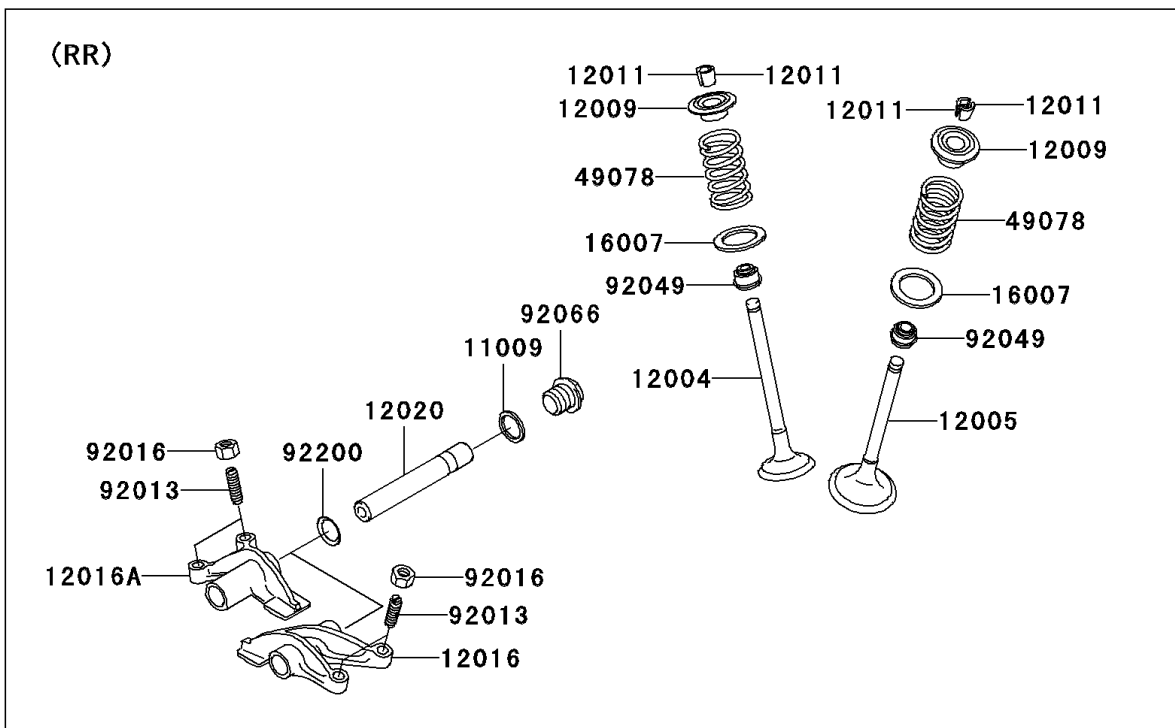

2005 Brute Force® 750 4x4i Realtree Hardwoods Green® HD™ PARTS DIAGRAM

Valve(s)

E1210

2005 Brute Force® 750 4x4i Realtree Hardwoods Green® HD™ PARTS LIST

Valve(s)

ITEM NAME	PART NUMBER	QUANTITY
GASKET,14X18X1.5 (Ref # 11009)	11009-1430	1
VALVE-INTAKE (Ref # 12004)	12004-0007	1
VALVE-EXHAUST (Ref # 12005)	12005-0040	1
RETAINER-VALVE SPRING (Ref # 12009)	12009-1056	1
COLLET (Ref # 12011)	12011-1051	1
ARM-ROCKER,EXHAUST (Ref # 12016)	12016-1128	1
ARM-ROCKER,INTAKE (Ref # 12016A)	12016-1129	1
SHAFT-ROCKER (Ref # 12020)	12020-0004	1
SEAT-SPRING,17.5X23.8X0.5 (Ref # 16007)	16007-1178	1
SPRING-ENGINE VALVE (Ref # 49078)	49078-0014	1
SCREW,6MM (Ref # 92013)	92013-009	1
NUT,6MM (Ref # 92016)	92016-061	1
SEAL-OIL,VSB58.558 (Ref # 92049)	92049-1218	1
PLUG,DRAIN (Ref # 92066)	92066-2196	1
WASHER,13X17X0.3 (Ref # 92200)	92200-1508	1