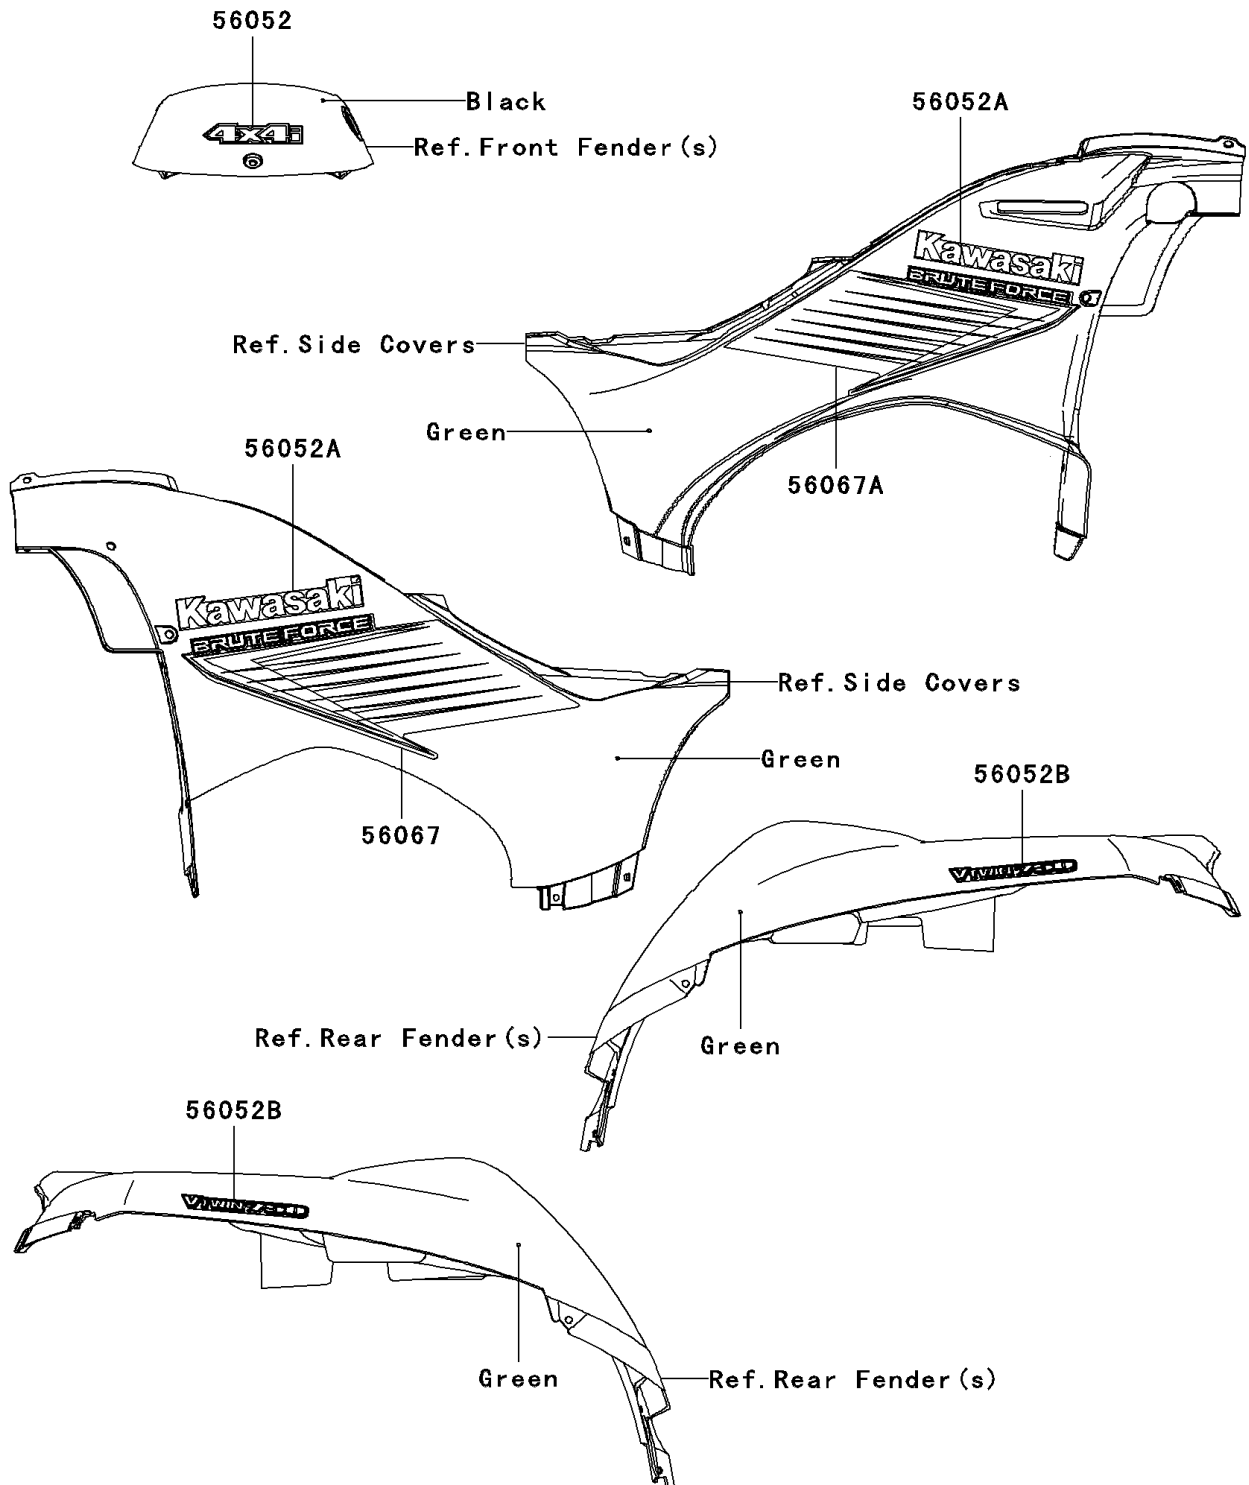

2006 Brute Force® 750 4x4i NRA Outdoors™ PARTS DIAGRAM

Decals(Green)(AGF)

F2861A

2006 Brute Force® 750 4x4i NRA Outdoors™ PARTS LIST

Decals(Green)(AGF)

ITEM NAME	PART NUMBER	QUANTITY
MARK,TOP COVER,4X4I (Ref # 56052)	56052-0404	1
MARK,SIDE COVER,KAWASAKI (Ref # 56052A)	56052-0542	1
MARK,RR FENDER,V TWIN 750 (Ref # 56052B)	56052-0686	1
PATTERN,SIDE COVER,LH (Ref # 56067)	56067-0247	1
PATTERN,SIDE COVER,RH (Ref # 56067A)	56067-0248	1