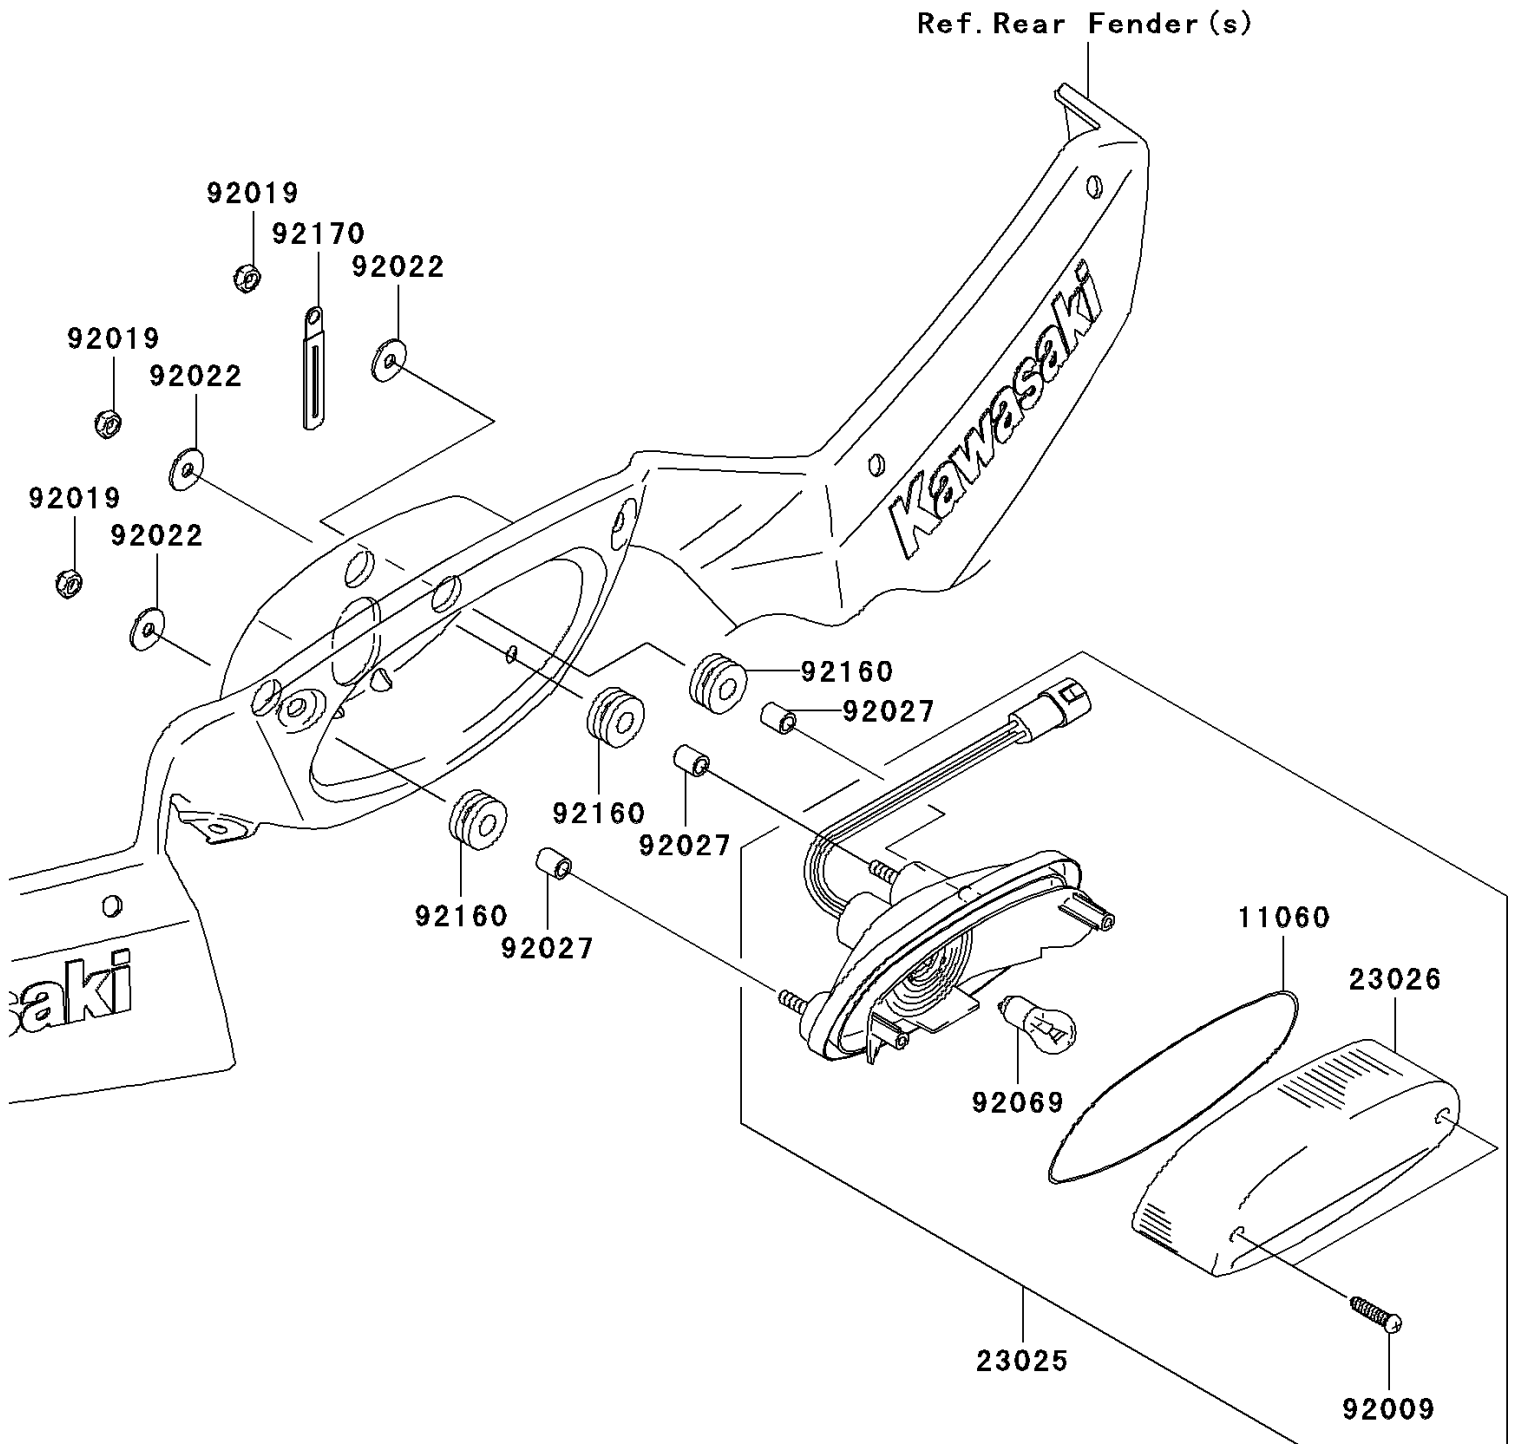

## 2006 Brute Force® 750 4x4i NRA Outdoors™ PARTS DIAGRAM

Taillight(s)

F2720

## 2006 Brute Force® 750 4x4i NRA Outdoors™ PARTS LIST

Taillight(s)

ITEM NAME	PART NUMBER	QUANTITY
GASKET, TAIL LAMP LENS (Ref # 11060)	11060-1174	1
LAMP-TAIL (Ref # 23025)	23025-0011	1
LENS, TAIL LAMP (Ref # 23026)	23026-1183	1
SCREW, TAPPING, 4X20 (Ref # 92009)	92009-1378	1
NUT, LOCK, 6MM (Ref # 92019)	92019-008	1
WASHER, 6.5X20X1.6 (Ref # 92022)	92022-1557	1
COLLAR, 6.8X10X12 (Ref # 92027)	92027-162	1
BULB, 12V 21/5W (Ref # 92069)	92069-063	1
DAMPER (Ref # 92160)	92160-1162	1
CLAMP (Ref # 92170)	92170-1514	1