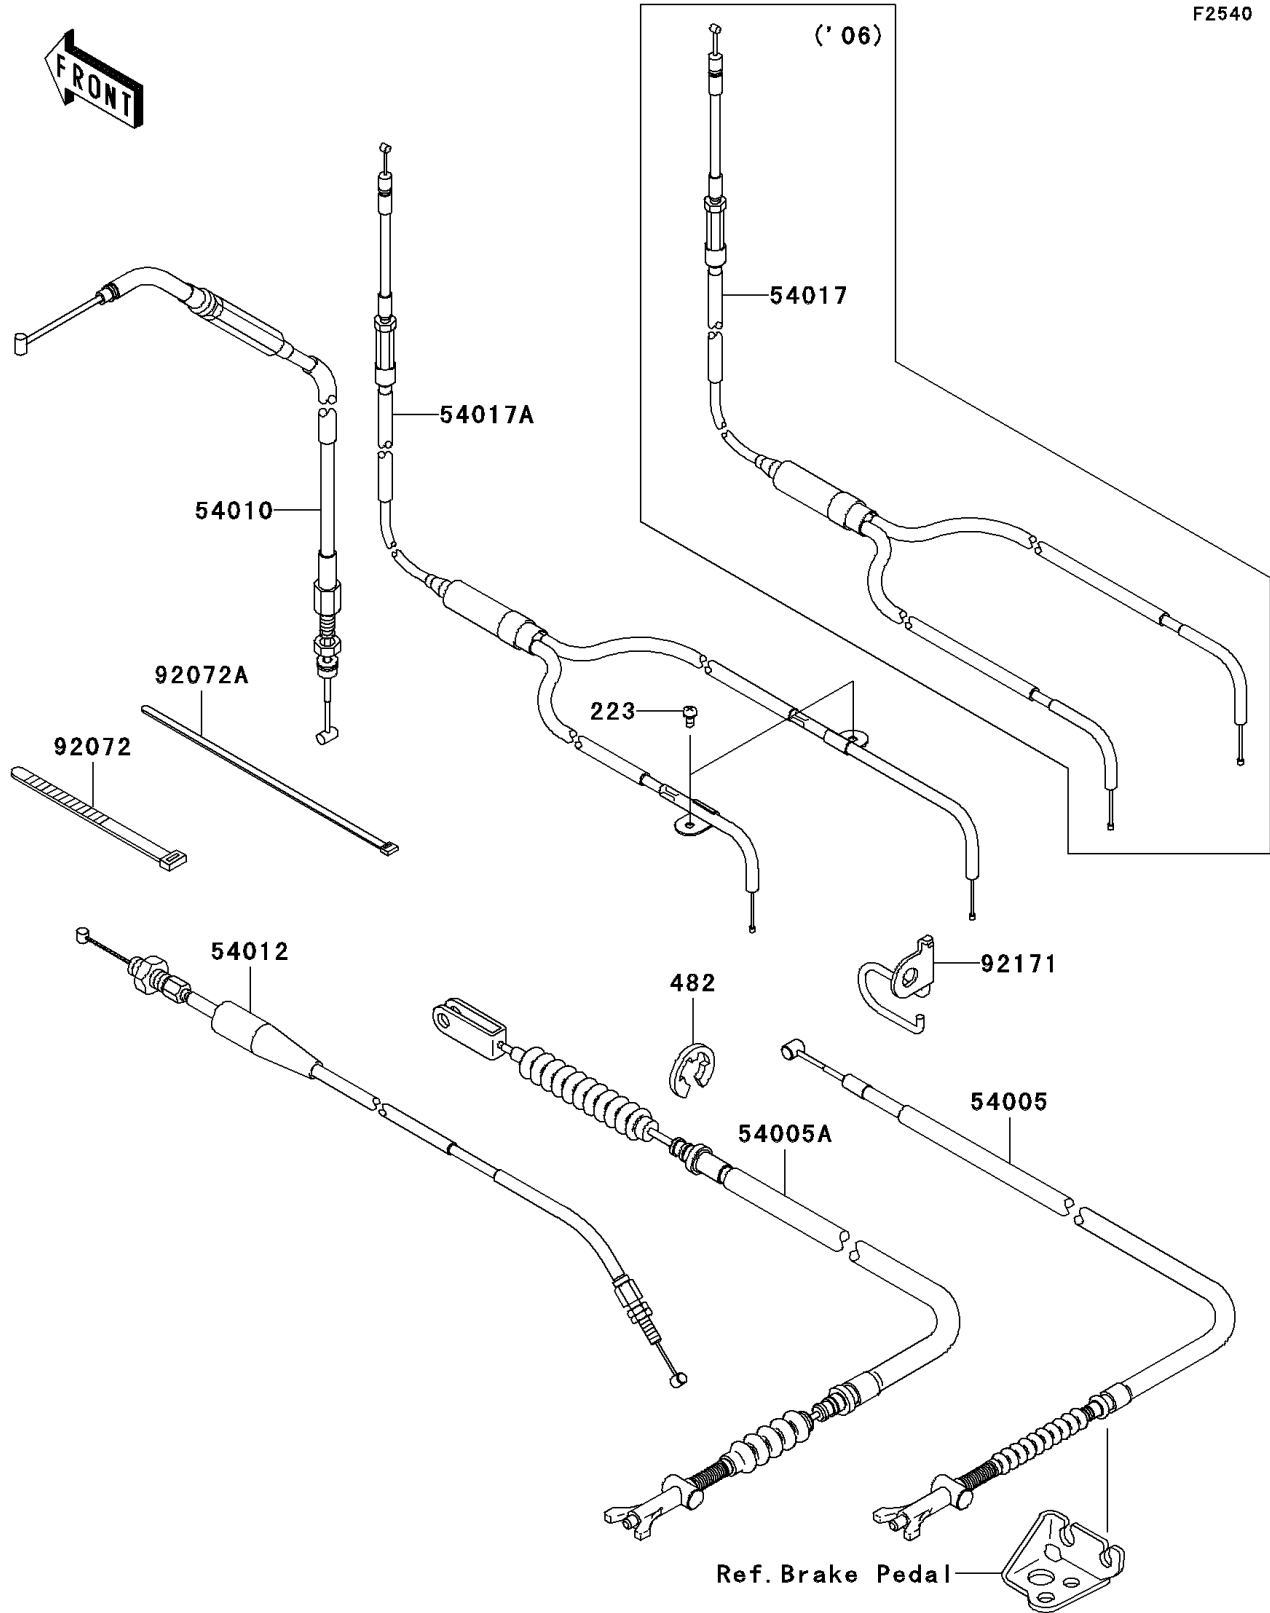

2006 Brute Force® 750 4x4i NRA Outdoors™ PARTS DIAGRAM

Cables

F2540

2006 Brute Force® 750 4x4i NRA Outdoors™ PARTS LIST

Cables

ITEM NAME	PART NUMBER	QUANTITY
CIRCLIP-TYPE-E,8MM (Ref # 482)	482L8000	1
CABLE-BRAKE,PARKING (Ref # 54005)	54005-0005	1
CABLE-BRAKE,FOOT (Ref # 54005A)	54005-0009	1
CABLE,FRONT DIFF LOCK (Ref # 54010)	54010-0009	1
CABLE-THROTTLE (Ref # 54012)	54012-0108	1
CABLE-STARTER (Ref # 54017)	54017-0006	1
BAND,L=123 (Ref # 92072)	92072-030	1
BAND,L=188 (Ref # 92072A)	92072-1239	1
CLAMP,BRAKE CABLE (Ref # 92171)	92171-0228	1