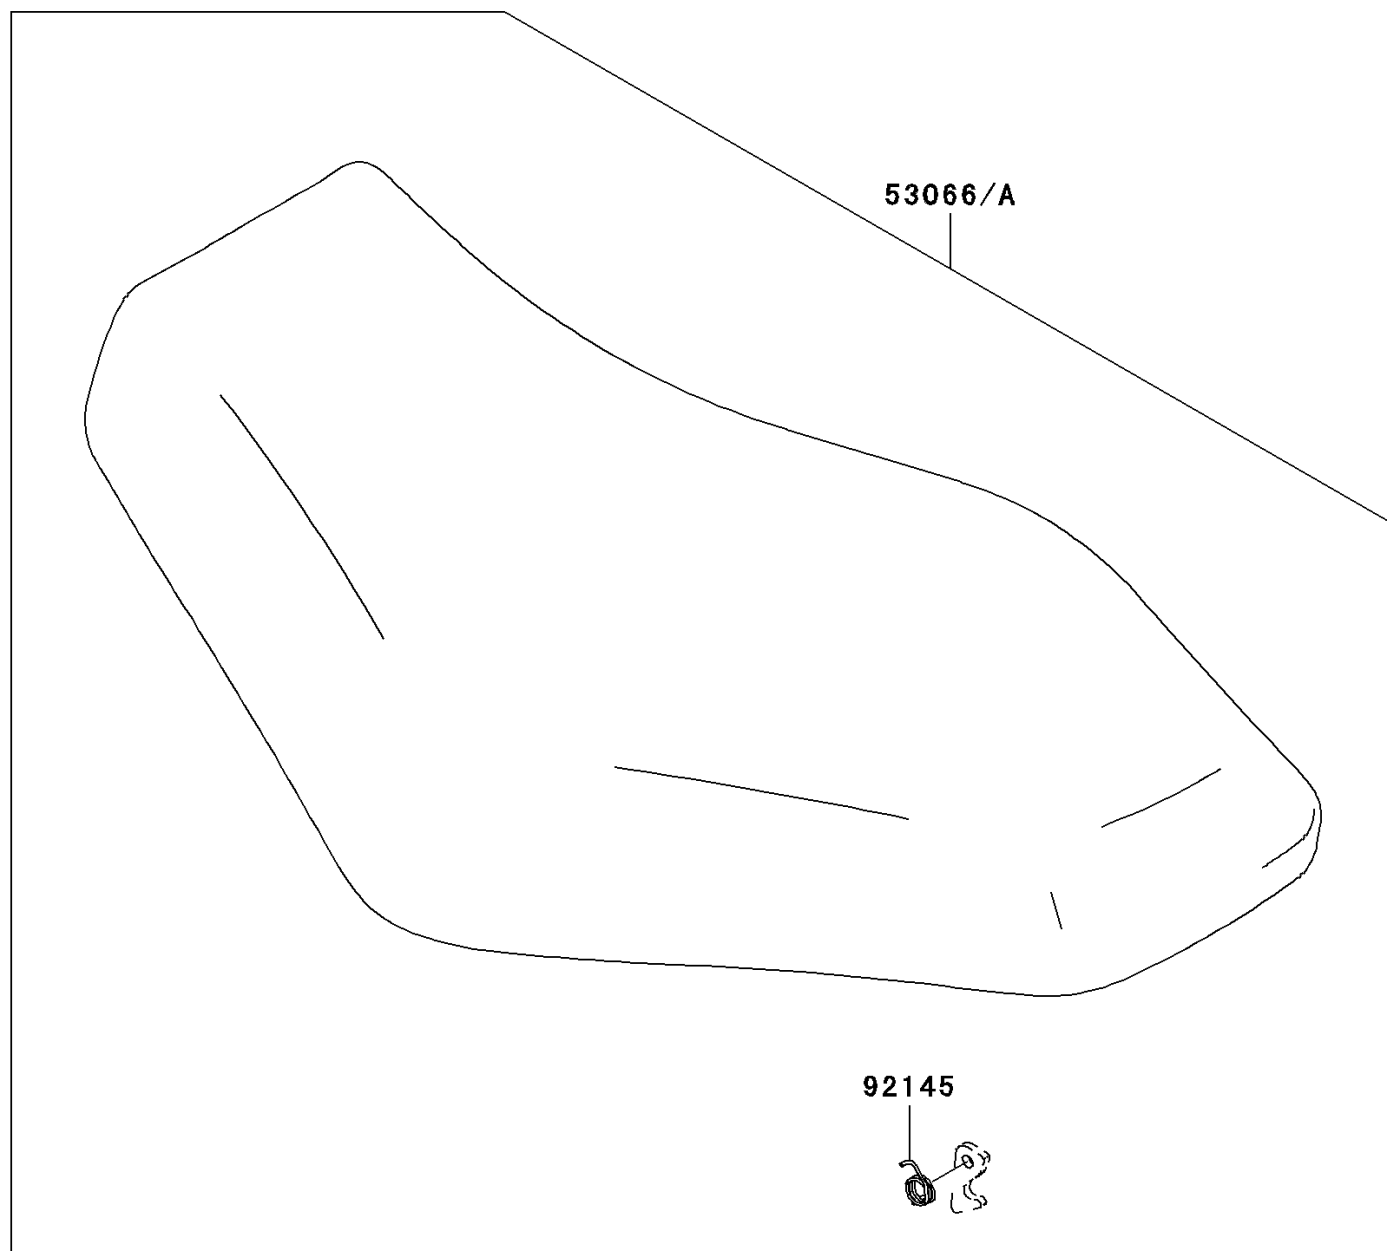

## 2006 Brute Force® 750 4x4i NRA Outdoors™ PARTS DIAGRAM

Seat

F2510

## 2006 Brute Force® 750 4x4i NRA Outdoors™ PARTS LIST

Seat

ITEM NAME	PART NUMBER	QUANTITY
SEAT-ASSY,BLACK (Ref # 53066)	53066-0058-MA	1
SPRING,SEAT LATCH (Ref # 92145)	92145-0022	1