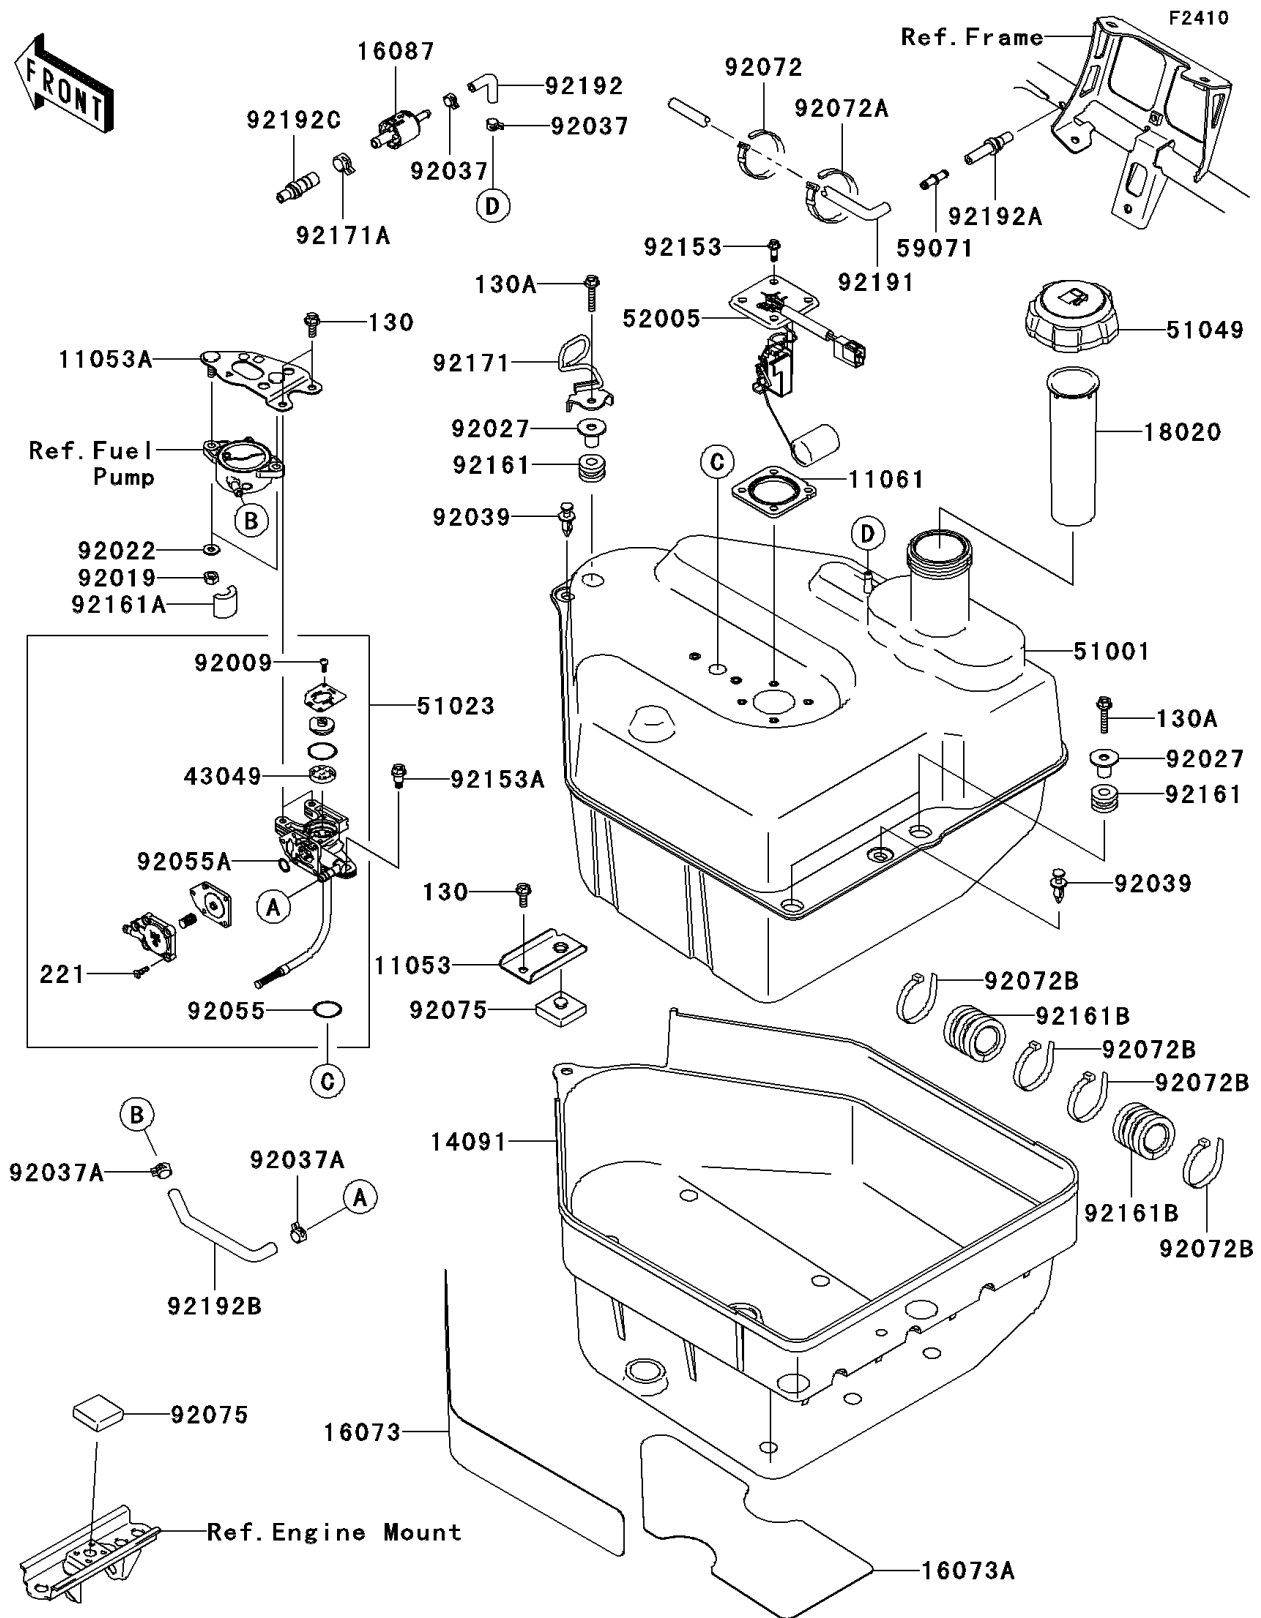

2006 Brute Force® 750 4x4i NRA Outdoors™ PARTS DIAGRAM

Fuel Tank(A6F)

2006 Brute Force® 750 4x4i NRA Outdoors™ PARTS LIST

Fuel Tank(A6F)

ITEM NAME	PART NUMBER	QUANTITY
BRACKET,FUEL TANK,TOP (Ref # 11053)	11053-0936	1
BRACKET,FUEL PUMP (Ref # 11053A)	11053-1247	1
GASKET,FUEL GAUGE (Ref # 11061)	11061-0071	1
COVER,FUEL TANK,LWR (Ref # 14091)	14091-0308	1
INSULATOR,FUEL TANK COVER,SIDE (Ref # 16073)	16073-0016	1
INSULATOR,FUEL TANK COVER,LWR (Ref # 16073A)	16073-0017	1
VALVE-CHECK (Ref # 16087)	16087-0002	1
BAFFLE,FUEL TANK (Ref # 18020)	18020-0008	1
PACKING (Ref # 43049)	43049-1103	1
TANK-COMP-FUEL (Ref # 51001)	51001-0058	1
TAP-ASSY,FUEL (Ref # 51023)	51023-0011	1
CAP-TANK,FUEL (Ref # 51049)	51049-1128	1
GAUGE,FUEL (Ref # 52005)	52005-0011	1
JOINT (Ref # 59071)	59071-3717	1
SCREW,3X5 (Ref # 92009)	92009-1123	1
NUT,LOCK,6MM (Ref # 92019)	92019-008	1
WASHER,6.2X15.0X1.2 (Ref # 92022)	92022-2373	1
COLLAR,L=16.1 (Ref # 92027)	92027-1847	1
CLAMP,TUBE (Ref # 92037)	92037-1461	1
CLAMP,TUBE (Ref # 92037A)	92037-1505	1
RIVET (Ref # 92039)	92039-1229	1
RING-O,FUEL TAP (Ref # 92055)	92055-0054	1
RING-O (Ref # 92055A)	92055-1664	1
BAND,L=149 (Ref # 92072)	92072-031	1
BAND,L=186 (Ref # 92072A)	92072-056	1
BAND,L=188 (Ref # 92072B)	92072-1239	1
DAMPER (Ref # 92075)	92075-1882	1
BOLT,FLANGED,5MM (Ref # 92153)	92153-0361	1
BOLT,6MM (Ref # 92153A)	92153-0824	1