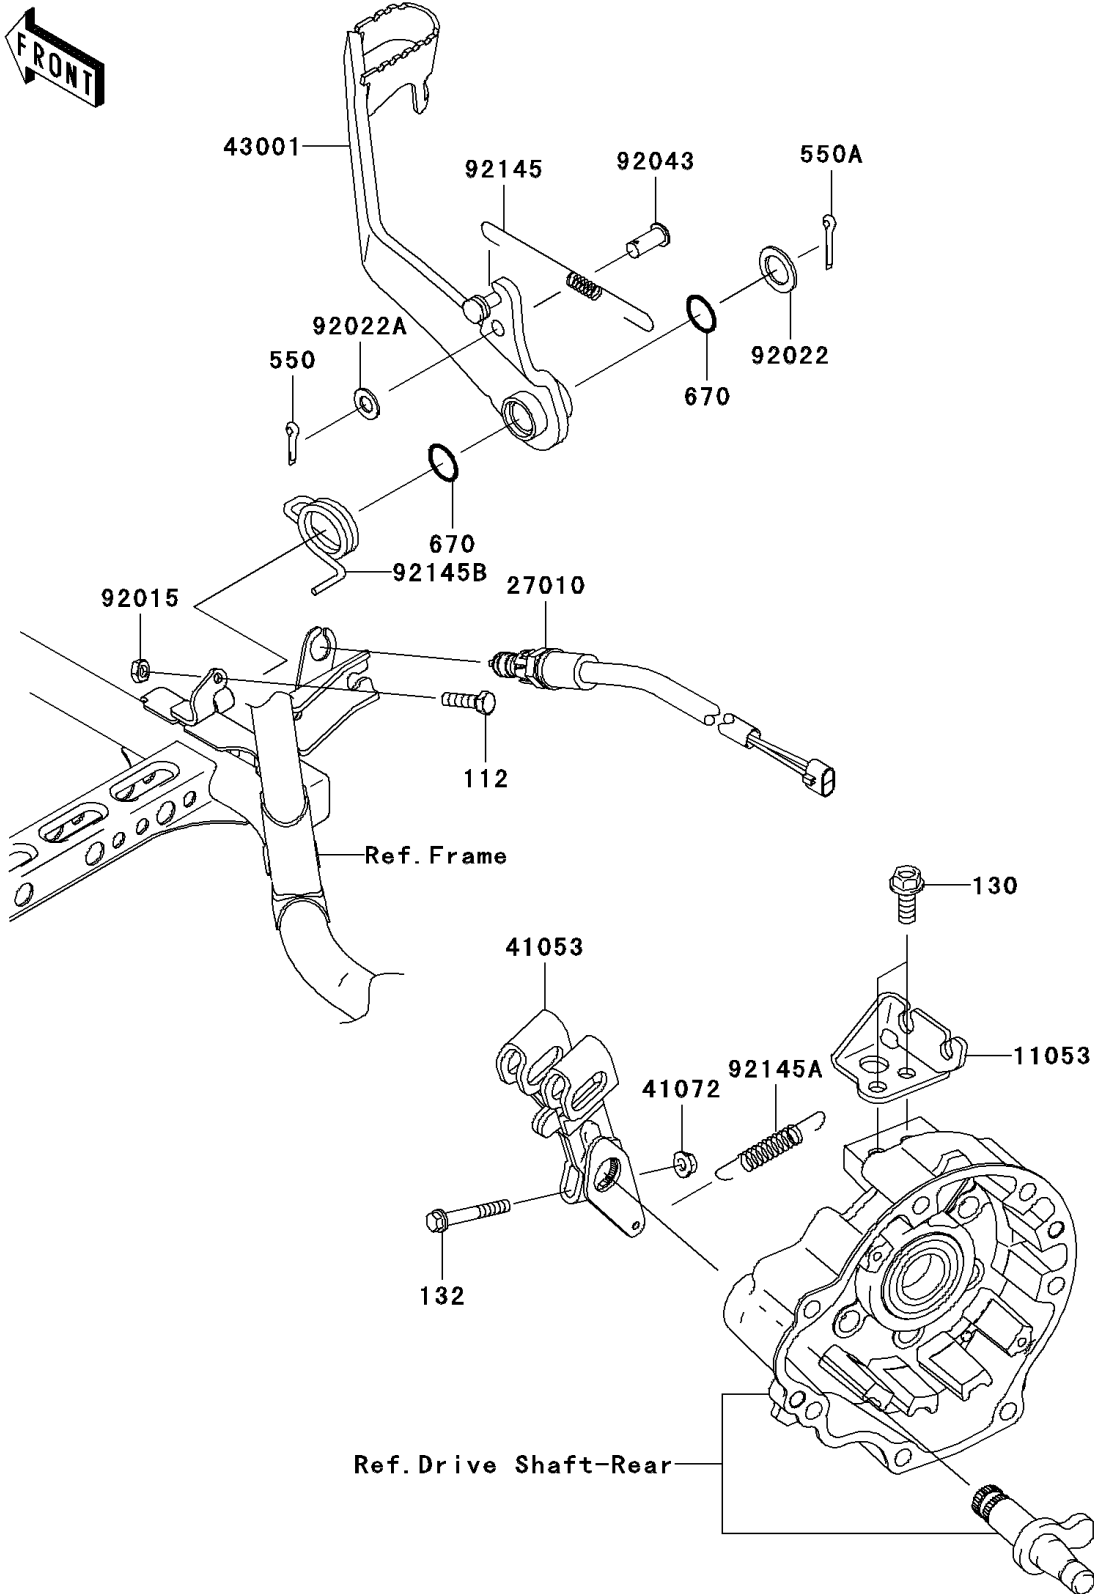

2006 Brute Force® 750 4x4i NRA Outdoors™ PARTS DIAGRAM

Brake Pedal

F2260

2006 Brute Force® 750 4x4i NRA Outdoors™ PARTS LIST

Brake Pedal

| ITEM NAME | PART NUMBER | QUANTITY |
|--|-------------|----------|
| BOLT-UPSET,6X22 (Ref # 112) | 112D0622 | 1 |
| BOLT-FLANGED,8X20 (Ref # 130) | 130J0820 | 1 |
| BOLT-FLANGED-SMALL,6X40 (Ref # 132) | 132G0640 | 1 |
| PIN-COTTER,2.0X15 (Ref # 550) | 550D2015 | 1 |
| PIN-COTTER,2.0X22 (Ref # 550A) | 550D2022 | 1 |
| O RING,15MM (Ref # 670) | 670B2015 | 1 |
| BRACKET,BRAKE CABLE (Ref # 11053) | 11053-0642 | 1 |
| SWITCH,BRAKE (Ref # 27010) | 27010-1494 | 1 |
| LEVER-BRAKE CAM (Ref # 41053) | 41053-0006 | 1 |
| NUT,6MM (Ref # 41072) | 41072-007 | 1 |
| LEVER-BRAKE,PEDAL (Ref # 43001) | 43001-0036 | 1 |
| NUT,6MM (Ref # 92015) | 92015-1410 | 1 |
| WASHER,15.5X24X1.6 (Ref # 92022) | 92022-1049 | 1 |
| WASHER,8.5X16X1.2 (Ref # 92022A) | 92022-1582 | 1 |
| PIN,8X16 (Ref # 92043) | 92043-1013 | 1 |
| SPRING,REAR BRAKE SWITCH (Ref # 92145) | 92145-0144 | 1 |
| SPRING,BRAKE LEVER RETURN (Ref # 92145A) | 92145-1313 | 1 |
| SPRING,BRAKE PEDAL RETURN (Ref # 92145B) | 92145-1421 | 1 |