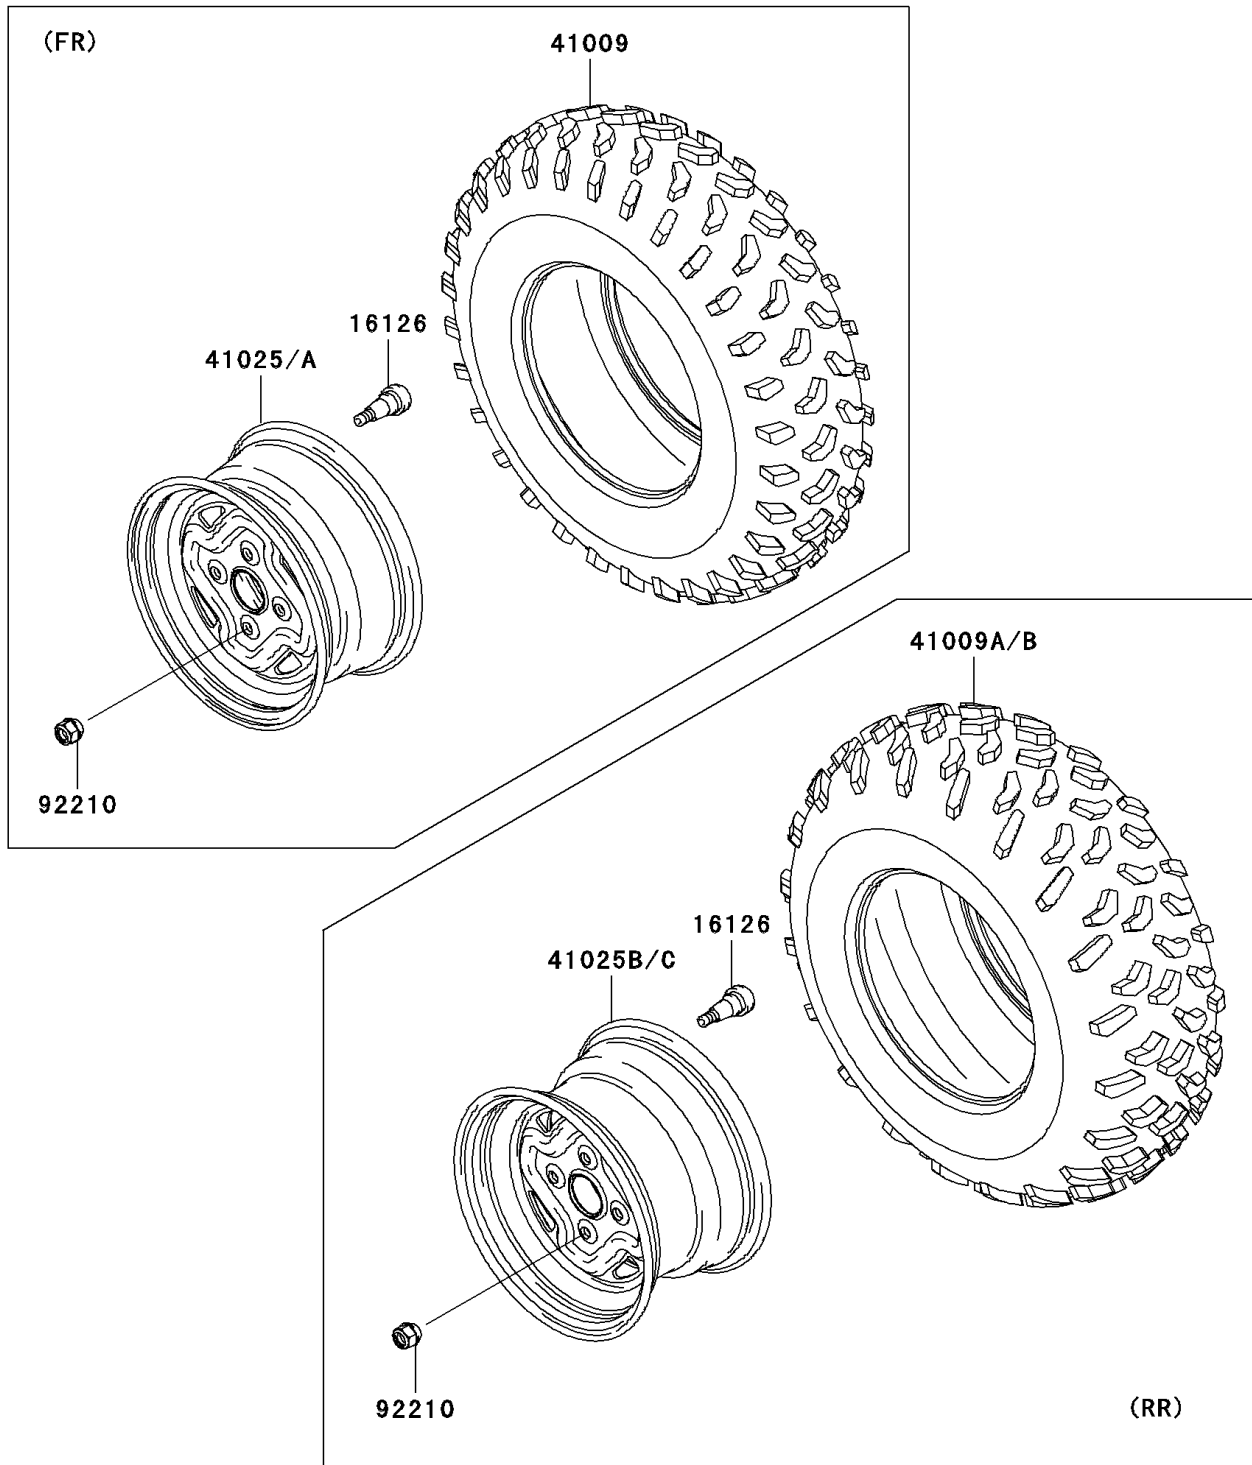

2006 Brute Force® 750 4x4i NRA Outdoors™ PARTS DIAGRAM

Wheels/Tires

F2210

2006 Brute Force® 750 4x4i NRA Outdoors™ PARTS LIST

Wheels/Tires

ITEM NAME	PART NUMBER	QUANTITY
VALVE (Ref # 16126)	16126-4001	1
TIRE,FR,AT25X8-12,KT191(D) (Ref # 41009)	41009-0039	1
TIRE,RR,AT25X10-12,KT195(D) (Ref # 41009A)	41009-0053	1
RIM,FR,12X6.0AT,M.GRAYSTONE (Ref # 41025)	41025-0043-379	1
RIM,RR,12X7.5AT,M.GRAYSTONE (Ref # 41025B)	41025-0044-379	1
NUT,LOCK,10MM (Ref # 92210)	92210-0203	1