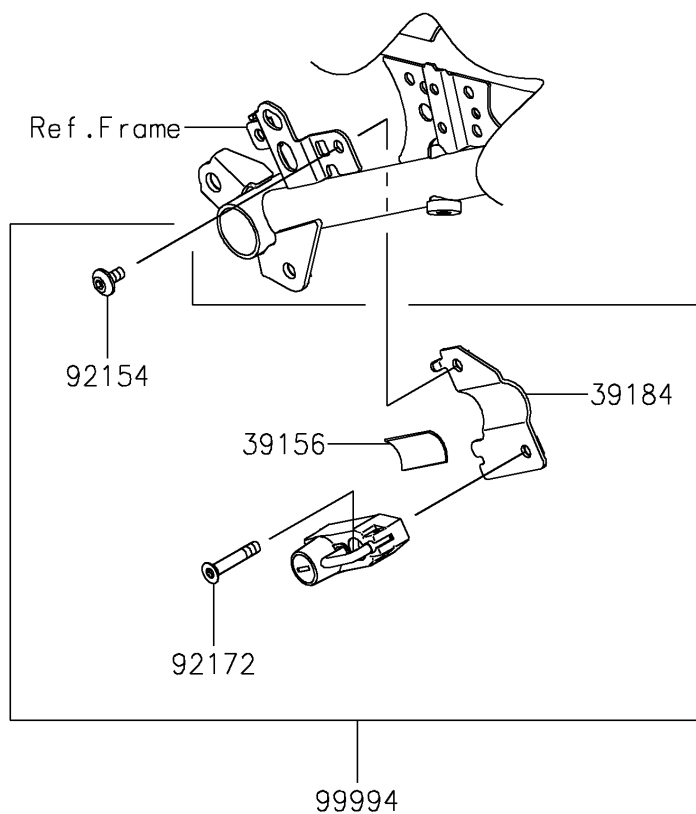

2019 Z400 ABS PARTS DIAGRAM

Accessory(Helmet Lock)

F2910F

2019 Z400 ABS PARTS LIST

Accessory(Helmet Lock)

ITEM NAME	PART NUMBER	QUANTITY
PAD,25X33X1 (Ref # 39156)	39156-2158	1
BRACKET-ASSY (Ref # 39184)	39184-0725	1
BOLT,SOCKET,6X12 (Ref # 92154)	92154-2355	1
SCREW,HEXLOBE,6X35 (Ref # 92172)	92172-0835	1
KIT-ACCESSORY,HELMET LOCK (Ref # 99994)	99994-1037	1