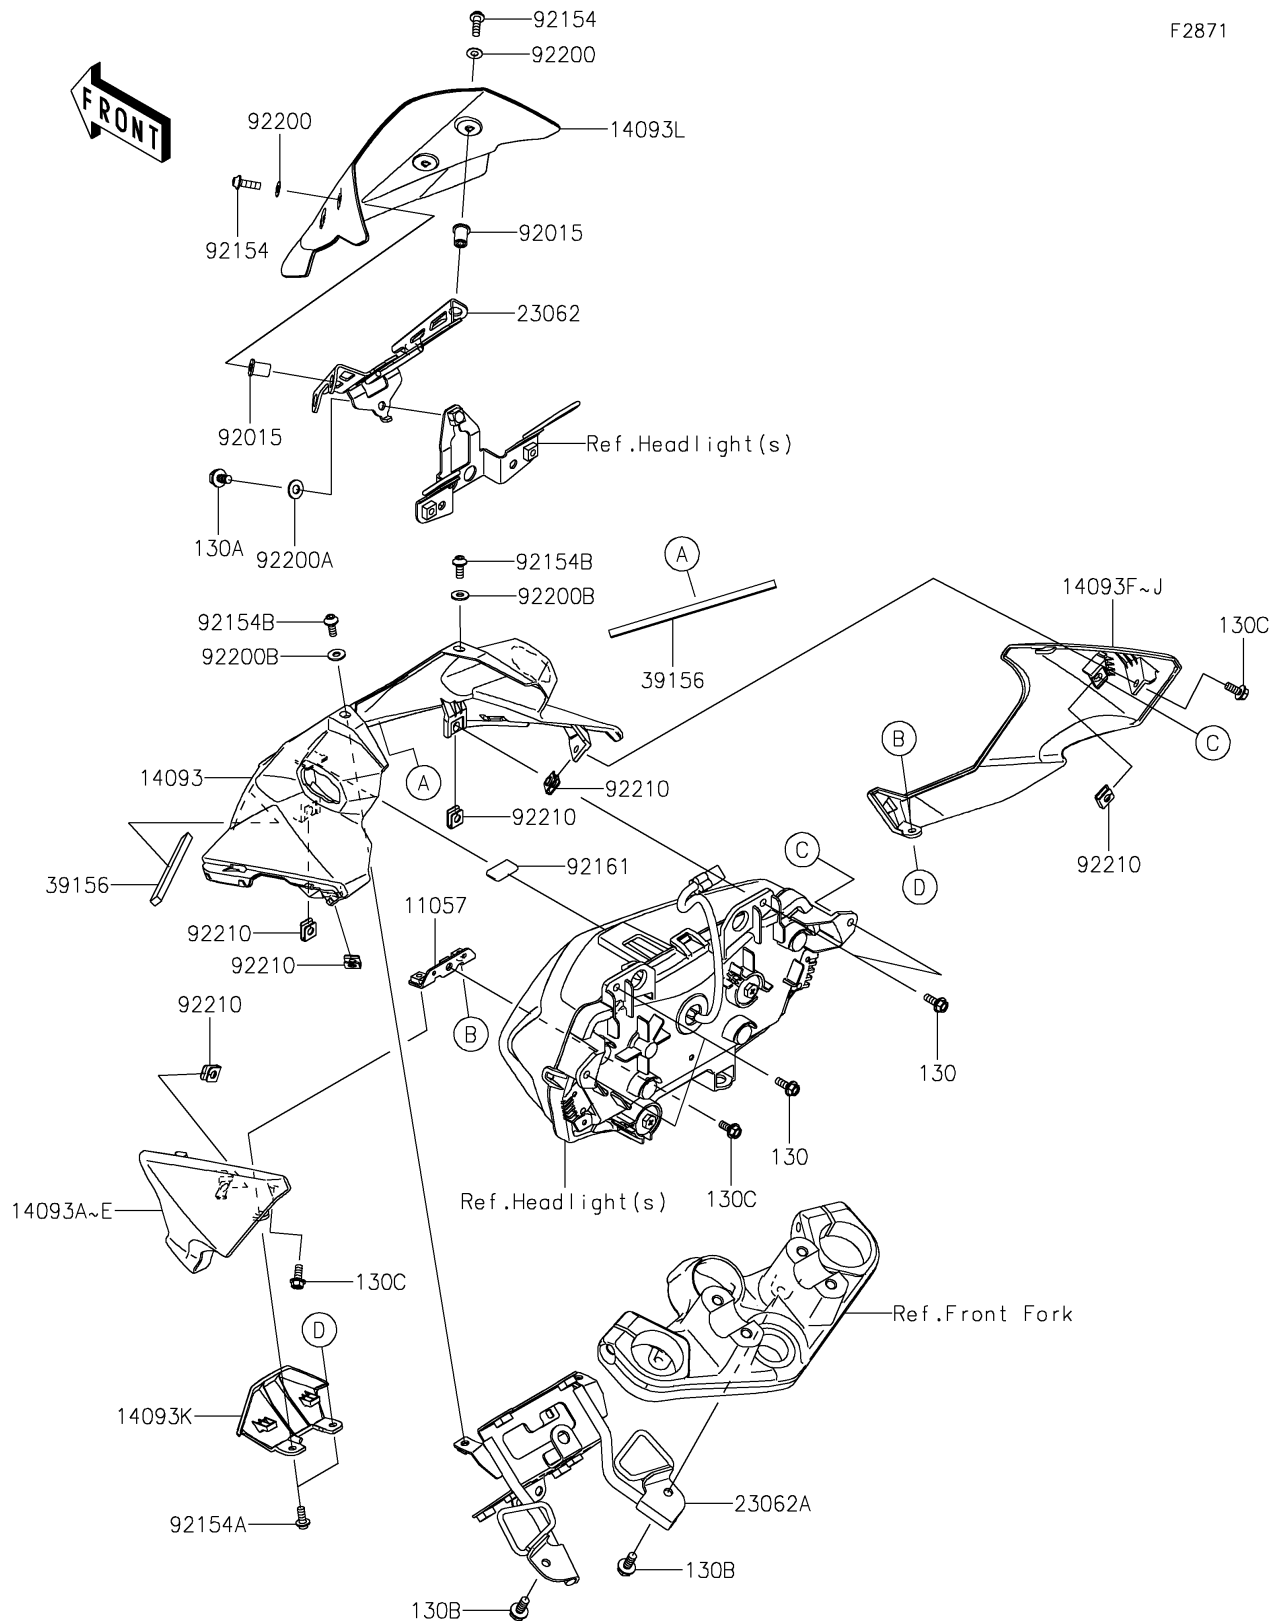

## 2019 Z400 ABS PARTS DIAGRAM

Cowling

F2871

## 2019 Z400 ABS PARTS LIST

Cowling

ITEM NAME	PART NUMBER	QUANTITY
BRACKET,HEAD LAMP COVER (Ref # 11057)	11057-1774	1
BOLT-FLANGED,5X14 (Ref # 130)	130BA0514	1
BOLT-FLANGED,6X10 (Ref # 130A)	130BA0610	1
BOLT-FLANGED,6X14 (Ref # 130B)	130BA0614	1
BOLT-FLANGED,5X12 (Ref # 130C)	130BB0512	1
COVER,HEAD LAMP,UPP (Ref # 14093)	14093-0739	1
COVER,HEAD LAMP,LH,P.S.WHITE (Ref # 14093A)	14093-0740-25Y	1
COVER,HEAD LAMP,LH,C.L.GREEN (Ref # 14093B)	14093-0740-51P	1
COVER,HEAD LAMP,LH,C.C.RED (Ref # 14093E)	14093-0740-L1	1
COVER,HEAD LAMP,RH,P.S.WHITE (Ref # 14093F)	14093-0741-25Y	1
COVER,HEAD LAMP,RH,C.L.GREEN (Ref # 14093G)	14093-0741-51P	1
COVER,HEAD LAMP,RH,C.C.RED (Ref # 14093J)	14093-0741-L1	1
COVER,HEAD LAMP,LWR (Ref # 14093K)	14093-0742	1
COVER,METER (Ref # 14093L)	14093-0743	1
BRACKET-COMP,METER COVER (Ref # 23062)	23062-1190	1
BRACKET-COMP,METER (Ref # 23062A)	23062-1191	1
PAD,7X130X5 (Ref # 39156)	39156-2296	1
NUT,WELL,5MM (Ref # 92015)	92015-1757	1
BOLT,SOCKET,5X16 (Ref # 92154)	92154-0209	1
BOLT,SOCKET,5X12 (Ref # 92154A)	92154-0917	1
BOLT,SOCKET,5X12 (Ref # 92154B)	92154-1421	1
DAMPER,12X23 (Ref # 92161)	92161-1367	1
WASHER,NYLONE,5.3X11.5X0.5 (Ref # 92200)	92200-0006	1
WASHER,6.5X14X1.2 (Ref # 92200A)	92200-0964	1
WASHER,5.3X13X1.2 (Ref # 92200B)	92200-2211	1
NUT (Ref # 92210)	92210-0571	1