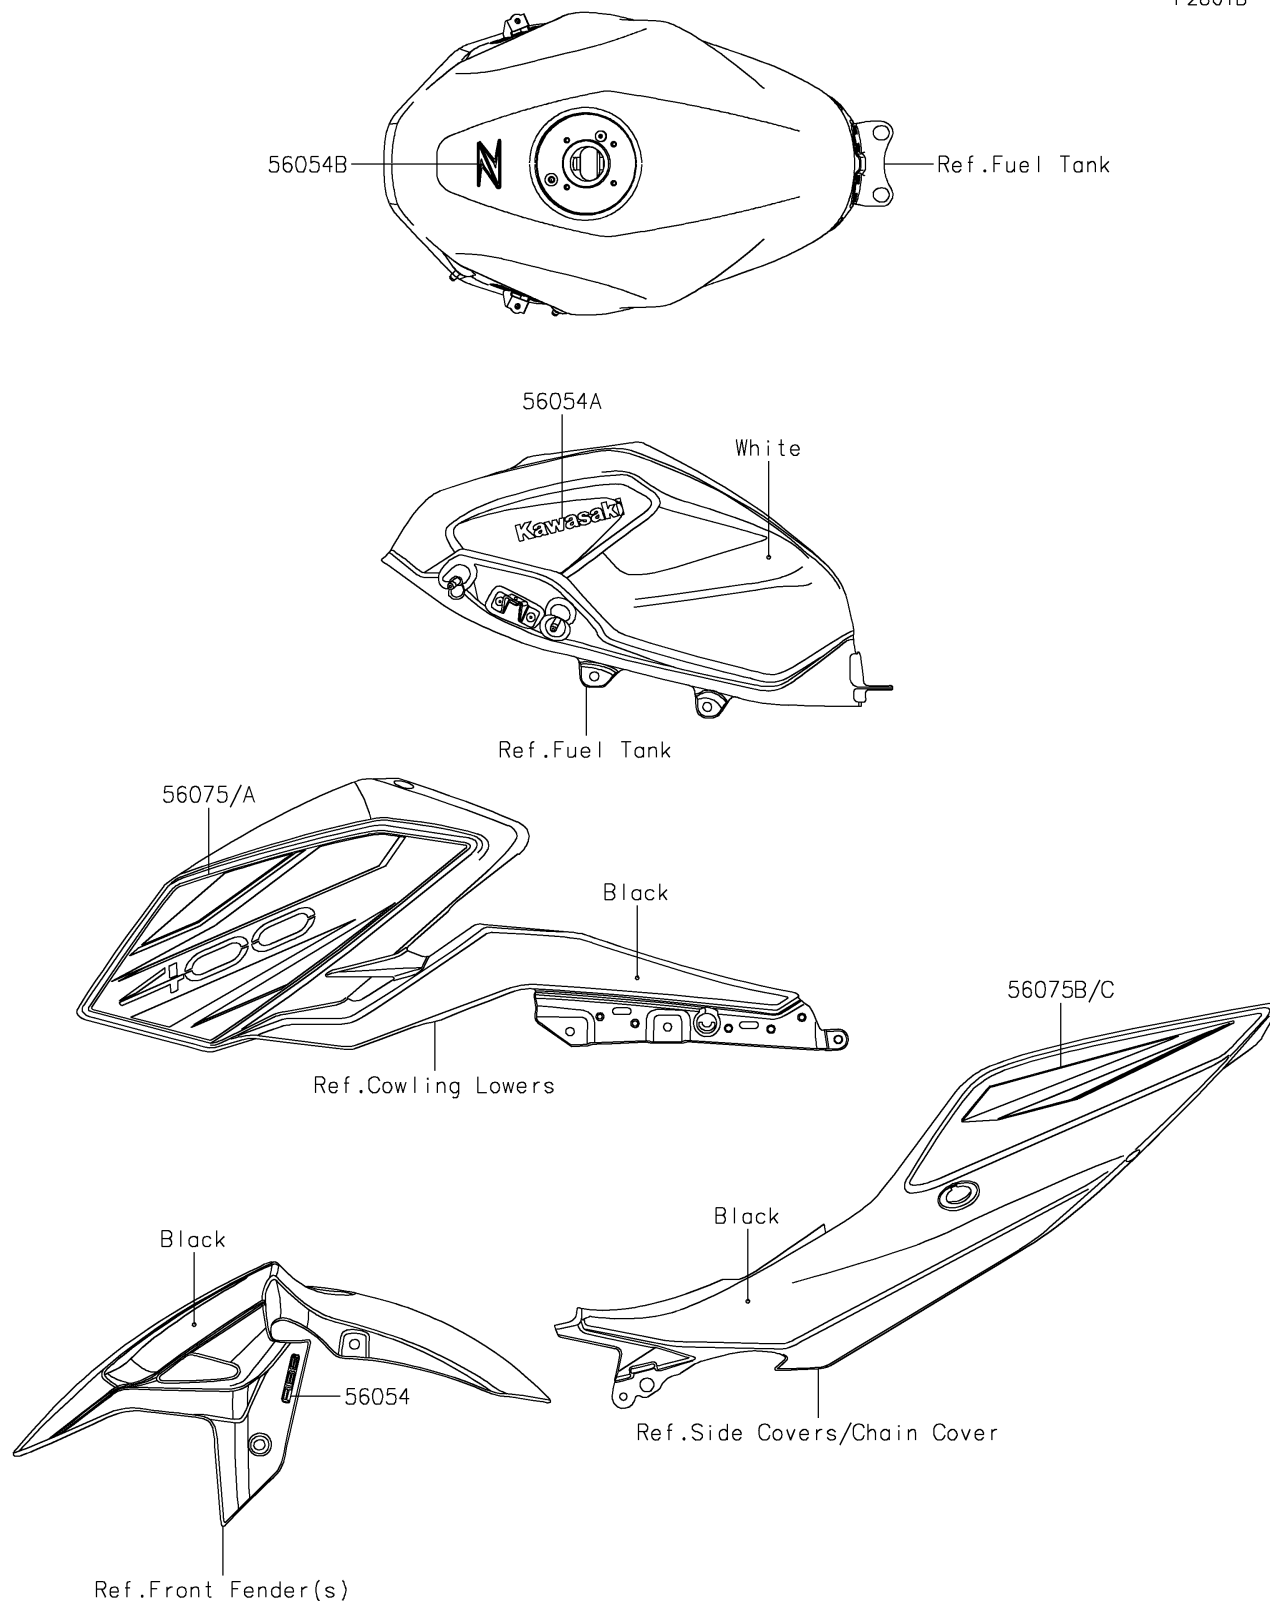

2019 Z400 ABS PARTS DIAGRAM

Decals(White)(DKF)(CN)

F2861B

2019 Z400 ABS PARTS LIST

Decals(White)(DKF)(CN)

ITEM NAME	PART NUMBER	QUANTITY
MARK,FR FENDER,ABS (Ref # 56054)	56054-1413	1
MARK,FUEL TANK,KAWASAKI (Ref # 56054A)	56054-2567	1
MARK,FUEL TANK,Z (Ref # 56054B)	56054-2568	1
PATTERN,SHROUD,LH (Ref # 56075)	56075-7821	1
PATTERN,SHROUD,RH (Ref # 56075A)	56075-7822	1
PATTERN,TAIL COVER,LH (Ref # 56075B)	56075-7823	1
PATTERN,TAIL COVER,RH (Ref # 56075C)	56075-7824	1