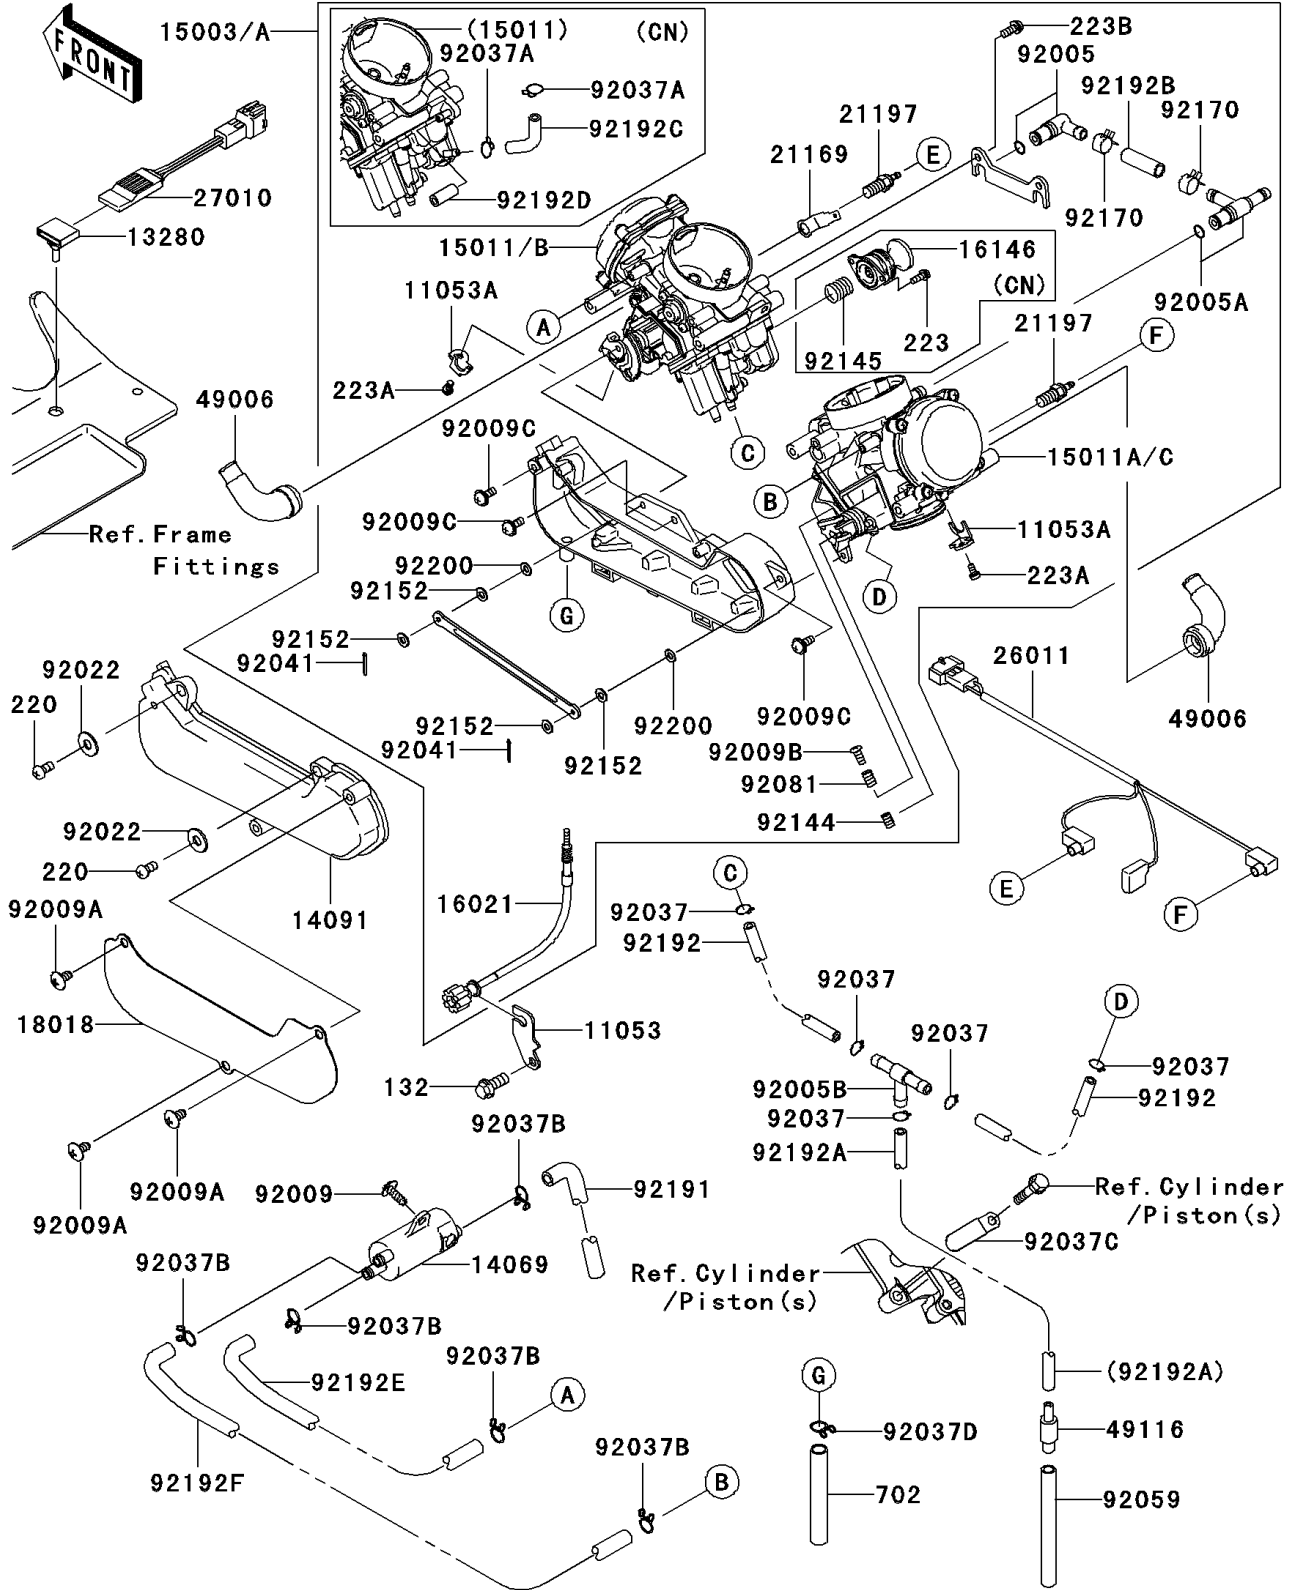

2006 Brute Force® 750 4x4i NRA Outdoors™ PARTS DIAGRAM

Carburetor(AGF)

E1611

2006 Brute Force® 750 4x4i NRA Outdoors™ PARTS LIST

Carburetor(AGF)

ITEM NAME	PART NUMBER	QUANTITY
BRACKET (Ref # 11053)	11053-1299	1
BRACKET (Ref # 11053A)	11053-1606	1
HOLDER,CARBURETOR (Ref # 13280)	13280-1253	1
BREATHER (Ref # 14069)	14069-0002	1
COVER (Ref # 14091)	14091-0360	1
SCREW-THROTTLE STOP (Ref # 16021)	16021-0011	1
PLATE-HEAT GUARD (Ref # 18018)	18018-0004	1
TERMINAL (Ref # 21169)	21169-0001	1
HEATER (Ref # 21197)	21197-1006	1
WIRE-LEAD (Ref # 26011)	26011-0030	1
SWITCH (Ref # 27010)	27010-0013	1
BOOT (Ref # 49006)	49006-0028	1
VALVE-ASSY (Ref # 49116)	49116-1126	1
FITTING (Ref # 92005)	92005-0029	1
FITTING (Ref # 92005A)	92005-0030	1
FITTING,TUBE,T-TYPE (Ref # 92005B)	92005-1017	1
SCREW,TAPPING (Ref # 92009)	92009-1113	1
SCREW,6X12 (Ref # 92009A)	92009-1480	1
SCREW,SYNCHRONIZE (Ref # 92009B)	92009-1858	1
SCREW (Ref # 92009C)	92009-1878	1
WASHER,5.2X13X1 (Ref # 92022)	92022-1380	1
CLAMP,TUBE (Ref # 92037)	92037-010	1
CLAMP,TUBE (Ref # 92037B)	92037-147	1
CLAMP,L=45 (Ref # 92037C)	92037-1539	1
CLAMP,TUBE (Ref # 92037D)	92037-1972	1
BOLT-FLANGED-SMALL,6X14 (Ref # 132)	132Y0614	1
SCREW-PAN-CROS,4X8 (Ref # 220)	220B0408	1
SCREW-PAN-WS-CROS,4X8 (Ref # 223A)	223D0408	1
SCREW-PAN-WS-CROS,5X14 (Ref # 223B)	223D0514	1