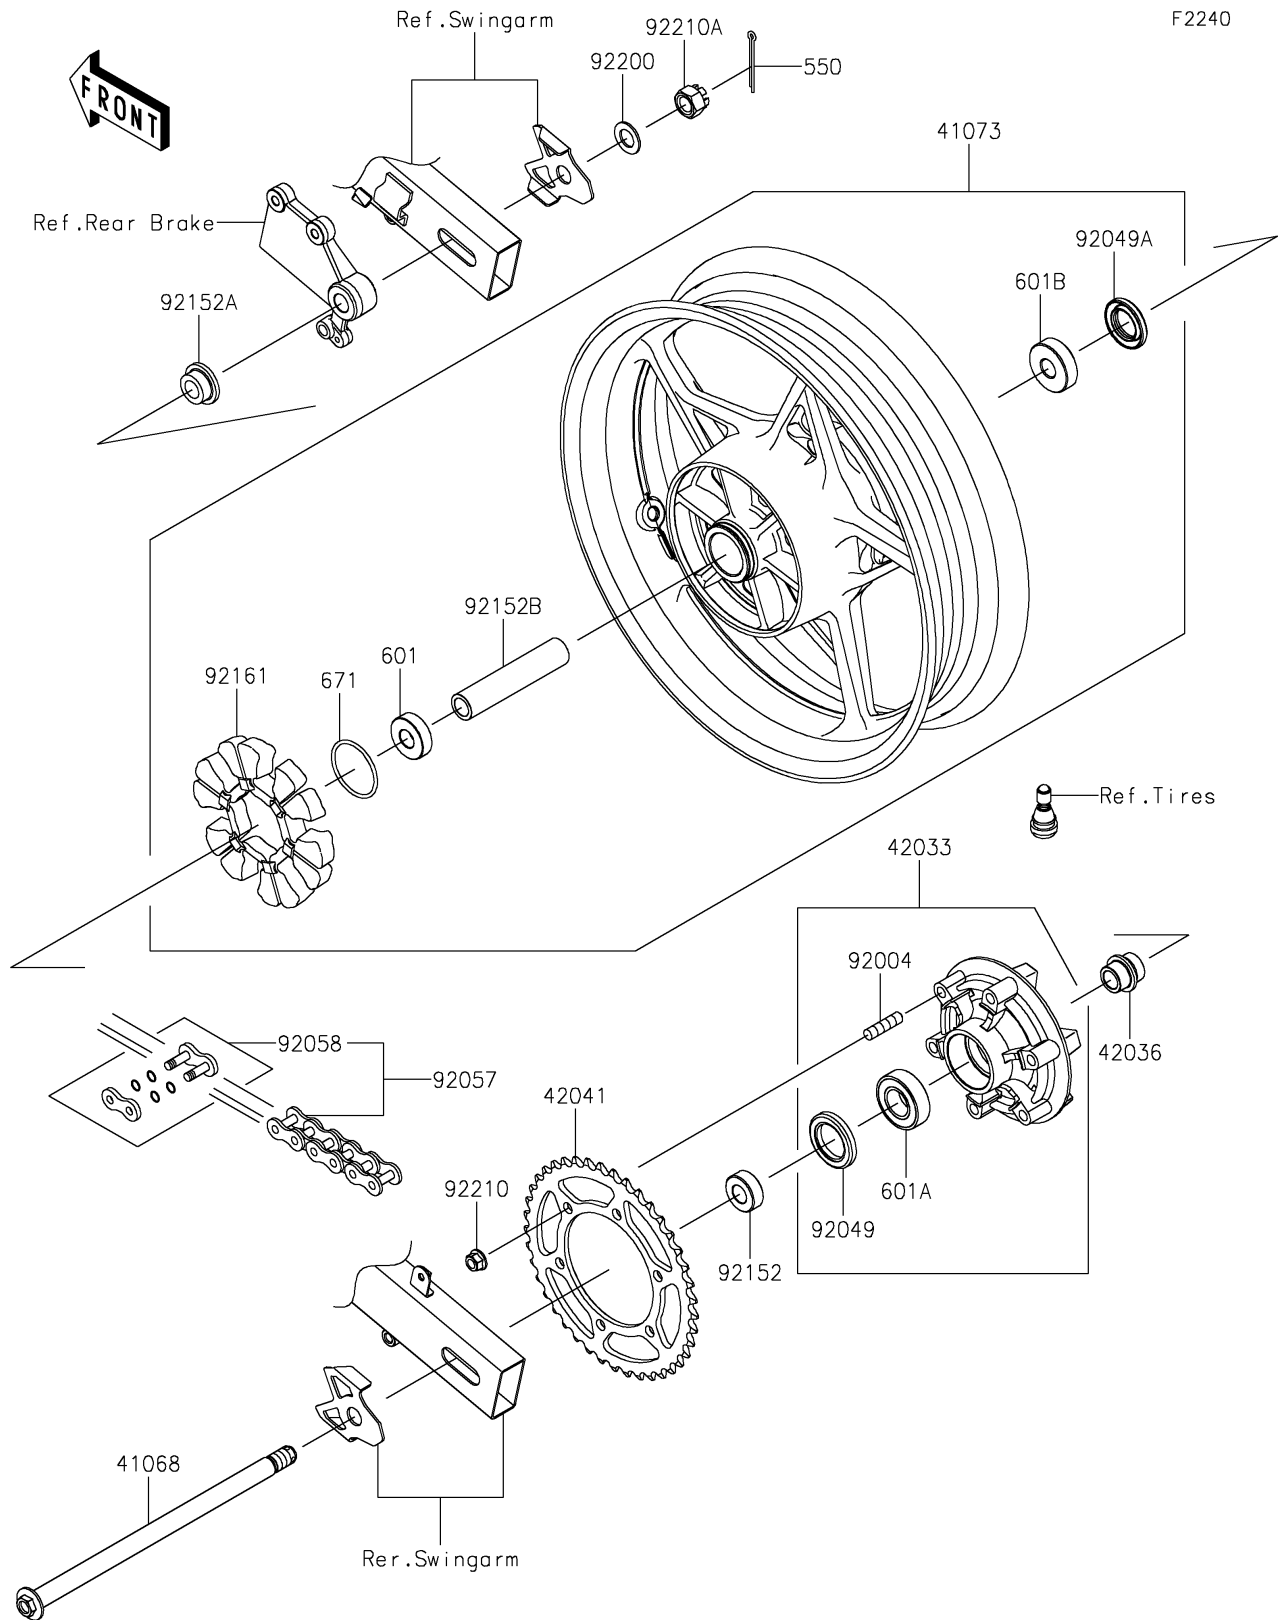

2019 Z400 ABS PARTS DIAGRAM

Rear Wheel/Chain

2019 Z400 ABS PARTS LIST

Rear Wheel/Chain

ITEM NAME	PART NUMBER	QUANTITY
AXLE,RR (Ref # 41068)	41068-0644	1
WHEEL-ASSY,RR,G.BLACK (Ref # 41073)	41073-0753-QT	1
COUPLING-ASSY,RR HUB (Ref # 42033)	42033-0574	1
SLEEVE,RR HUB,L=30 (Ref # 42036)	42036-1055	1
SPROCKET-HUB,41T (Ref # 42041)	42041-0162	1
PIN-COTTER,4.0X35 (Ref # 550)	550AA4035	1
BEARING-BALL,#6203UUC3 (Ref # 601)	601B6203UU	1
BEARING-BALL,#6205G (Ref # 601A)	601B6205G	1
BEARING-BALL,6303LLUC3/2ASU68 (Ref # 601B)	601B6303UU	1
O RING,50MM (Ref # 671)	671B2550	1
STUD,10X19 (Ref # 92004)	92004-0048	1
SEAL-OIL,35X52X7 (Ref # 92049)	92049-0730	1
SEAL-OIL,27X47X7 (Ref # 92049A)	92049-0802	1
CHAIN,DRIVE,EK520SR-02X106L (Ref # 92057)	92057-0019	1
JOINT-CHAIN,DRIVE (Ref # 92058)	92058-1102	1
COLLAR,17X35X13 (Ref # 92152)	92152-0843	1
COLLAR,17X28(38)X15 (Ref # 92152A)	92152-0844	1
COLLAR,17.2X25X121 (Ref # 92152B)	92152-2387	1
DAMPER,RR HUB SHOCK (Ref # 92161)	92161-0700	1
WASHER,17.3X30X2 (Ref # 92200)	92200-1916	1
NUT,LOCK,FLANGED,10MM (Ref # 92210)	92210-1139	1
NUT,CASTLE,16X19 (Ref # 92210A)	92210-1585	1