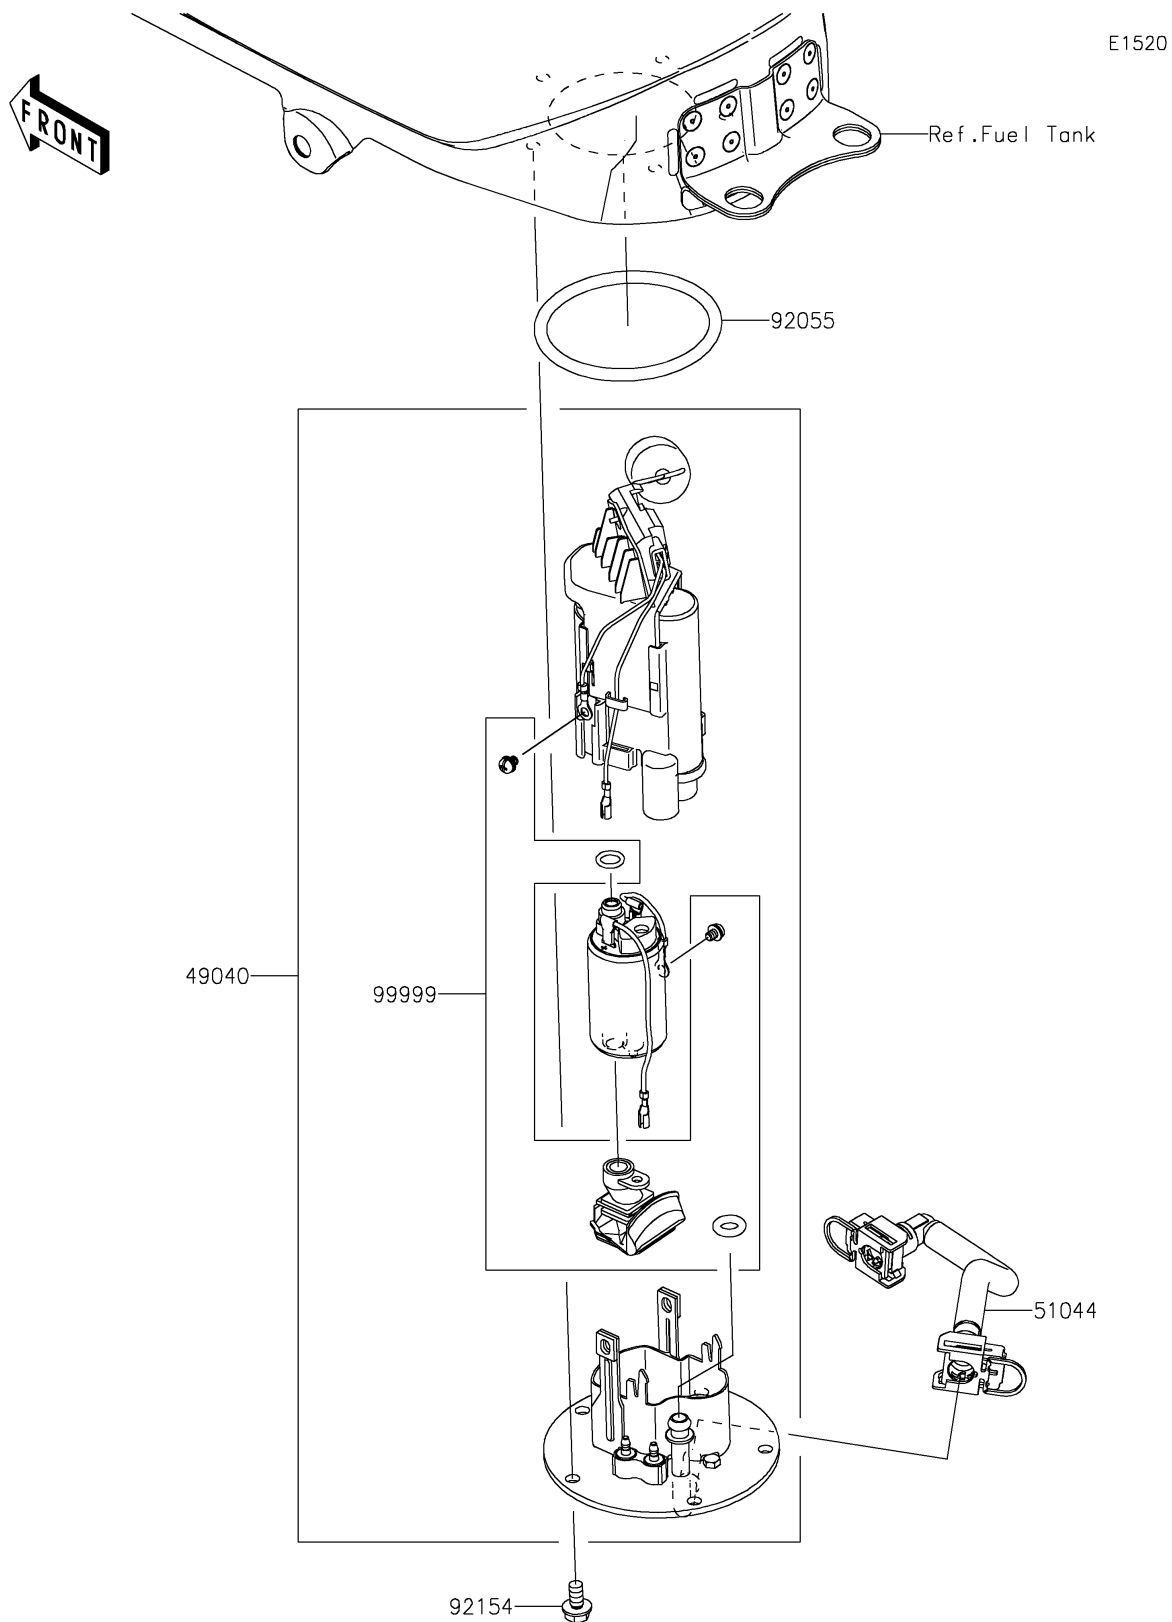

2019 Z400 ABS PARTS DIAGRAM

Fuel Pump

2019 Z400 ABS PARTS LIST

Fuel Pump

ITEM NAME	PART NUMBER	QUANTITY
PUMP-FUEL (Ref # 49040)	49040-0763	1
TUBE-ASSY,FUEL (Ref # 51044)	51044-0843	1
RING-O,74.6X5.7 (Ref # 92055)	92055-0728	1
BOLT,FLANGED,6X12 (Ref # 92154)	92154-2335	1
KIT,FUEL FILTER (Ref # 99999)	99999-0525	1