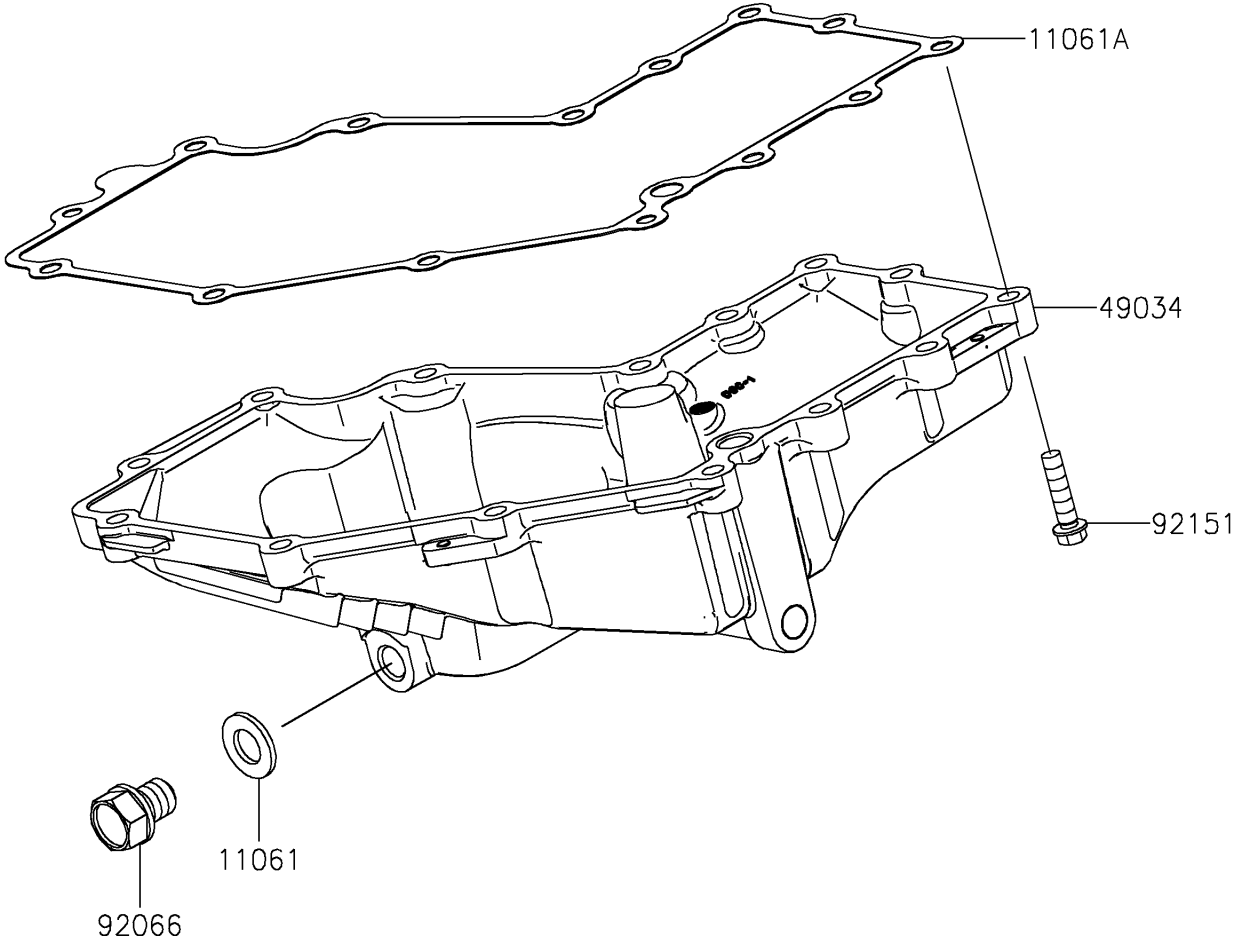

## 2019 Z400 ABS PARTS DIAGRAM

Oil Pan

E1434

## 2019 Z400 ABS PARTS LIST

Oil Pan

ITEM NAME	PART NUMBER	QUANTITY
GASKET,12X22X2 (Ref # 11061)	11061-0417	1
GASKET,OILPAN (Ref # 11061A)	11061-1251	1
PAN-OIL (Ref # 49034)	49034-0568	1
PLUG,OIL DRAIN,12X15 (Ref # 92066)	92066-0767	1
BOLT,FLANGED-SMALL,6X25 (Ref # 92151)	92151-1930	1