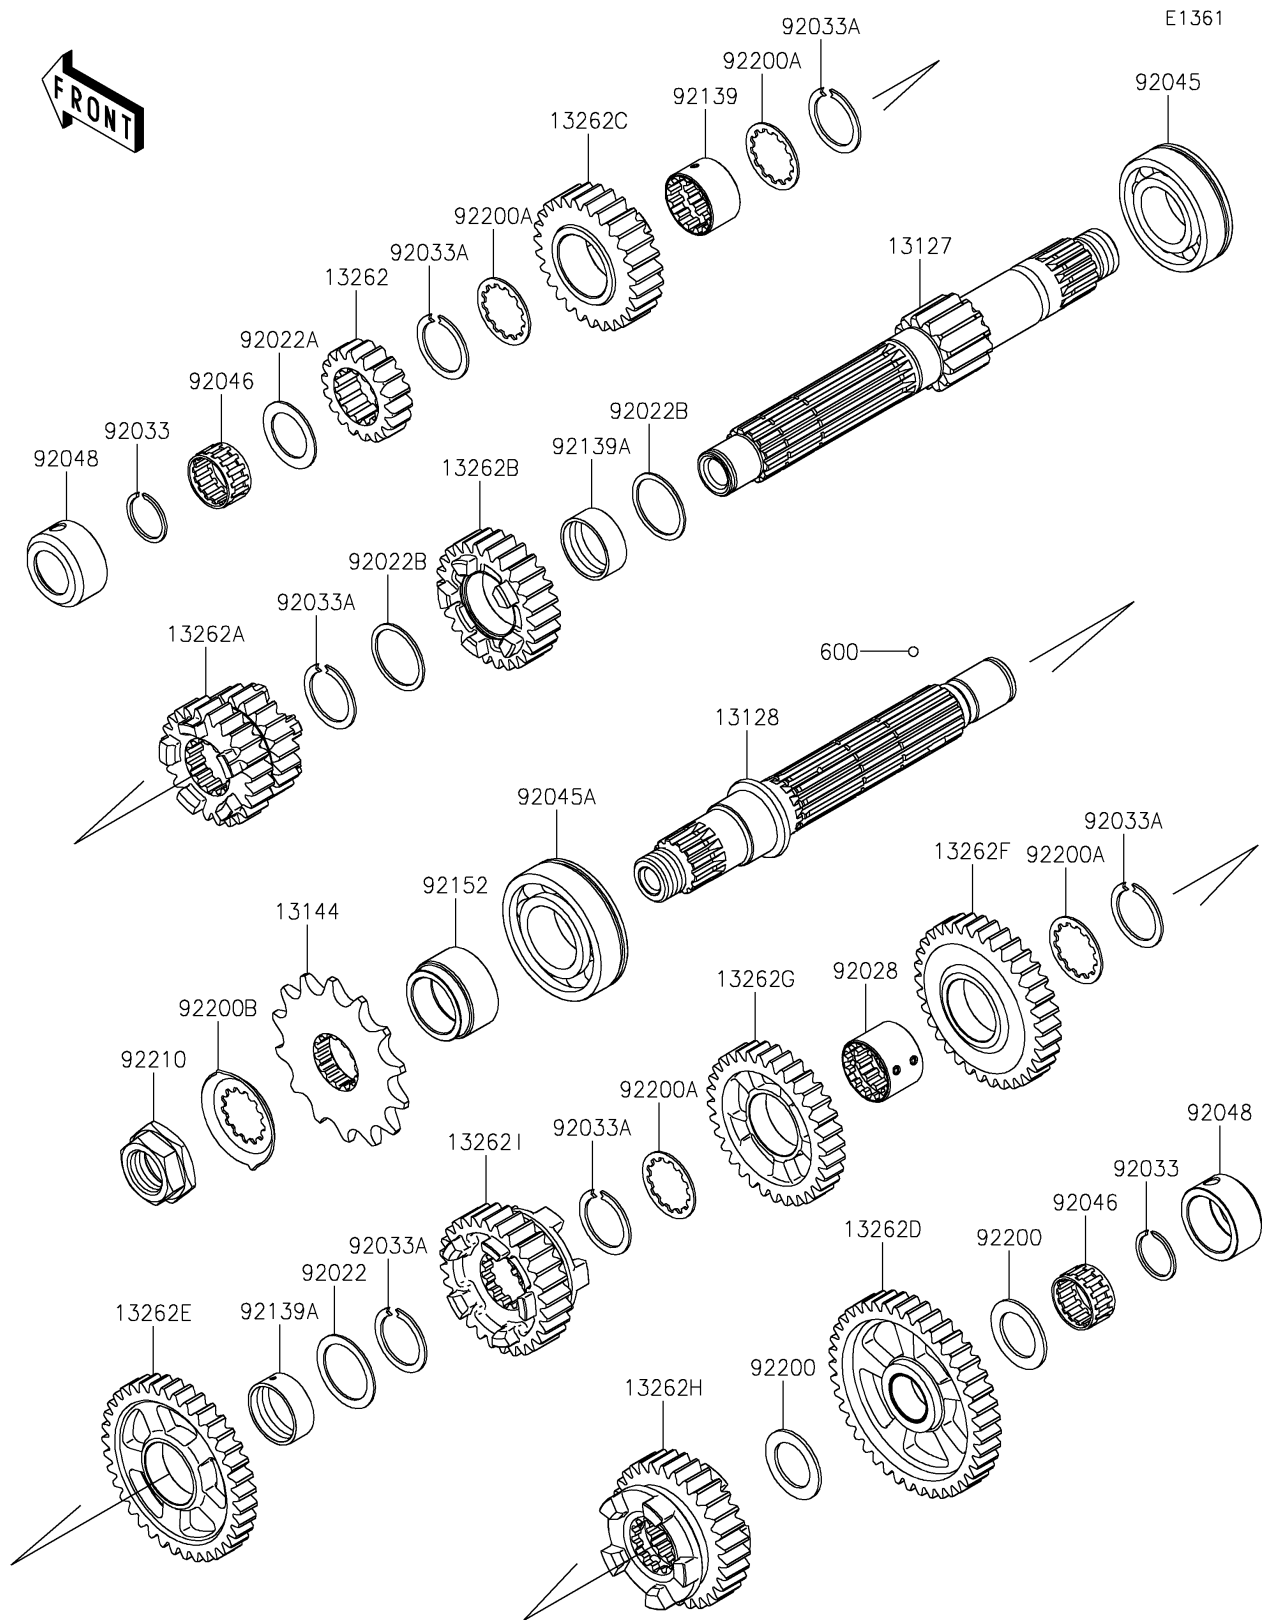

## 2019 Z400 ABS PARTS DIAGRAM

Transmission

## 2019 Z400 ABS PARTS LIST

### Transmission

ITEM NAME	PART NUMBER	QUANTITY
SHAFT-TRANSMISSION INPUT,13T (Ref # 13127)	13127-0688	1
SHAFT-TRANSMISSION OUTPUT (Ref # 13128)	13128-0706	1
SPROCKET-OUTPUT,14T (Ref # 13144)	13144-0577	1
GEAR,INPUT 2ND,18T (Ref # 13262)	13262-1288	1
GEAR,INPUT 3RD&4TH,21T,24T (Ref # 13262A)	13262-1289	1
GEAR,INPUT 5TH,26T (Ref # 13262B)	13262-1290	1
GEAR,INPUT 6TH,27T (Ref # 13262C)	13262-1291	1
GEAR,OUTPUT LOW,41T (Ref # 13262D)	13262-1292	1
GEAR,OUTPUT 2ND,37T (Ref # 13262E)	13262-1293	1
GEAR,OUTPUT 3RD,34T (Ref # 13262F)	13262-1294	1
GEAR,OUTPUT 4TH,32T (Ref # 13262G)	13262-1295	1
GEAR,OUTPUT 5TH,30T (Ref # 13262H)	13262-1296	1
GEAR,OUTPUT 6TH,28T (Ref # 13262I)	13262-1297	1
BALL-STEEL,5/32 (Ref # 600)	600A0500	1
WASHER,25.3X33X1 (Ref # 92022)	92022-1109	1
WASHER,20.5X30X1,STEEL (Ref # 92022A)	92022-112	1
WASHER,25.3X30X1 (Ref # 92022B)	92022-161	1
BUSHING,OUTPUT 3RD&4TH GEAR (Ref # 92028)	92028-1858	1
RING-SNAP,20MM (Ref # 92033)	92033-015	1
RING-SNAP,24MM (Ref # 92033A)	92033-026	1
BEARING-BALL,6TM-6205NX3 (Ref # 92045)	92045-0735	1
BEARING-BALL,28X58X16 (Ref # 92045A)	92045-0841	1
BEARING-NEEDLE,20X25X12.8 (Ref # 92046)	92046-0607	1
RACE (Ref # 92048)	92048-0025	1
BUSHING,26X28X16.6 (Ref # 92139)	92139-0781	1
BUSHING,25X28X10.4 (Ref # 92139A)	92139-0793	1
COLLAR (Ref # 92152)	92152-2369	1
WASHER,20.5X31X1.5 (Ref # 92200)	92200-1375	1
WASHER (Ref # 92200A)	92200-1389	1

## 2019 Z400 ABS PARTS LIST

Transmission

ITEM NAME	PART NUMBER	QUANTITY
WASHER (Ref # 92200B)	92200-1932	1
NUT,20MM (Ref # 92210)	92210-0850	1