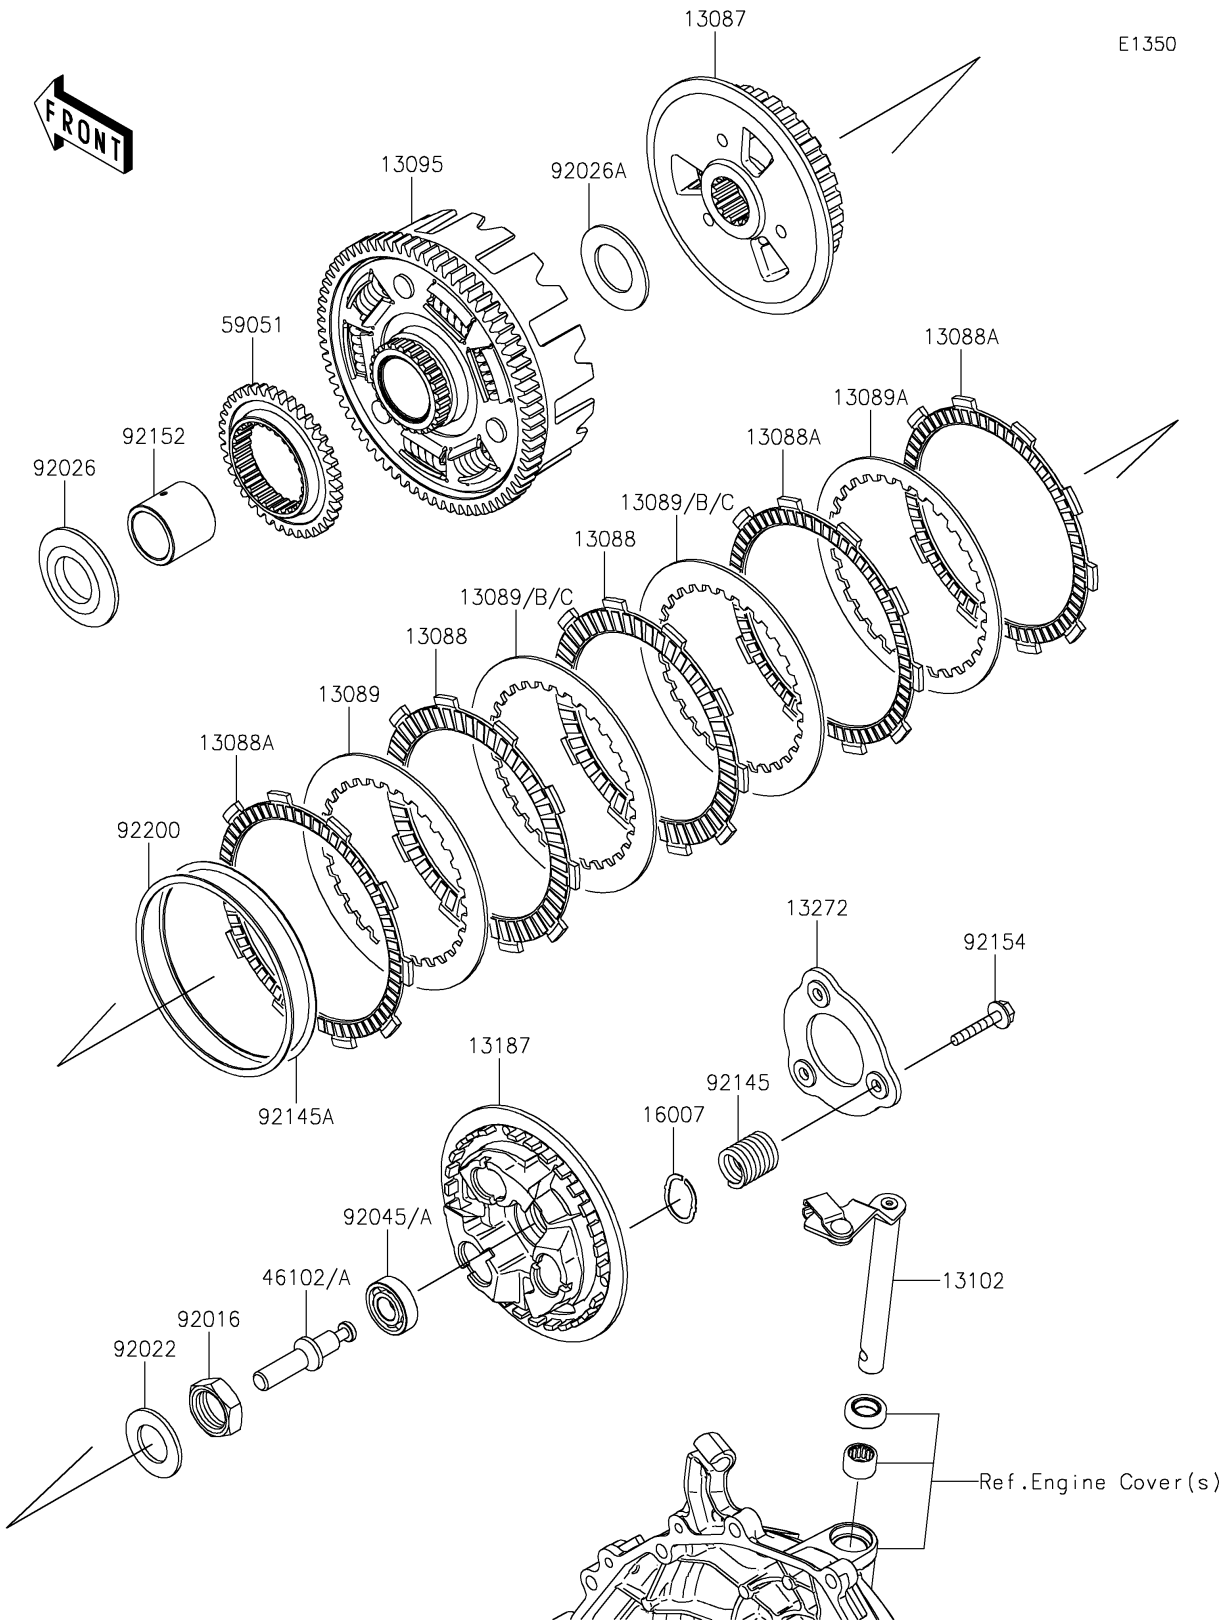

2019 Z400 ABS PARTS DIAGRAM

Clutch

2019 Z400 ABS PARTS LIST

Clutch

ITEM NAME	PART NUMBER	QUANTITY
HUB-CLUTCH (Ref # 13087)	13087-0585	1
PLATE-FRICTION (Ref # 13088)	13088-0592	1
PLATE-FRICTION (Ref # 13088A)	13088-0593	1
PLATE-CLUTCH,T=2.0 (Ref # 13089)	13089-0041	1
PLATE-CLUTCH,T=2.0 (Ref # 13089A)	13089-0042	1
PLATE-CLUTCH,T=1.6 (Ref # 13089B)	13089-0043	1
PLATE-CLUTCH,T=2.3 (Ref # 13089C)	13089-0044	1
HOUSING-COMP-CLUTCH (Ref # 13095)	13095-0587	1
RELEASE-COMP-CLUTCH (Ref # 13102)	13102-0076	1
PLATE-CLUTCH OPERATING (Ref # 13187)	13187-0033	1
PLATE (Ref # 13272)	13272-2414	1
SEAT-SPRING (Ref # 16007)	16007-0711	1
ROD (Ref # 46102)	46102-0573	1
GEAR-SPUR,OIL PUMP,38T (Ref # 59051)	59051-0796	1
NUT,20MM (Ref # 92016)	92016-028	1
WASHER,20.3X36X2.3 (Ref # 92022)	92022-1116	1
SPACER,25X52X5.5 (Ref # 92026)	92026-0115	1
SPACER,25.5X44.5X2 (Ref # 92026A)	92026-0734	1
BEARING-BALL (Ref # 92045)	92045-0067	1
SPRING,CLUTCH (Ref # 92145)	92145-1789	1
SPRING,JUDDER (Ref # 92145A)	92145-1829	1
COLLAR,25X32X29.1 (Ref # 92152)	92152-2524	1
BOLT,UPSET,6X30 (Ref # 92154)	92154-0997	1
WASHER,99.4X107X1.2 (Ref # 92200)	92200-1987	1